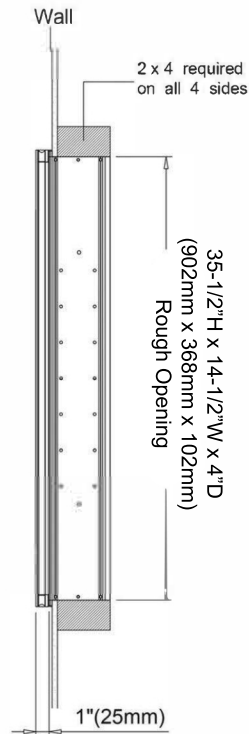

Features

- Mirror cabinet without light
- Mirrored interior with 3 adjustable glass shelves
- Includes installation hardware for recess mounting
- Can be recessed or surface mounted

Construction

- Aluminum body and door frame , grey surface
- 3 mirror design – rear of cabinet and both sides of door
- 2 pieces DTC 155° self-closing hinges

Dimensions

Height: 36" (914 mm)

Width: 15" (381 mm)

Depth: 5" (127 mm) When surface mounted

1" (25 mm) When recessed

Options

- Left or Right hand hinged
- Other widths / heights available

Installation Options

- Recessed Mount - Rough Opening - 35-1/2"H x 14-1/2"W x 4"D
(902 mm H x 368mm W x 102mm D)
- Surface Mount - Surface Mount Kit is included

Cabinet Dimensions

Rough-in Dimensions

Recessed Mount

Surface Mount