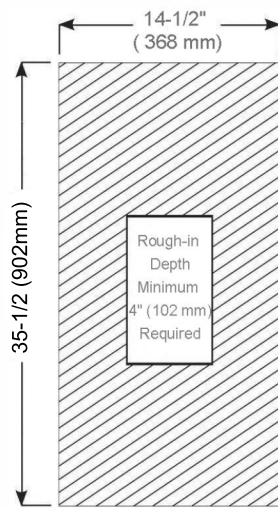

Features

- Mirror cabinet without light
- Mirrored interior with 3 adjustable glass shelves
- Includes installation hardware for recess mounting
- Can be recessed or surface mounted

Construction

- Aluminum body and door frame , grey surface
- 3 mirror design – rear of cabinet and both sides of door
- 2 pieces DTC 155° self-closing hinges

Dimensions

Height: 36" (914 mm)

Width: 15" (381 mm)

Depth: 5" (127 mm) When surface mounted

1" (25 mm) When recessed

Options

- Left or Right hand hinged
- Other widths / heights available

Installation Options

- Recessed Mount - Rough Opening - 35-1/2"H x 14-1/2"W x 4"D
(902 mm H x 368mm W x 102mm D)
- Surface Mount - Surface Mount Kit is included

Cabinet Dimensions

Rough-in Dimensions

Recessed Mount

Surface Mount