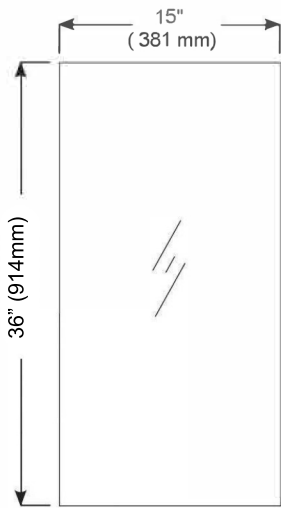

Features

- Mirror cabinet without light
- Mirrored interior with 3 adjustable glass shelves
- Includes installation hardware for recess mounting
- Can be recessed or surface mounted

Construction

- Aluminum body and door frame , grey surface
- 3 mirror design – rear of cabinet and both sides of door
- 2 pieces DTC 155° self-closing hinges

Dimensions

Height: 36" (914 mm)

Width: 15" (381 mm)

Depth: 5" (127 mm) When surface mounted

1" (25 mm) When recessed

Options

- Left or Right hand hinged
- Other widths / heights available

Installation Options

- Recessed Mount - Rough Opening - 35-1/2"H x 14-1/2"W x 4"D
(902 mm H x 368mm W x 102mm D)
- Surface Mount - Surface Mount Kit is included

Cabinet Dimensions

Rough-in Dimensions

Recessed Mount

Surface Mount