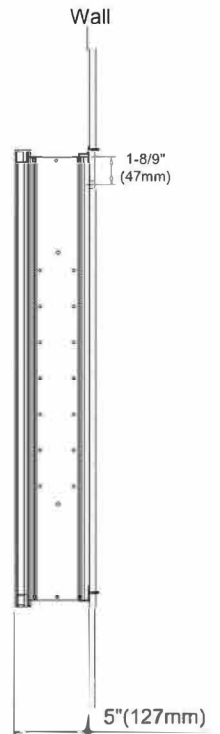

Features

- Mirror cabinet without light
- Mirrored interior with 3 adjustable glass shelves
- Includes installation hardware for recess mounting
- Can be recessed or surface mounted

Construction

- Aluminum body and door frame , grey surface
- 3 mirror design – rear of cabinet and both sides of door
- 2 pieces DTC 155° self-closing hinges

Dimensions

Height: 36" (914 mm)

Width: 15" (381 mm)

Depth: 5" (127 mm) When surface mounted

1" (25 mm) When recessed

Options

- Left or Right hand hinged
- Other widths / heights available

Installation Options

- Recessed Mount - Rough Opening - 35-1/2"H x 14-1/2"W x 4"D
(902 mm H x 368mm W x 102mm D)
- Surface Mount - Surface Mount Kit is included

Cabinet Dimensions

Rough-in Dimensions

Recessed Mount

Surface Mount