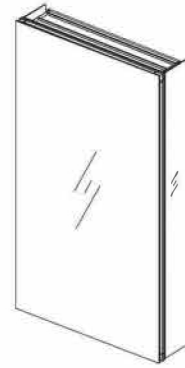

Features

- Mirror cabinet without light
- Mirrored interior with 3 adjustable glass shelves
- Includes installation hardware for recess mounting
- Can be recessed or surface mounted

Construction

- Aluminum body and door frame , grey surface
- 3 mirror design – rear of cabinet and both sides of door
- 2 pieces DTC 155° self-closing hinges

Dimensions

Height: 36" (914 mm)

Width: 15" (381 mm)

Depth: 5" (127 mm) When surface mounted

1" (25 mm) When recessed

Options

- Left or Right hand hinged
- Other widths / heights available

Installation Options

- Recessed Mount - Rough Opening - 35-1/2"H x 14-1/2"W x 4"D
(902 mm H x 368mm W x 102mm D)
- Surface Mount - Surface Mount Kit is included

Cabinet Dimensions

Rough-in Dimensions

Recessed Mount

Surface Mount