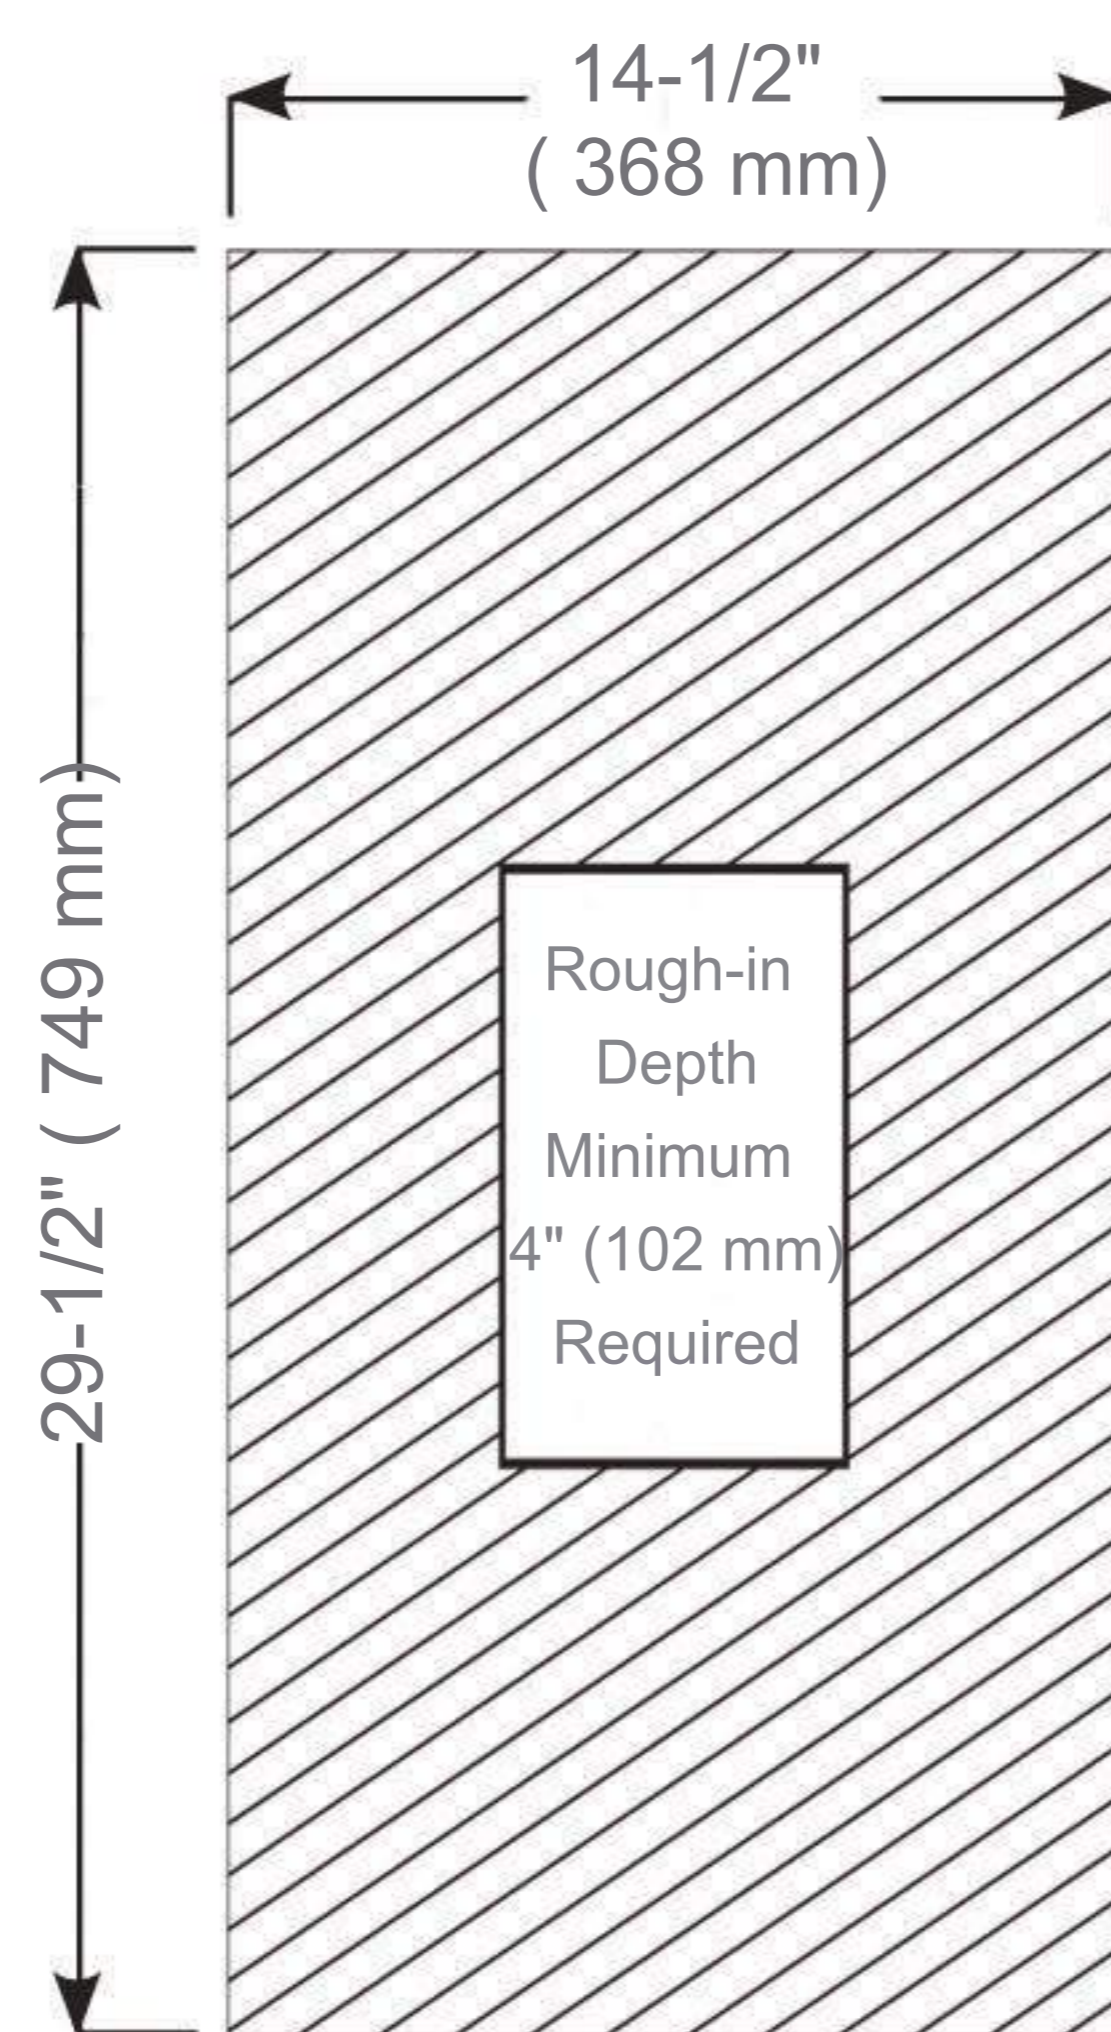

Features

- Mirror cabinet without light
- Mirrored interior with 3 adjustable glass shelves
- Includes installation hardware for recess mounting
- Can be recessed or surface mounted

Construction

- Aluminum body and door frame , grey surface
- 3 mirror design – rear of cabinet and both sides of door
- 2 pieces DTC 155° self-closing hinges

Dimensions

Height: 30" (762 mm)

Width: 15" (381 mm)

Depth: 5" (127 mm) When surface mounted

1" (25 mm) When recessed

Options

- Left or Right hand hinged
- Other widths / heights available

Installation Options

- Recessed Mount - Rough Opening - 29-1/2"H x 14-1/2"W x 4"D
(749 mm H x 368mm W x 102mm D)
- Surface Mount - Surface Mount Kit is included

Cabinet Dimensions

Rough-in Dimensions

Recessed Mount

Surface Mount