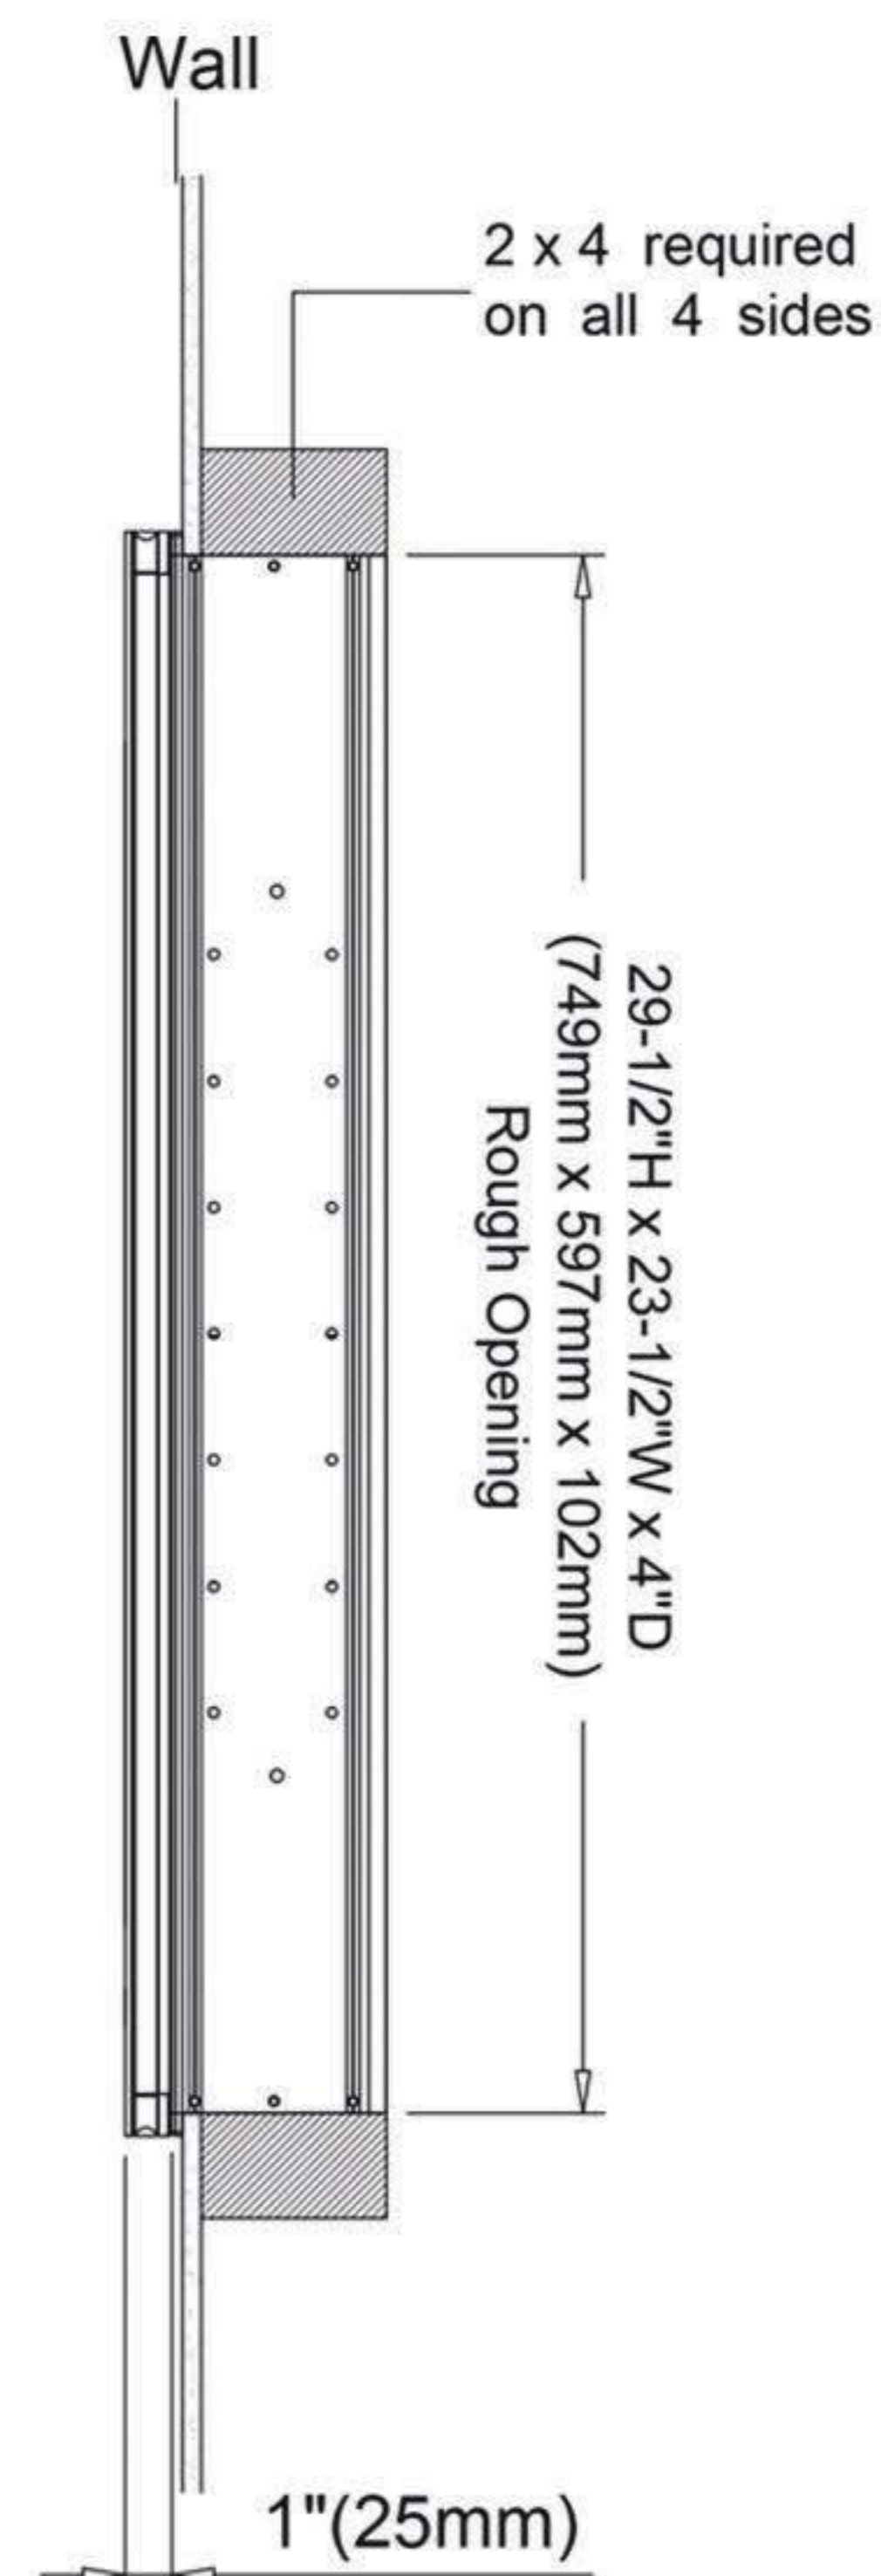

Features

- Mirror cabinet without light
- Mirrored interior with 3 adjustable glass shelves
- Includes installation hardware for recess mounting
- Can be recessed or surface mounted

Construction

- Aluminum body and door frame , grey surface
- 3 mirror design – rear of cabinet and both sides of door
- 2 pieces DTC 155° self-closing hinges

Dimensions

Height: 30" (762 mm)

Width: 15" (381 mm)

Depth: 5" (127 mm) When surface mounted

1" (25 mm) When recessed

Options

- Left or Right hand hinged
- Other widths / heights available

Installation Options

- Recessed Mount - Rough Opening - 29-1/2"H x 14-1/2"W x 4"D
(749 mm H x 368mm W x 102mm D)
- Surface Mount - Surface Mount Kit is included

Cabinet Dimensions

Rough-in Dimensions

Recessed Mount

Surface Mount