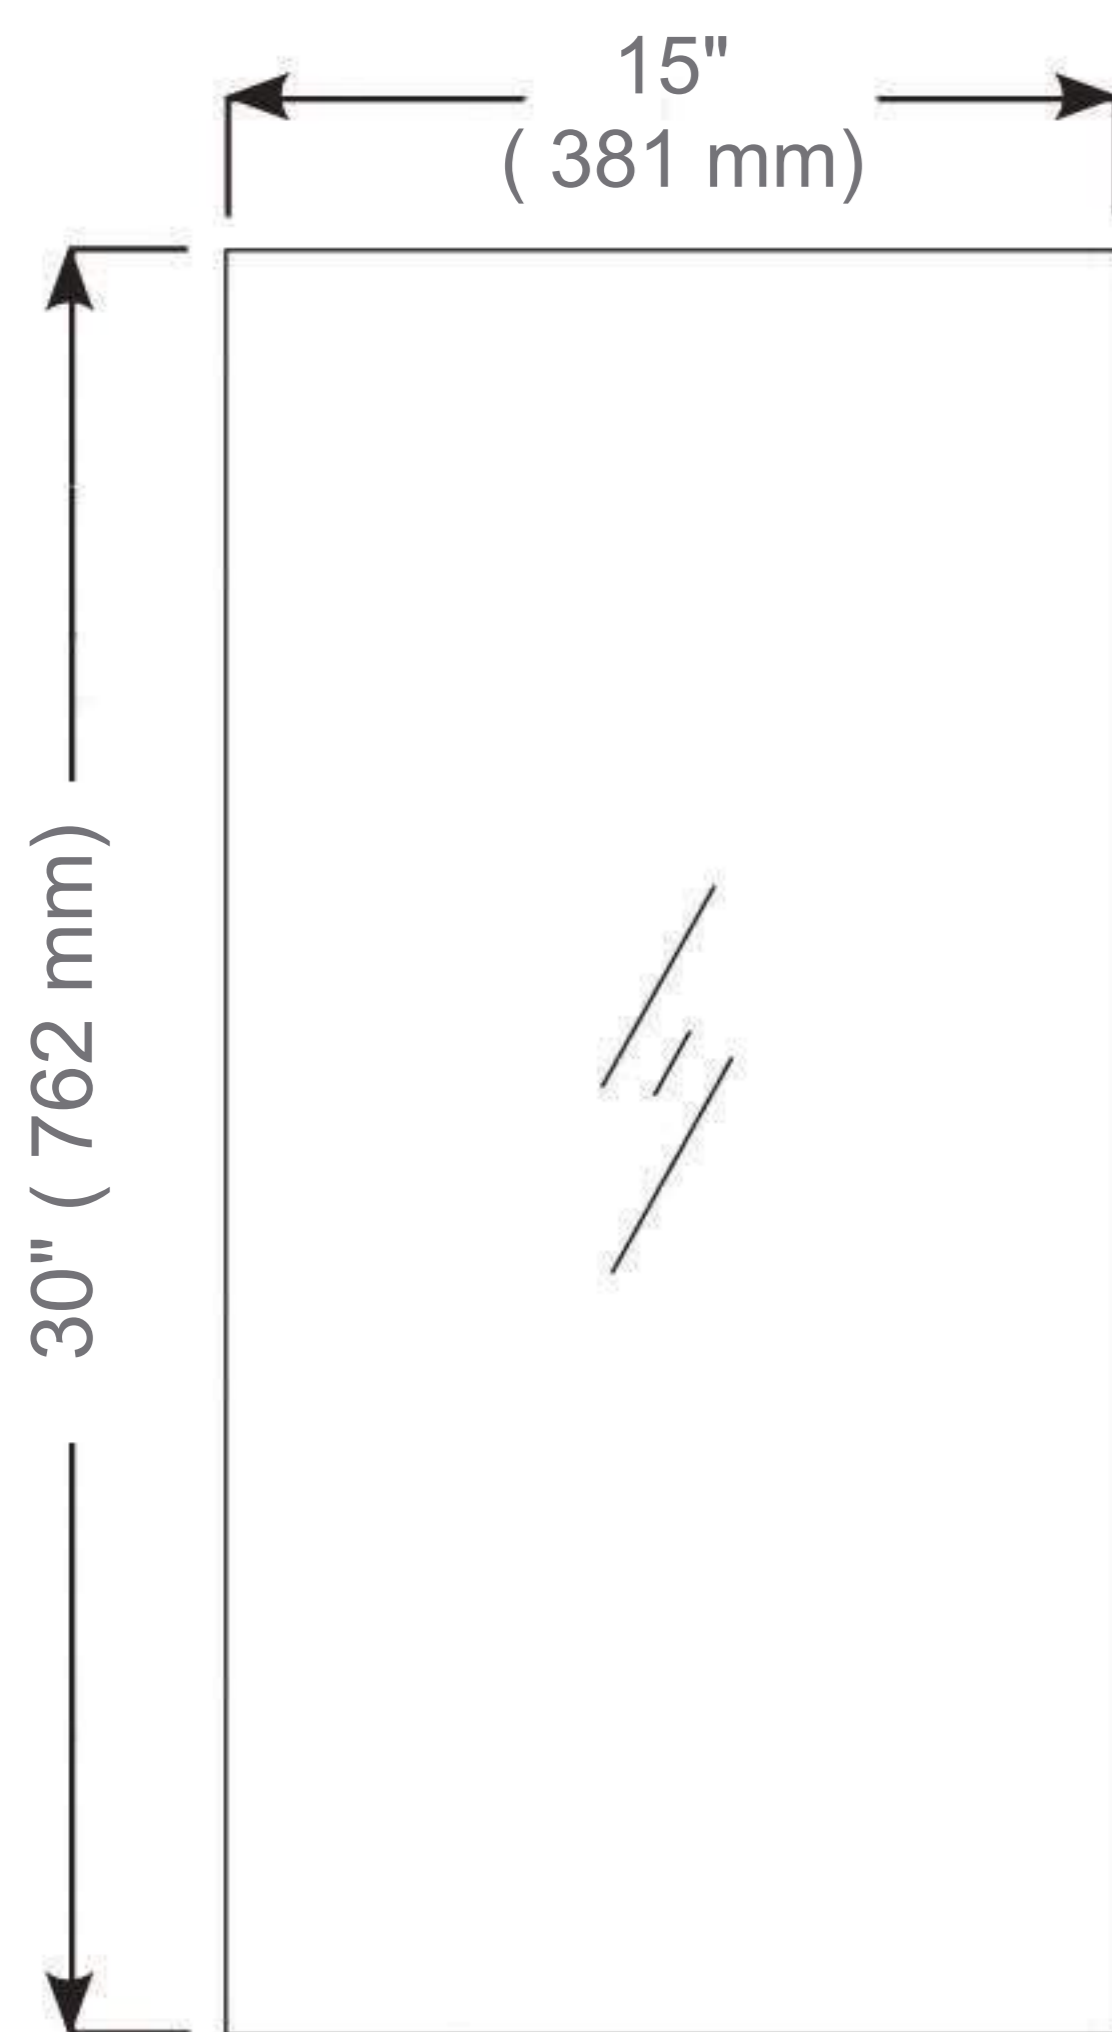

Features

- Mirror cabinet without light
- Mirrored interior with 3 adjustable glass shelves
- Includes installation hardware for recess mounting
- Can be recessed or surface mounted

Construction

- Aluminum body and door frame , grey surface
- 3 mirror design – rear of cabinet and both sides of door
- 2 pieces DTC 155° self-closing hinges

Dimensions

Height: 30" (762 mm)

Width: 15" (381 mm)

Depth: 5" (127 mm) When surface mounted

1" (25 mm) When recessed

Options

- Left or Right hand hinged
- Other widths / heights available

Installation Options

- Recessed Mount - Rough Opening - 29-1/2"H x 14-1/2"W x 4"D
(749 mm H x 368mm W x 102mm D)
- Surface Mount - Surface Mount Kit is included

Cabinet Dimensions

Rough-in Dimensions

Recessed Mount

Surface Mount