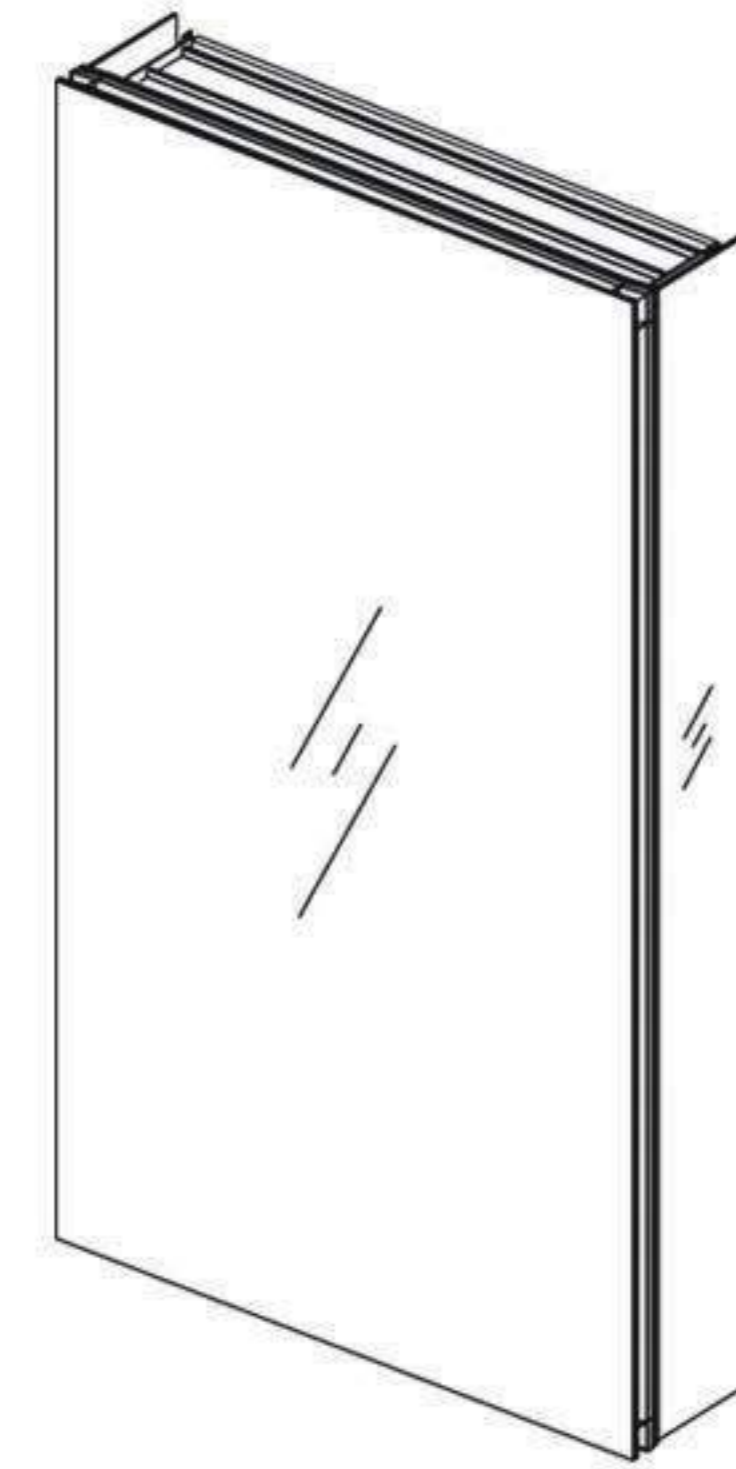

Features

- Mirror cabinet without light
- Mirrored interior with 3 adjustable glass shelves
- Includes installation hardware for recess mounting
- Can be recessed or surface mounted

Construction

- Aluminum body and door frame , grey surface
- 3 mirror design – rear of cabinet and both sides of door
- 2 pieces DTC 155° self-closing hinges

Dimensions

Height: 30" (762 mm)

Width: 15" (381 mm)

Depth: 5" (127 mm) When surface mounted

1" (25 mm) When recessed

Options

- Left or Right hand hinged
- Other widths / heights available

Installation Options

- Recessed Mount - Rough Opening - 29-1/2"H x 14-1/2"W x 4"D
(749 mm H x 368mm W x 102mm D)
- Surface Mount - Surface Mount Kit is included

Cabinet Dimensions

Rough-in Dimensions

Recessed Mount

Surface Mount