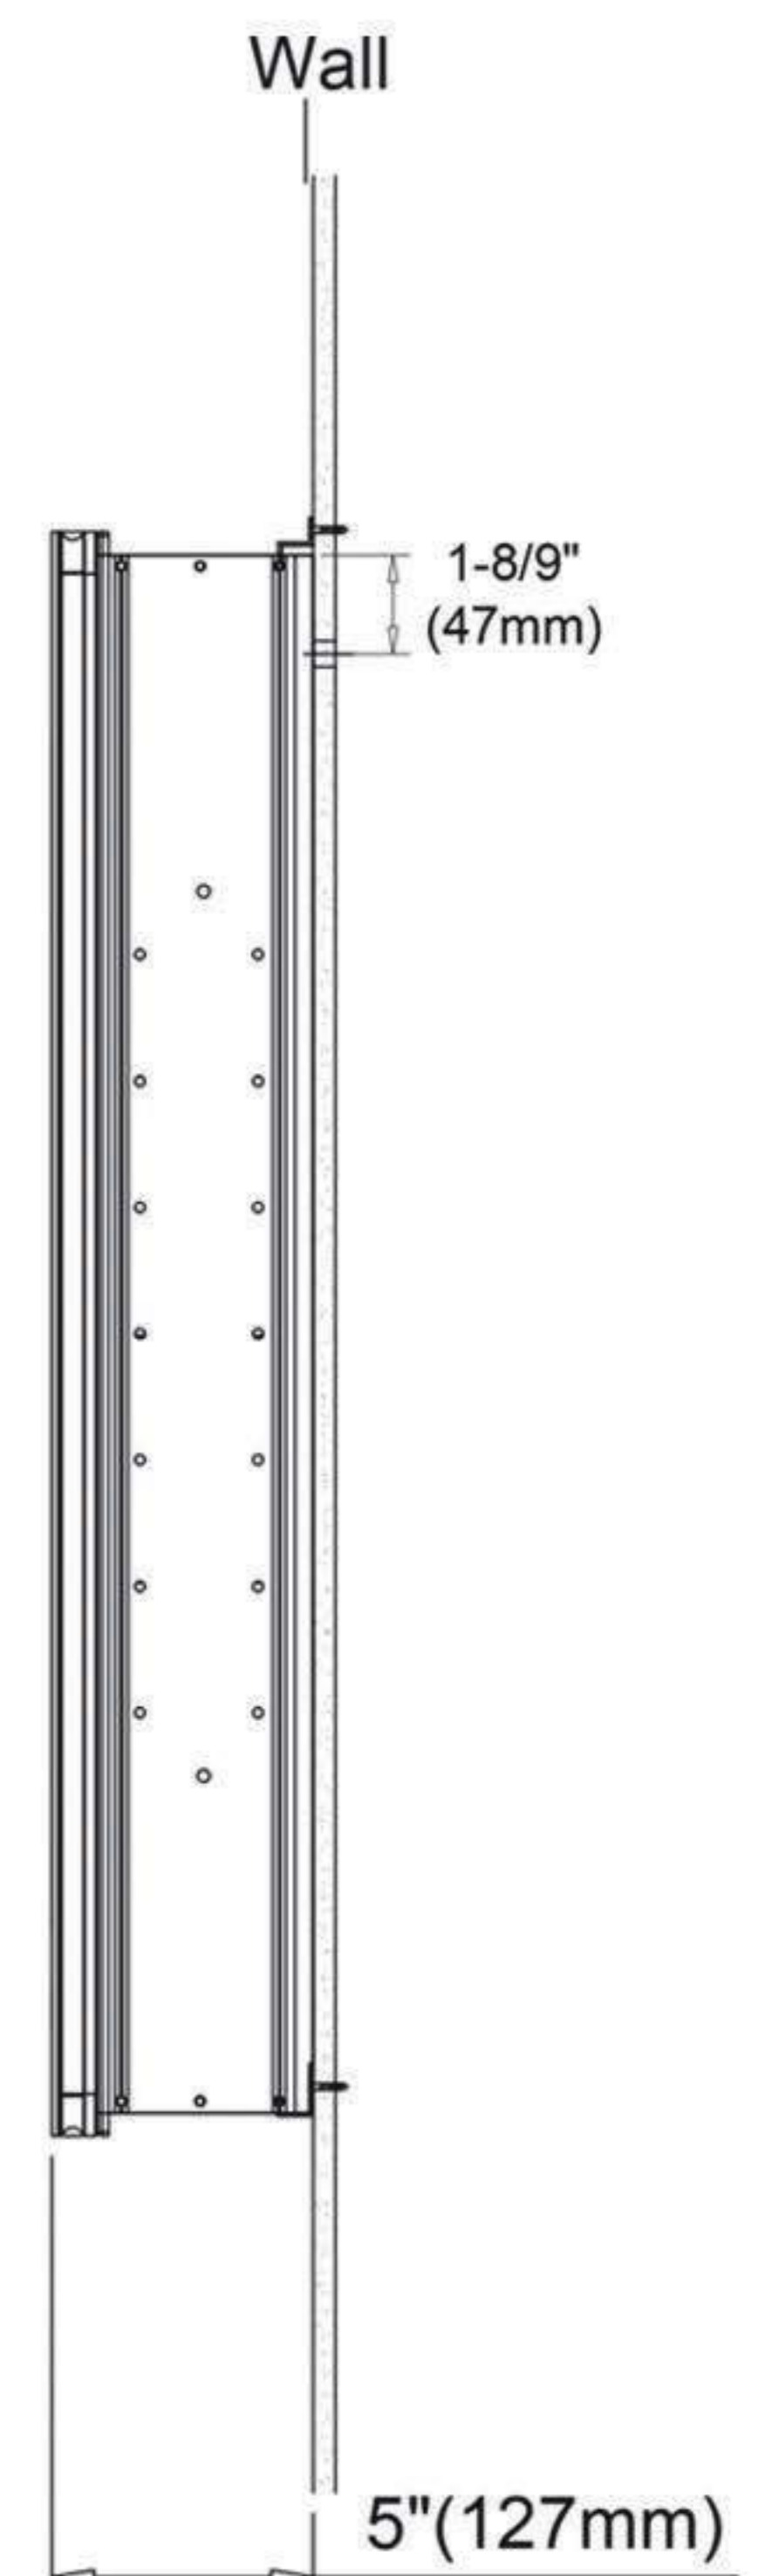

Features

- Mirror cabinet without light
- Mirrored interior with 3 adjustable glass shelves
- Includes installation hardware for recess mounting
- Can be recessed or surface mounted

Construction

- Aluminum body and door frame , grey surface
- 3 mirror design – rear of cabinet and both sides of door
- 2 pieces DTC 155° self-closing hinges

Dimensions

Height: 30" (762 mm)

Width: 15" (381 mm)

Depth: 5" (127 mm) When surface mounted

1" (25 mm) When recessed

Options

- Left or Right hand hinged
- Other widths / heights available

Installation Options

- Recessed Mount - Rough Opening - 29-1/2"H x 14-1/2"W x 4"D
(749 mm H x 368mm W x 102mm D)
- Surface Mount - Surface Mount Kit is included

Cabinet Dimensions

Rough-in Dimensions

Recessed Mount

Surface Mount