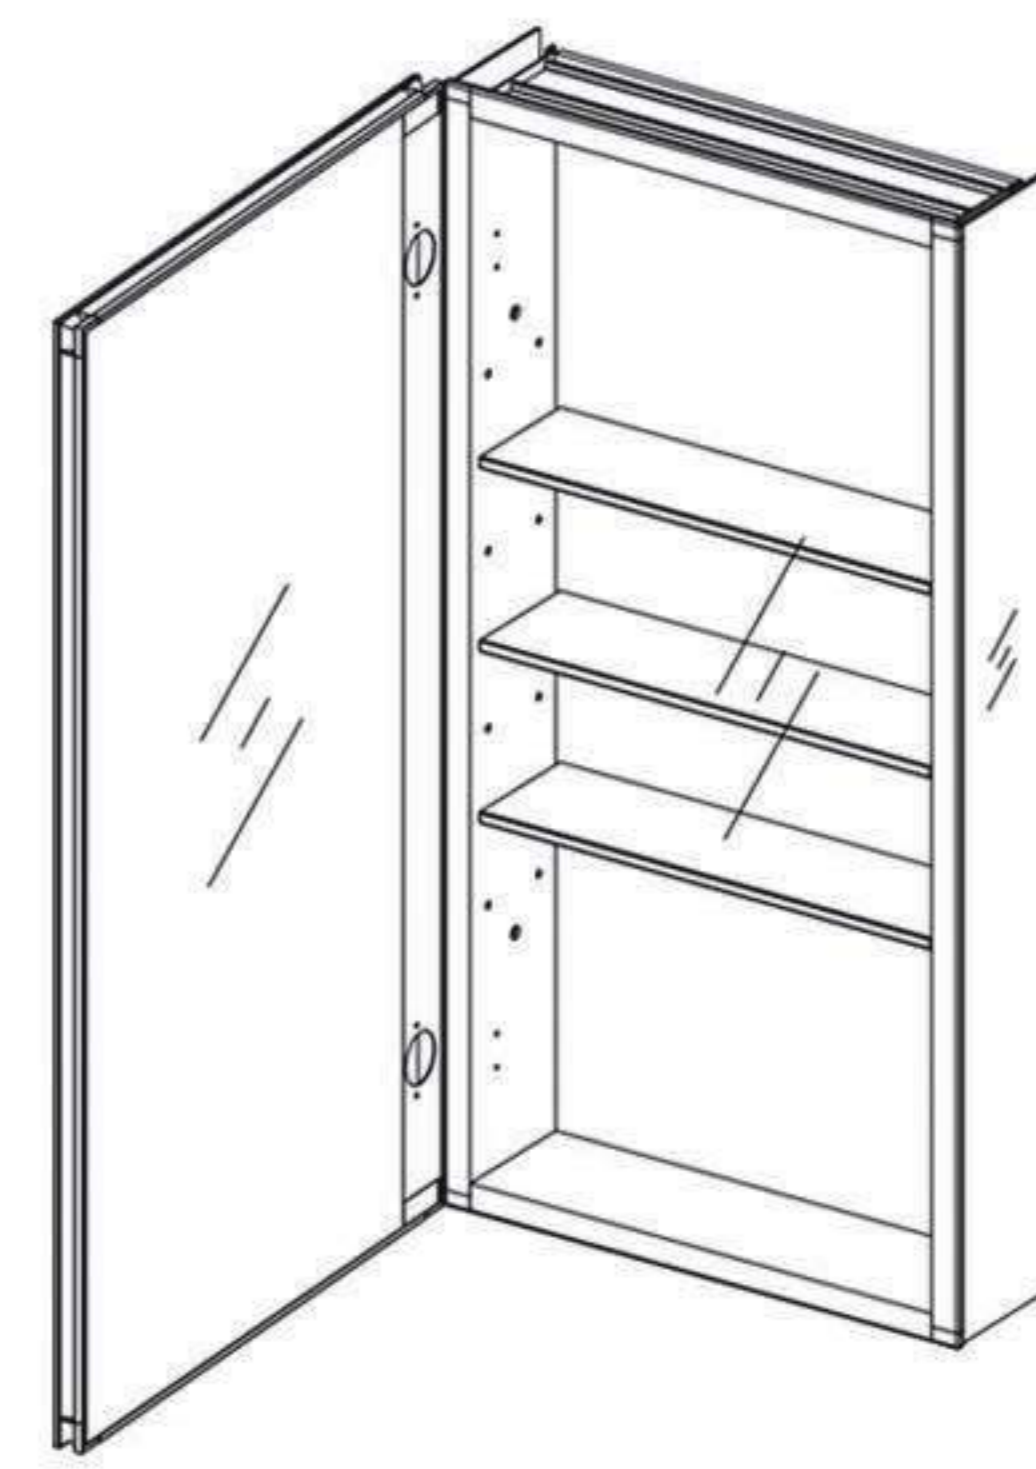

Features

- Mirror cabinet without light
- Mirrored interior with 3 adjustable glass shelves
- Includes installation hardware for recess mounting
- Can be recessed or surface mounted

Construction

- Aluminum body and door frame , grey surface
- 3 mirror design – rear of cabinet and both sides of door
- 2 pieces DTC 155° self-closing hinges

Dimensions

Height: 30" (762 mm)

Width: 15" (381 mm)

Depth: 5" (127 mm) When surface mounted

1" (25 mm) When recessed

Options

- Left or Right hand hinged
- Other widths / heights available

Installation Options

- Recessed Mount - Rough Opening - 29-1/2"H x 14-1/2"W x 4"D
(749 mm H x 368mm W x 102mm D)
- Surface Mount - Surface Mount Kit is included

Cabinet Dimensions

Rough-in Dimensions

Recessed Mount

Surface Mount