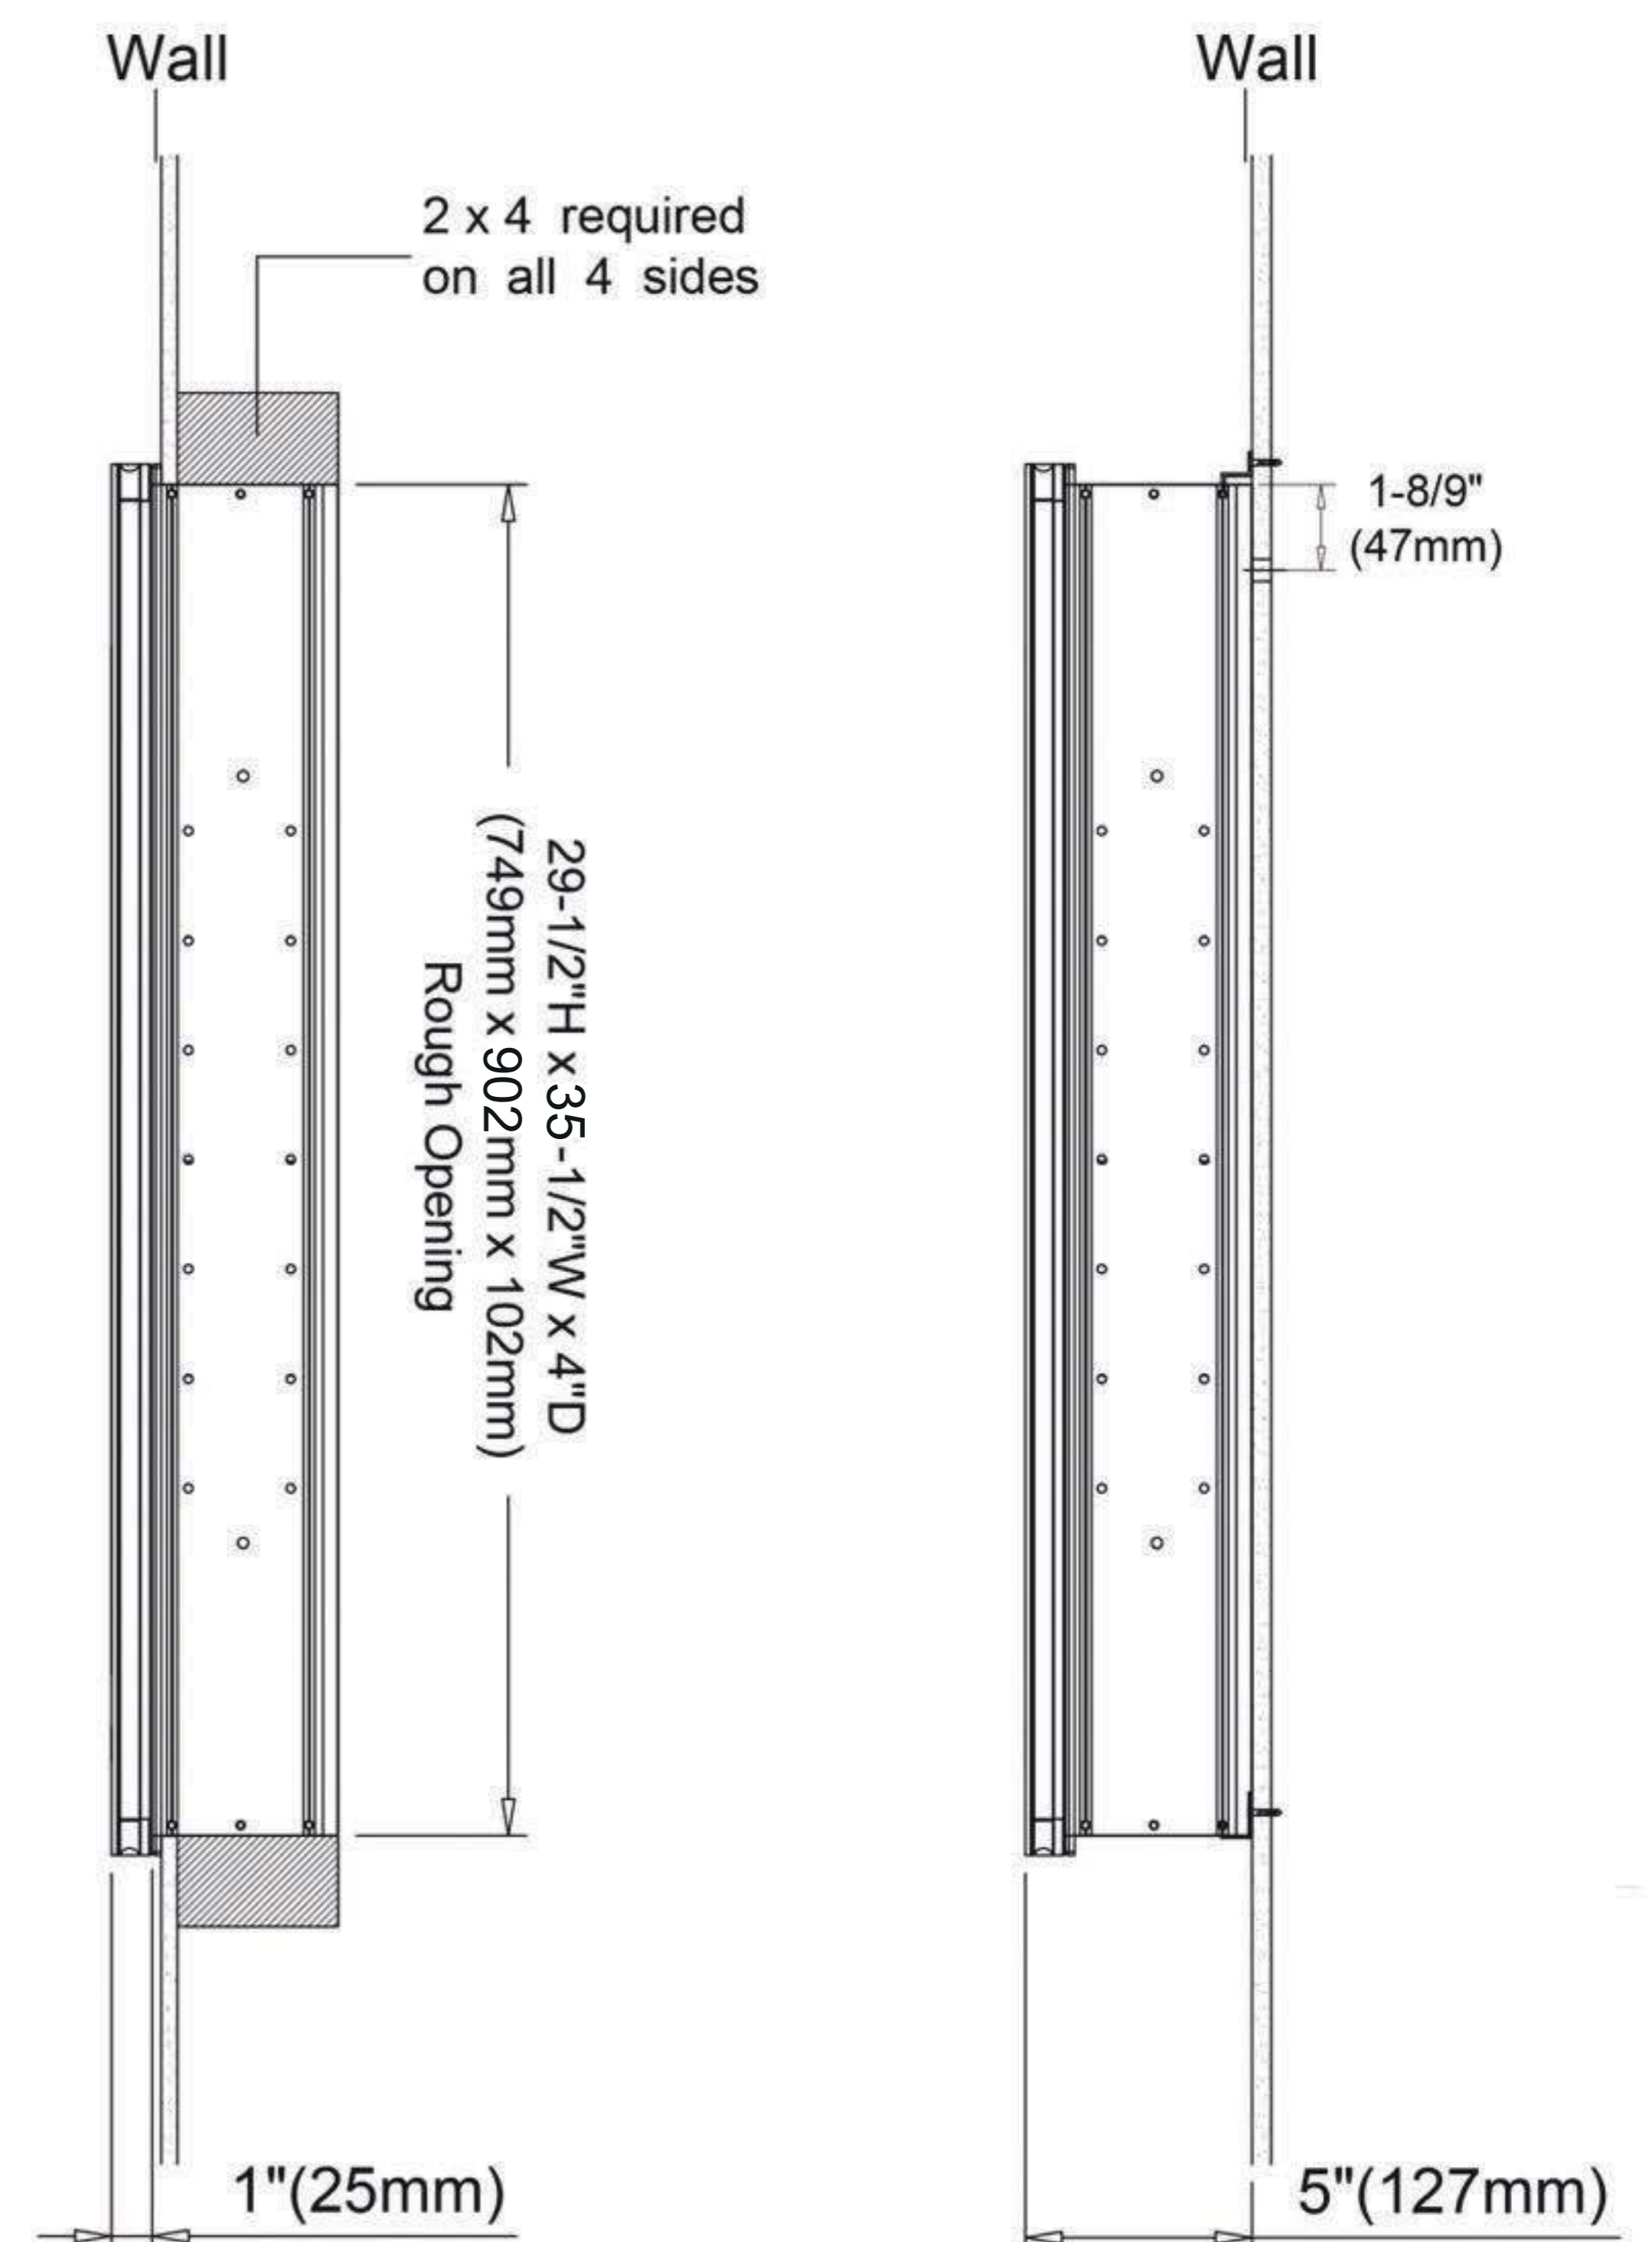

## Dimensions

Height: 30" ( 762 mm)

Width: 36" ( 913 mm)

Depth: 5" (127 mm) When surface mounted

1" (25 mm) When recessed

## Options

- Left door 24"width , Right door 12" width  
Or Left door 12" width , Right door 24" width
- Other widths / heights available

## Installation Options

- Recessed Mount - Rough Opening - 29-1/2"H x 35-1/2"W x 4"D  
(749 mm H x 902 mm W x 102mm D)
- Surface Mount - Surface Mount Kit is included

Cabinet Dimensions

Rough-in Dimensions

Recessed Mount

Surface Mount