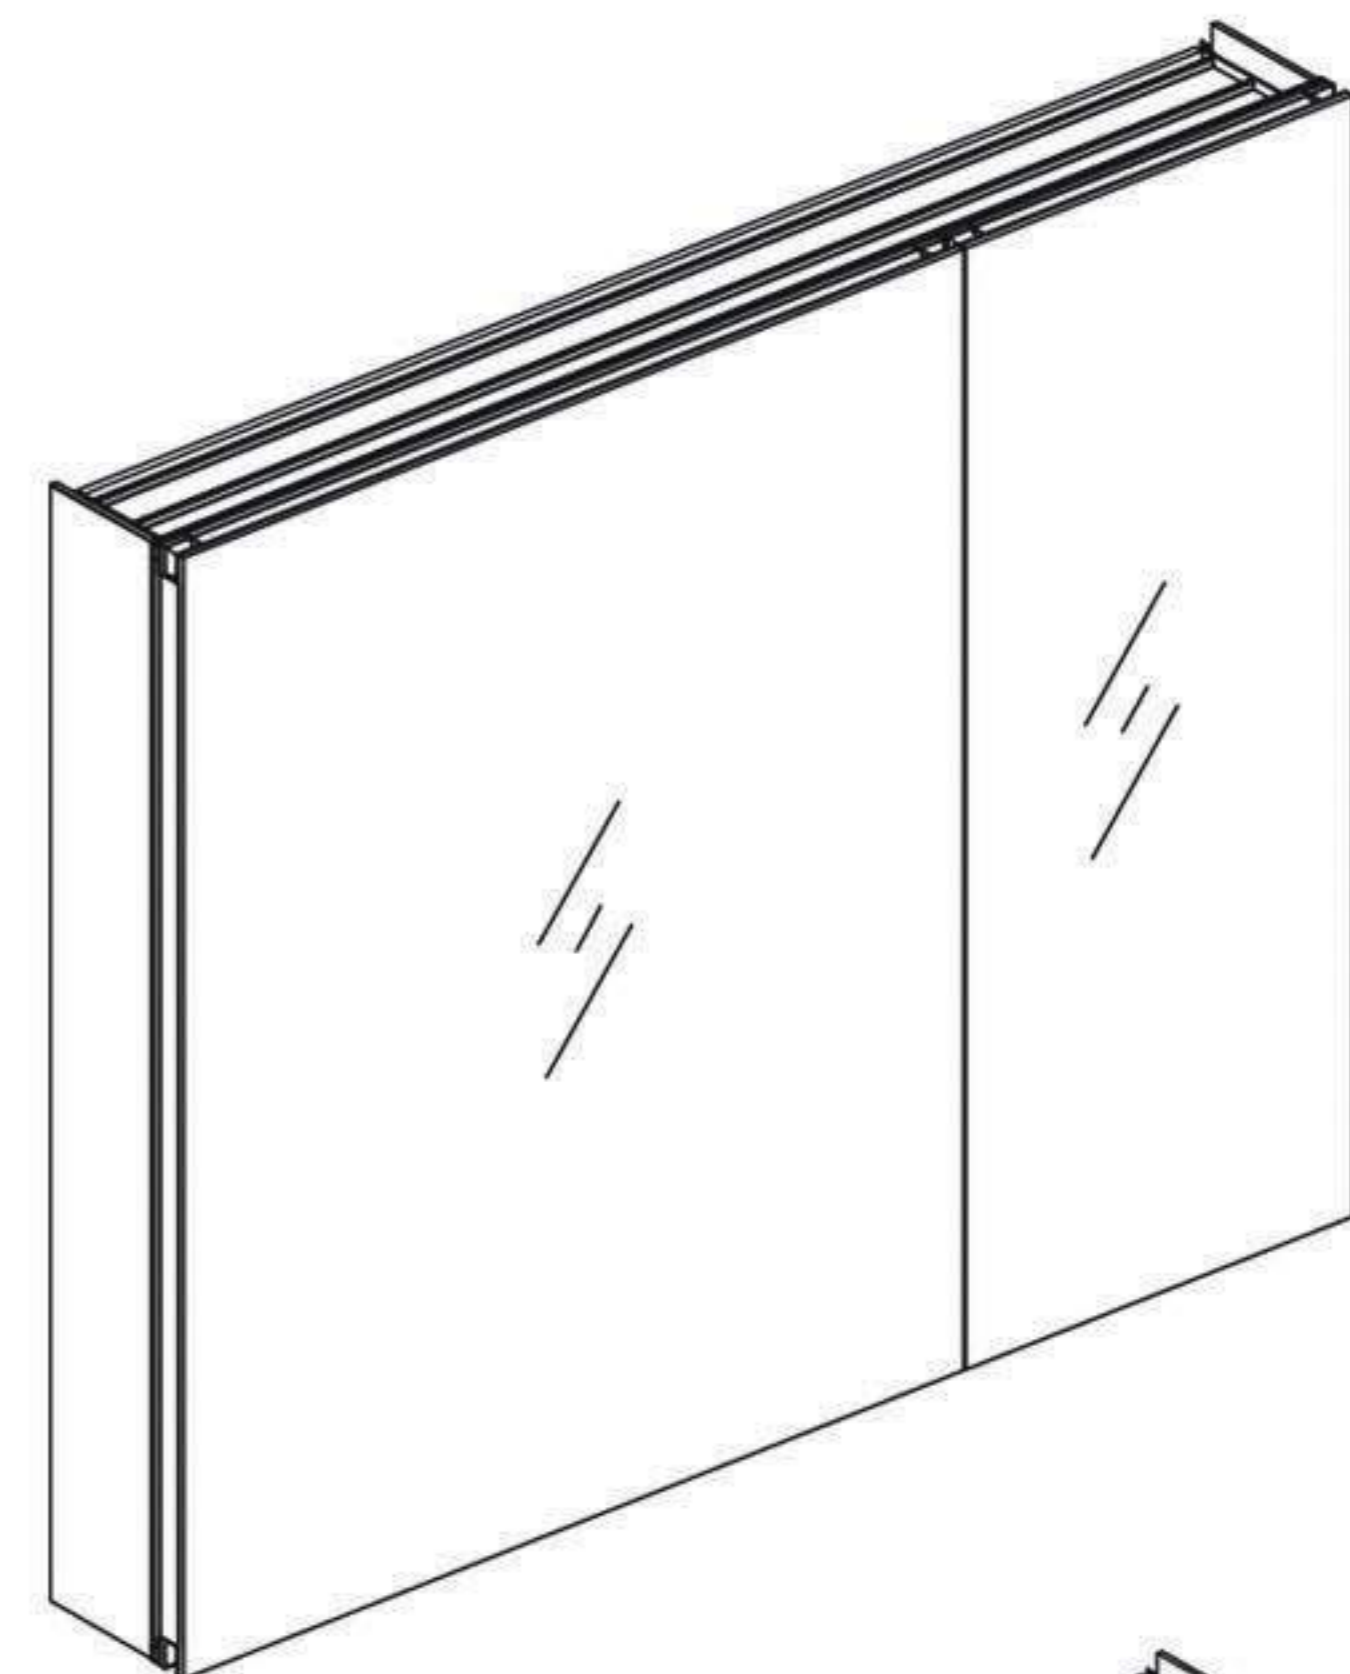

## Construction

- Aluminum body and door frame , grey surface
- 3 mirror design – rear of cabinet and both sides of door
- 2 pieces DTC 155° self-closing hinges for each door

## Dimensions

Height: 30" ( 762 mm)

Width: 36" ( 913 mm)

Depth: 5" (127 mm) When surface mounted

1" (25 mm) When recessed

## Options

- Left door 24"width , Right door 12" width  
Or Left door 12" width , Right door 24" width
- Other widths / heights available

## Installation Options

- Recessed Mount - Rough Opening - 29-1/2"H x 35-1/2"W x 4"D  
(749 mm H x 902 mm W x 102mm D)
- Surface Mount - Surface Mount Kit is included

Cabinet Dimensions

Rough-in Dimensions