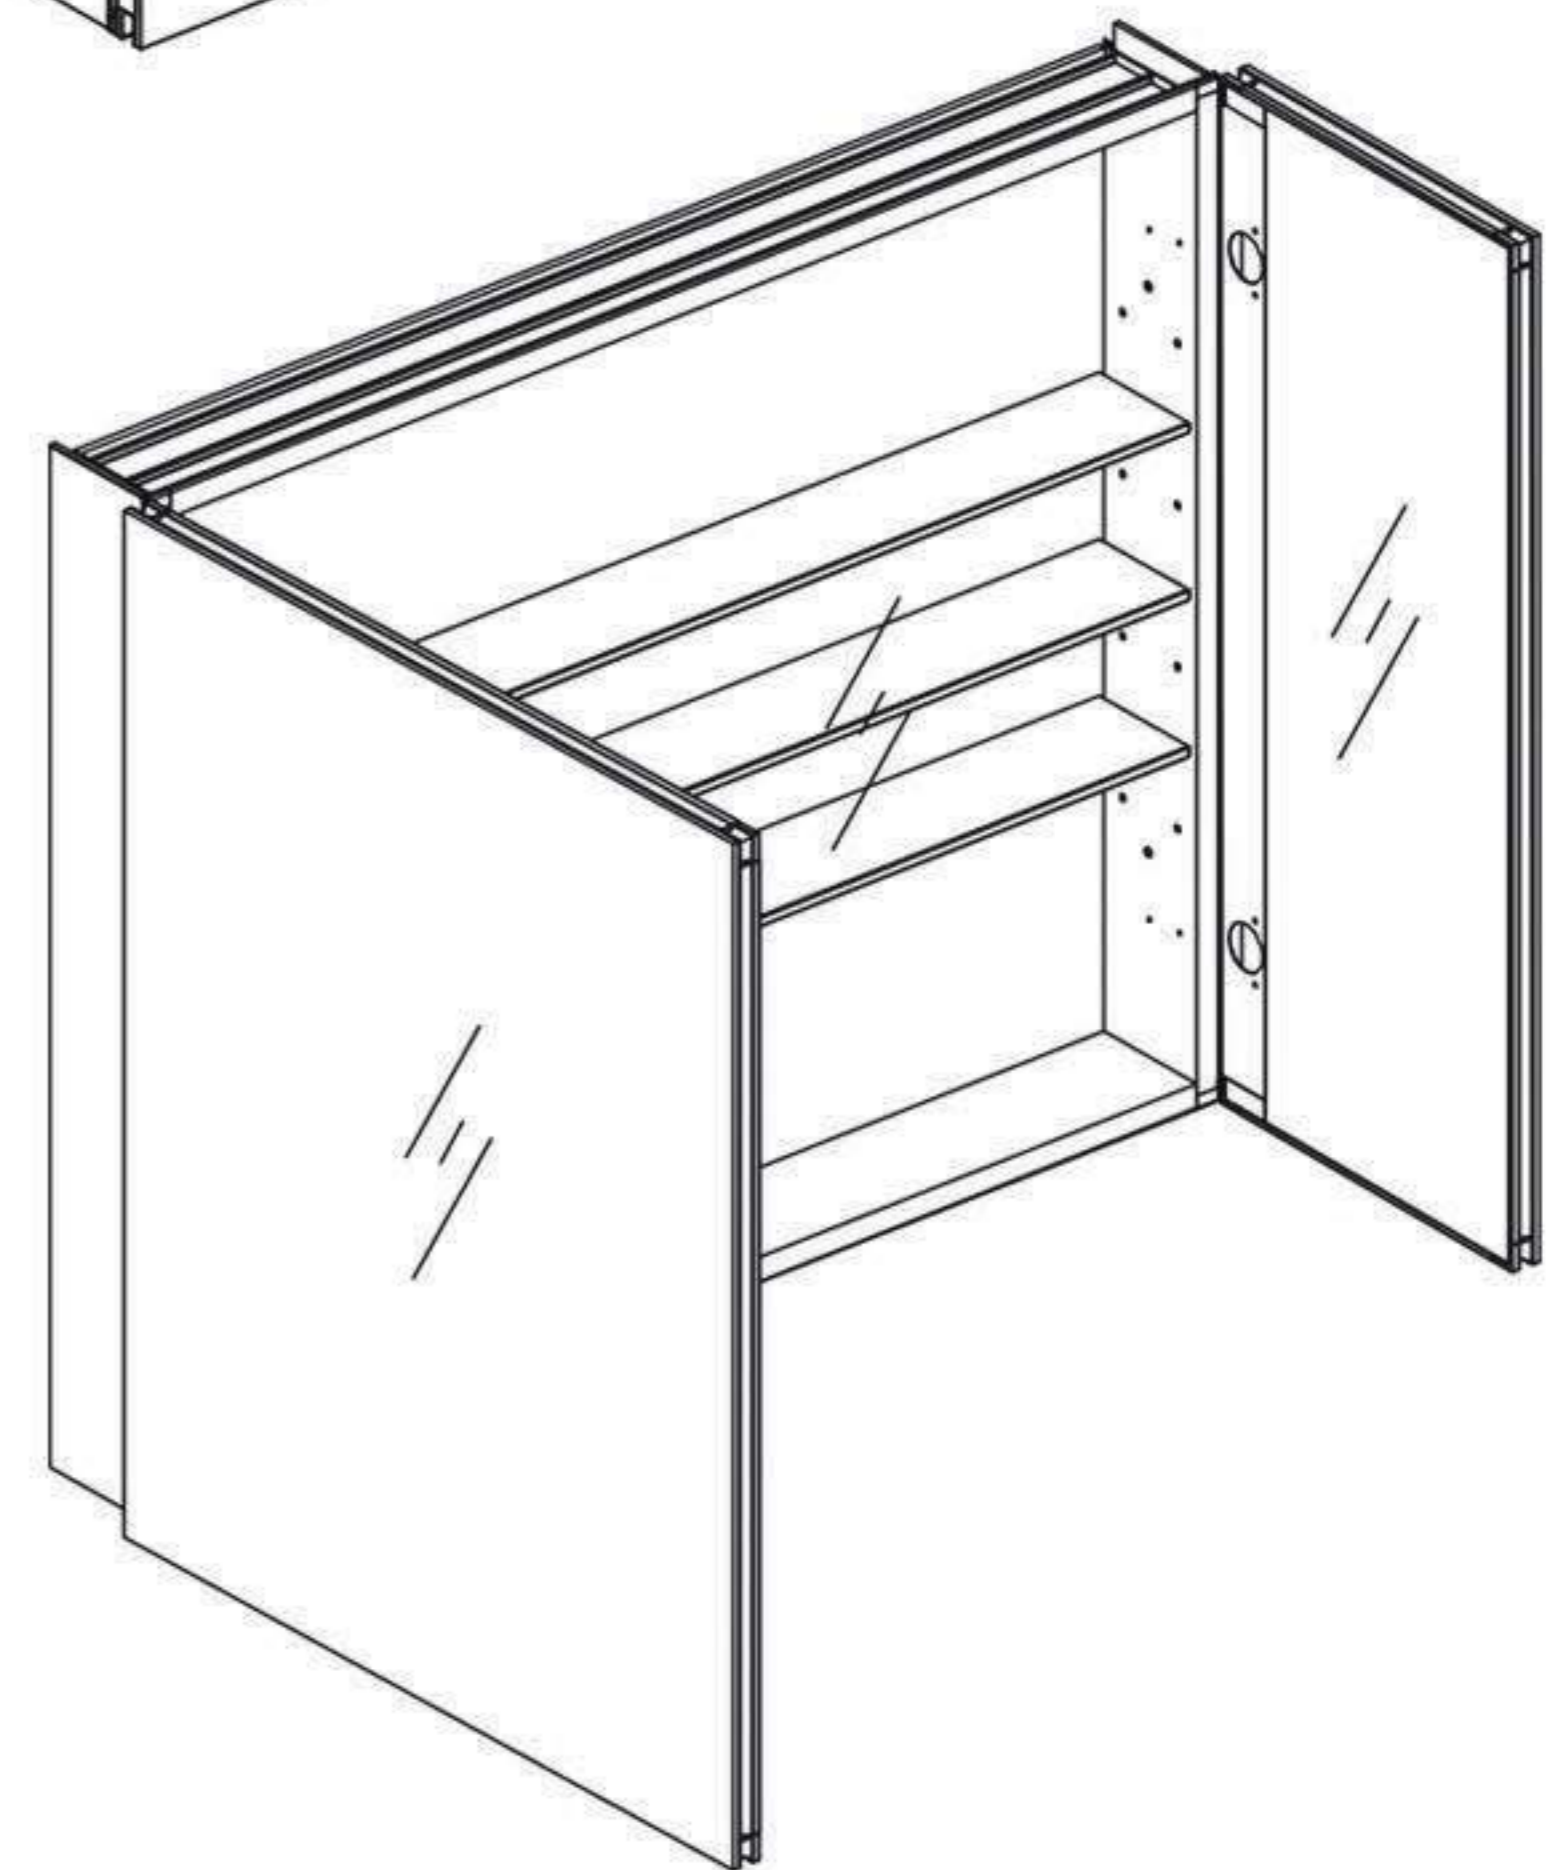

## Features

- Mirror cabinet without light
- Mirrored interior with 3 adjustable glass shelves
- Includes installation hardware for recess mounting
- Can be recessed or surface mounted

## Dimensions

Height: 30" ( 762 mm)

Width: 36" ( 913 mm)

Depth: 5" (127 mm) When surface mounted

1" (25 mm) When recessed

## Options

- Left door 24"width , Right door 12" width  
Or Left door 12" width , Right door 24" width
- Other widths / heights available

## Installation Options

- Recessed Mount - Rough Opening - 29-1/2"H x 35-1/2"W x 4"D  
(749 mm H x 902 mm W x 102mm D)
- Surface Mount - Surface Mount Kit is included

Cabinet Dimensions

Rough-in Dimensions