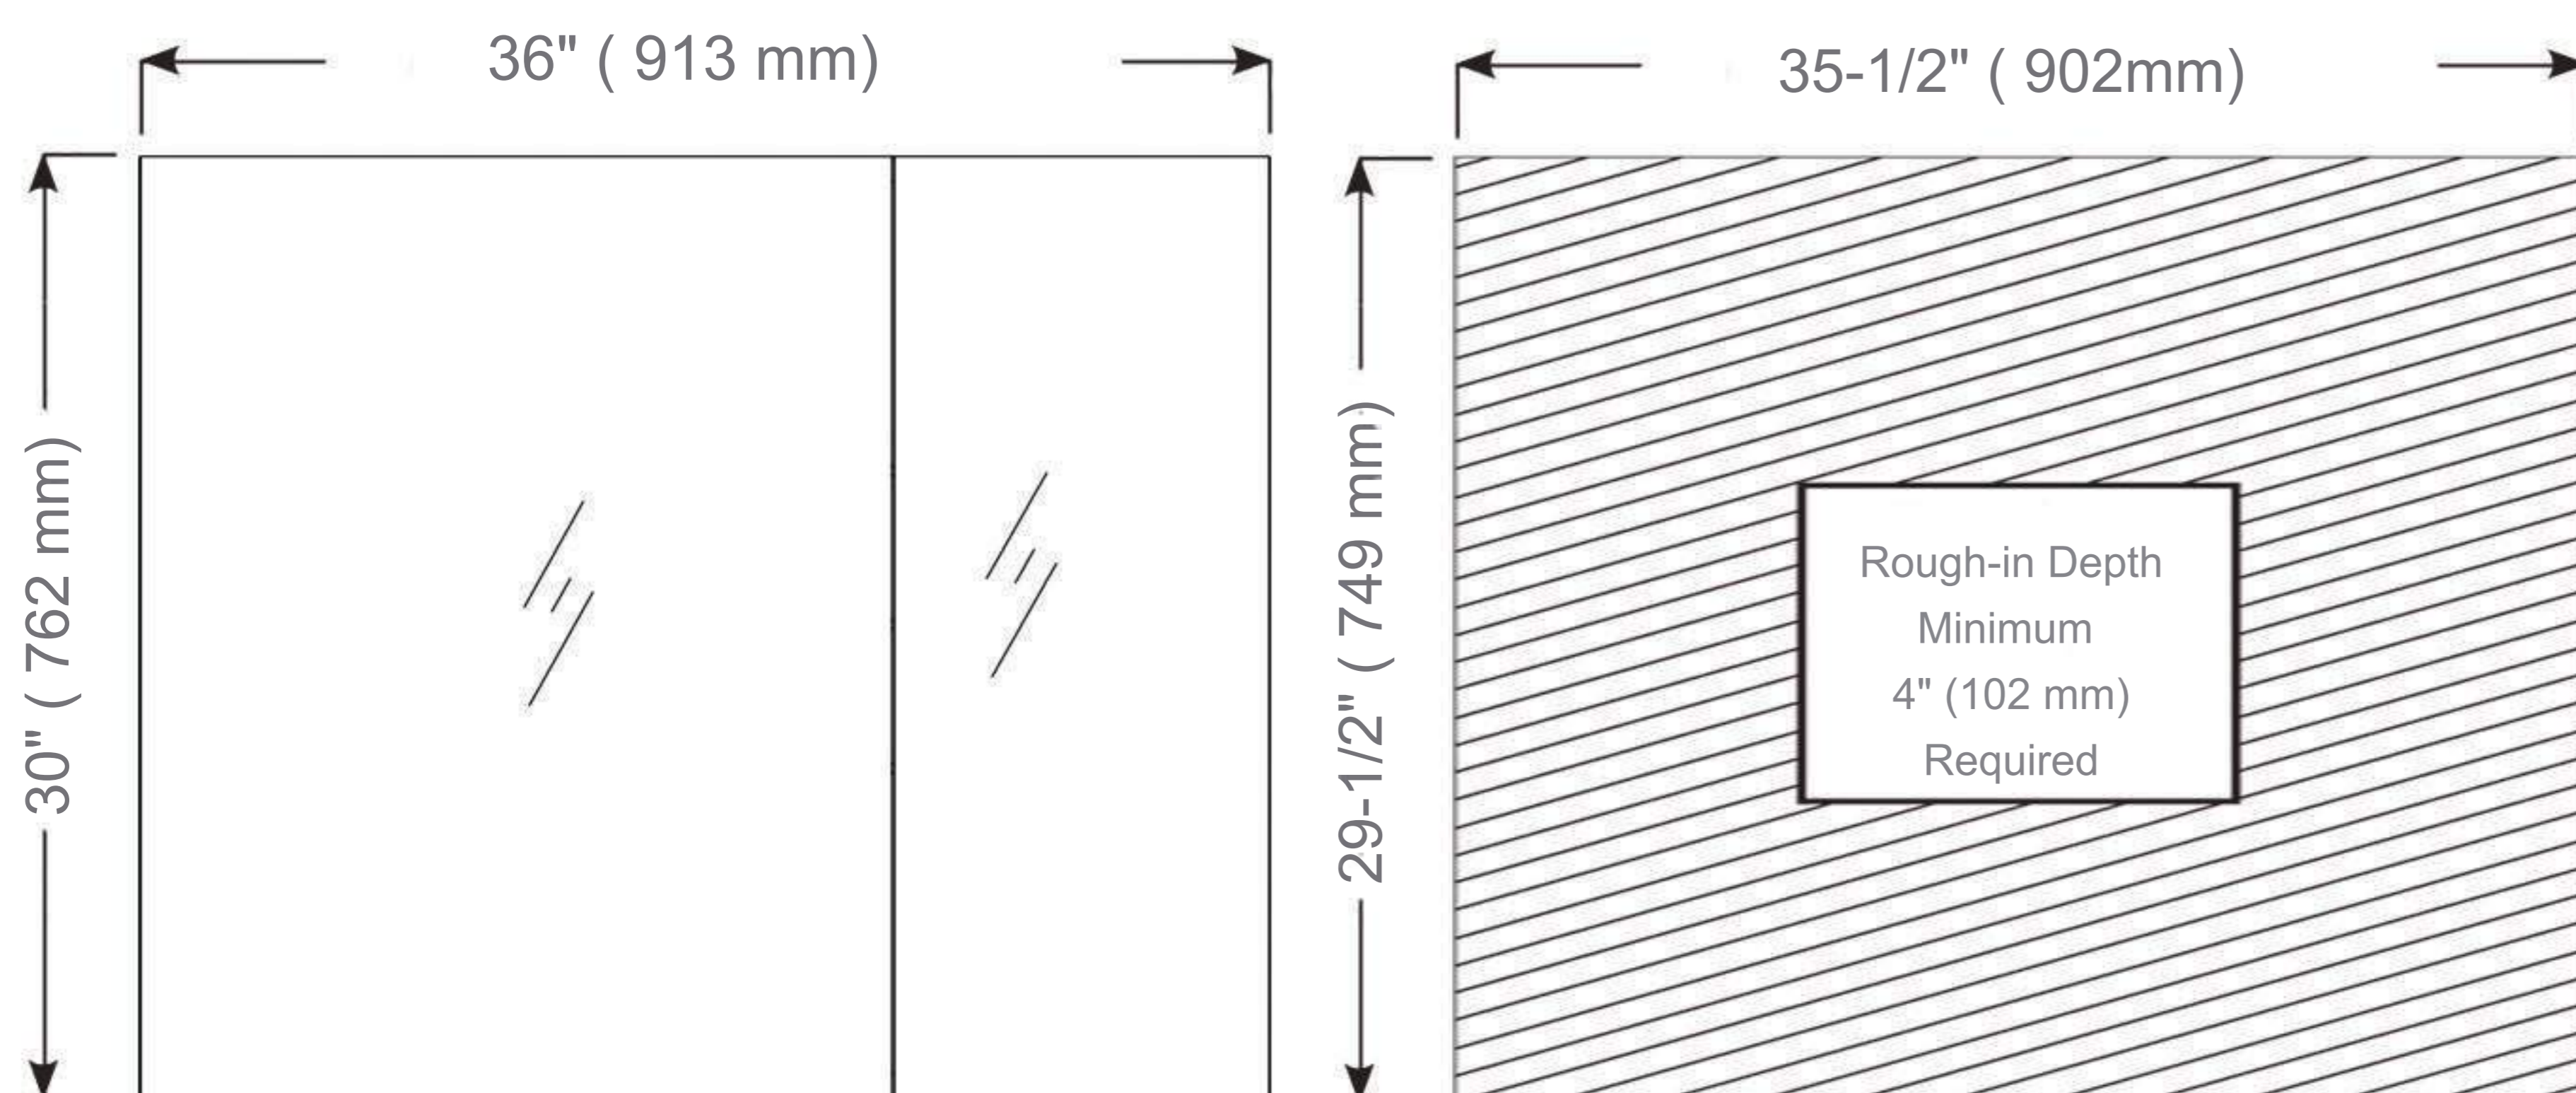

## Dimensions

Height: 30" ( 762 mm)

Width: 36" ( 913 mm)

Depth: 5" (127 mm) When surface mounted

1" (25 mm) When recessed

## Options

- Left door 24"width , Right door 12" width  
Or Left door 12" width , Right door 24" width
- Other widths / heights available

## Installation Options

- Recessed Mount - Rough Opening - 29-1/2"H x 35-1/2"W x 4"D  
(749 mm H x 902 mm W x 102mm D)
- Surface Mount - Surface Mount Kit is included

Cabinet Dimensions

Rough-in Dimensions