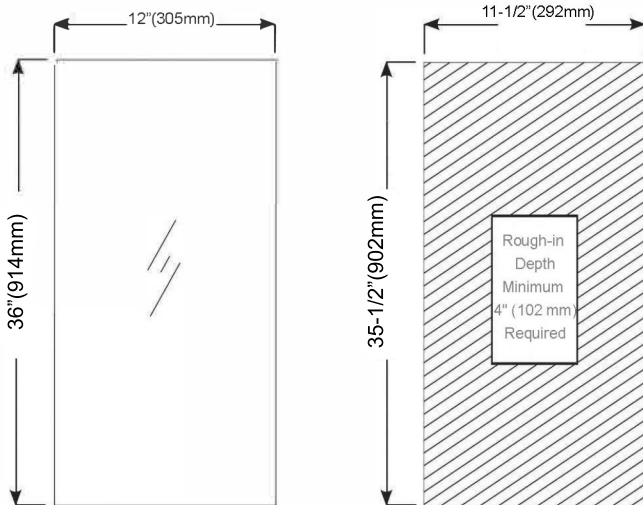

Construction

- Aluminum body and door frame , grey surface
- 3 mirror design – rear of cabinet and both sides of door
- 2 pieces DTC 155° self-closing hinges

Dimensions

Height: 36" (914 mm)

Width: 12" (305 mm)

Depth: 5" (127 mm) When surface mounted

1" (25 mm) When recessed

Options

- Left or Right hand hinged
- Other widths / heights available

Installation Options

- Recessed Mount - Rough Opening - 35-1/2"H x 11-1/2"W x 4"D (902 mm H x 292mm W x 102mm D)
- Surface Mount - Surface Mount Kit is included

Cabinet Dimensions

Rough-in Dimensions

Recessed Mount

Surface Mount