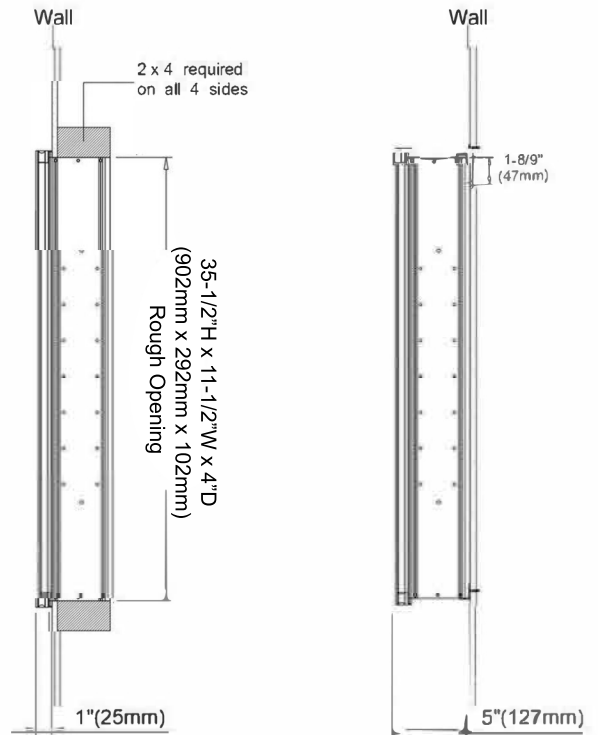

Features

- Mirror cabinet without light
- Mirrored interior with 3 adjustable glass shelves
- Includes installation hardware for recess mounting
- Can be recessed or surface mounted
- 3X Magnifying Mirror

Construction

- Aluminum body and door frame , grey surface
- 3 mirror design – rear of cabinet and both sides of door
- 2 pieces DTC 155° self-closing hinges

Dimensions

Height: 36" (914 mm)

Width: 12" (305 mm)

Depth: 5" (127 mm) When surface mounted

1" (25 mm) When recessed

Options

- Left or Right hand hinged
- Other widths / heights available

Installation Options

- Recessed Mount - Rough Opening - 35-1/2"H x 11-1/2"W x 4"D (902 mm H x 292mm W x 102mm D)
- Surface Mount - Surface Mount Kit is included

Cabinet Dimensions

Rough-in Dimensions

Recessed Mount

Surface Mount