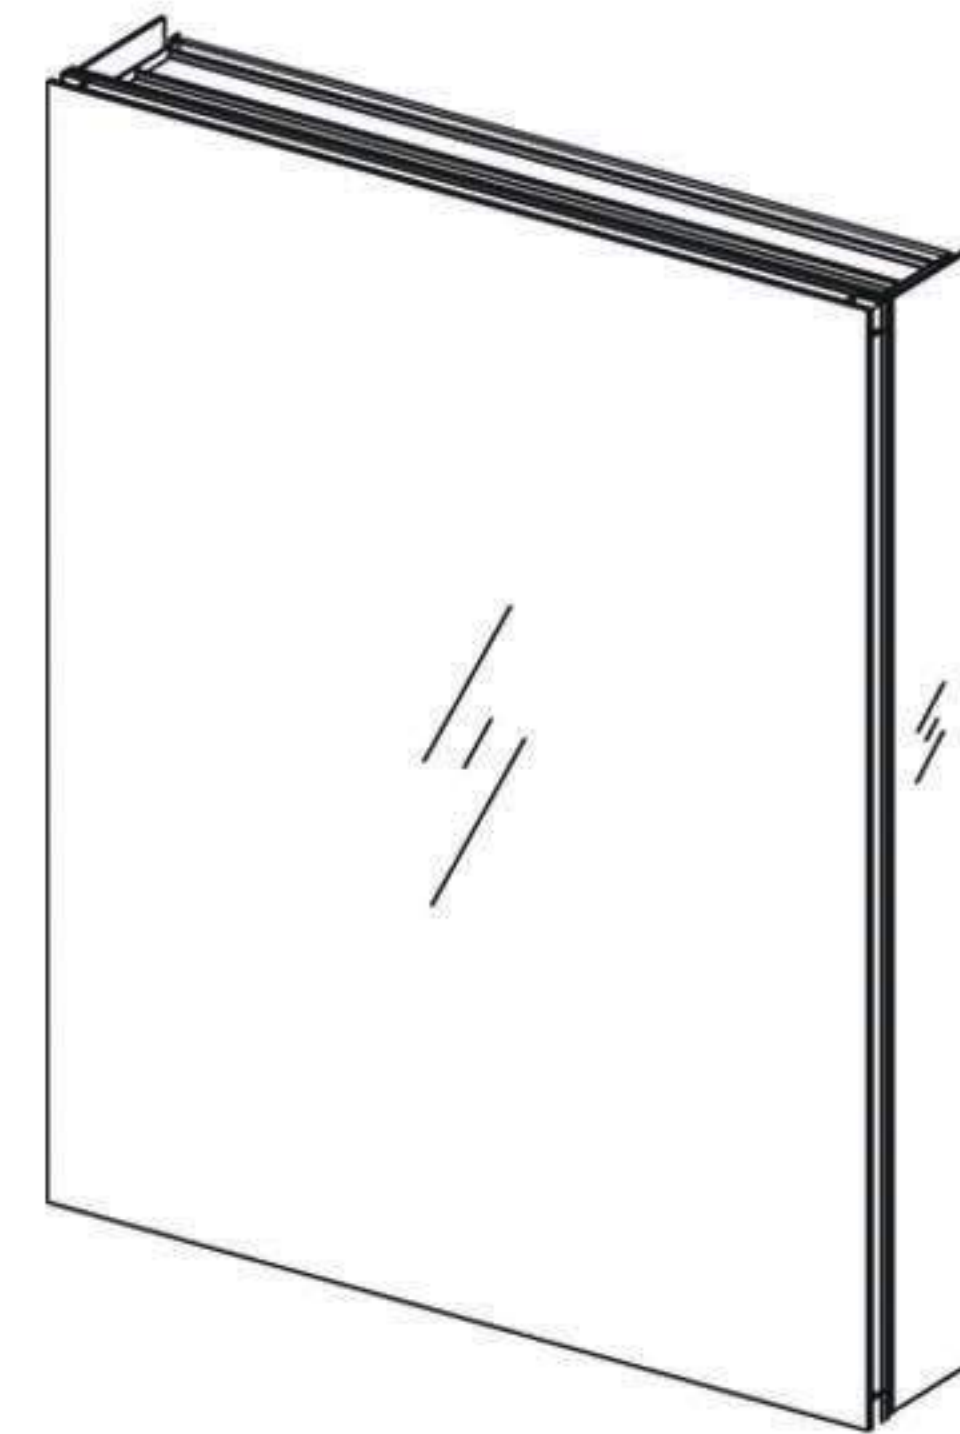

Features

- Mirror cabinet without light
- Mirrored interior with 3 adjustable glass shelves
- Includes installation hardware for recess mounting
- Can be recessed or surface mounted

Construction

- Aluminum body and door frame , grey surface
- 3 mirror design – rear of cabinet and both sides of door
- 2 pieces DTC 155° self-closing hinges

Dimensions

Height: 30" (762 mm)

Width: 24" (608 mm)

Depth: 5" (127 mm) When surface mounted

1" (25 mm) When recessed

Options

- Left or Right hand hinged
- Other widths / heights available

Installation Options

- Recessed Mount - Rough Opening - 29-1/2"H x 23-1/2"W x 4"D
(749 mm H x 597mm W x 102mm D)
- Surface Mount - Surface Mount Kit is included

Cabinet Dimensions

Rough-in Dimensions

Recessed Mount

Surface Mount