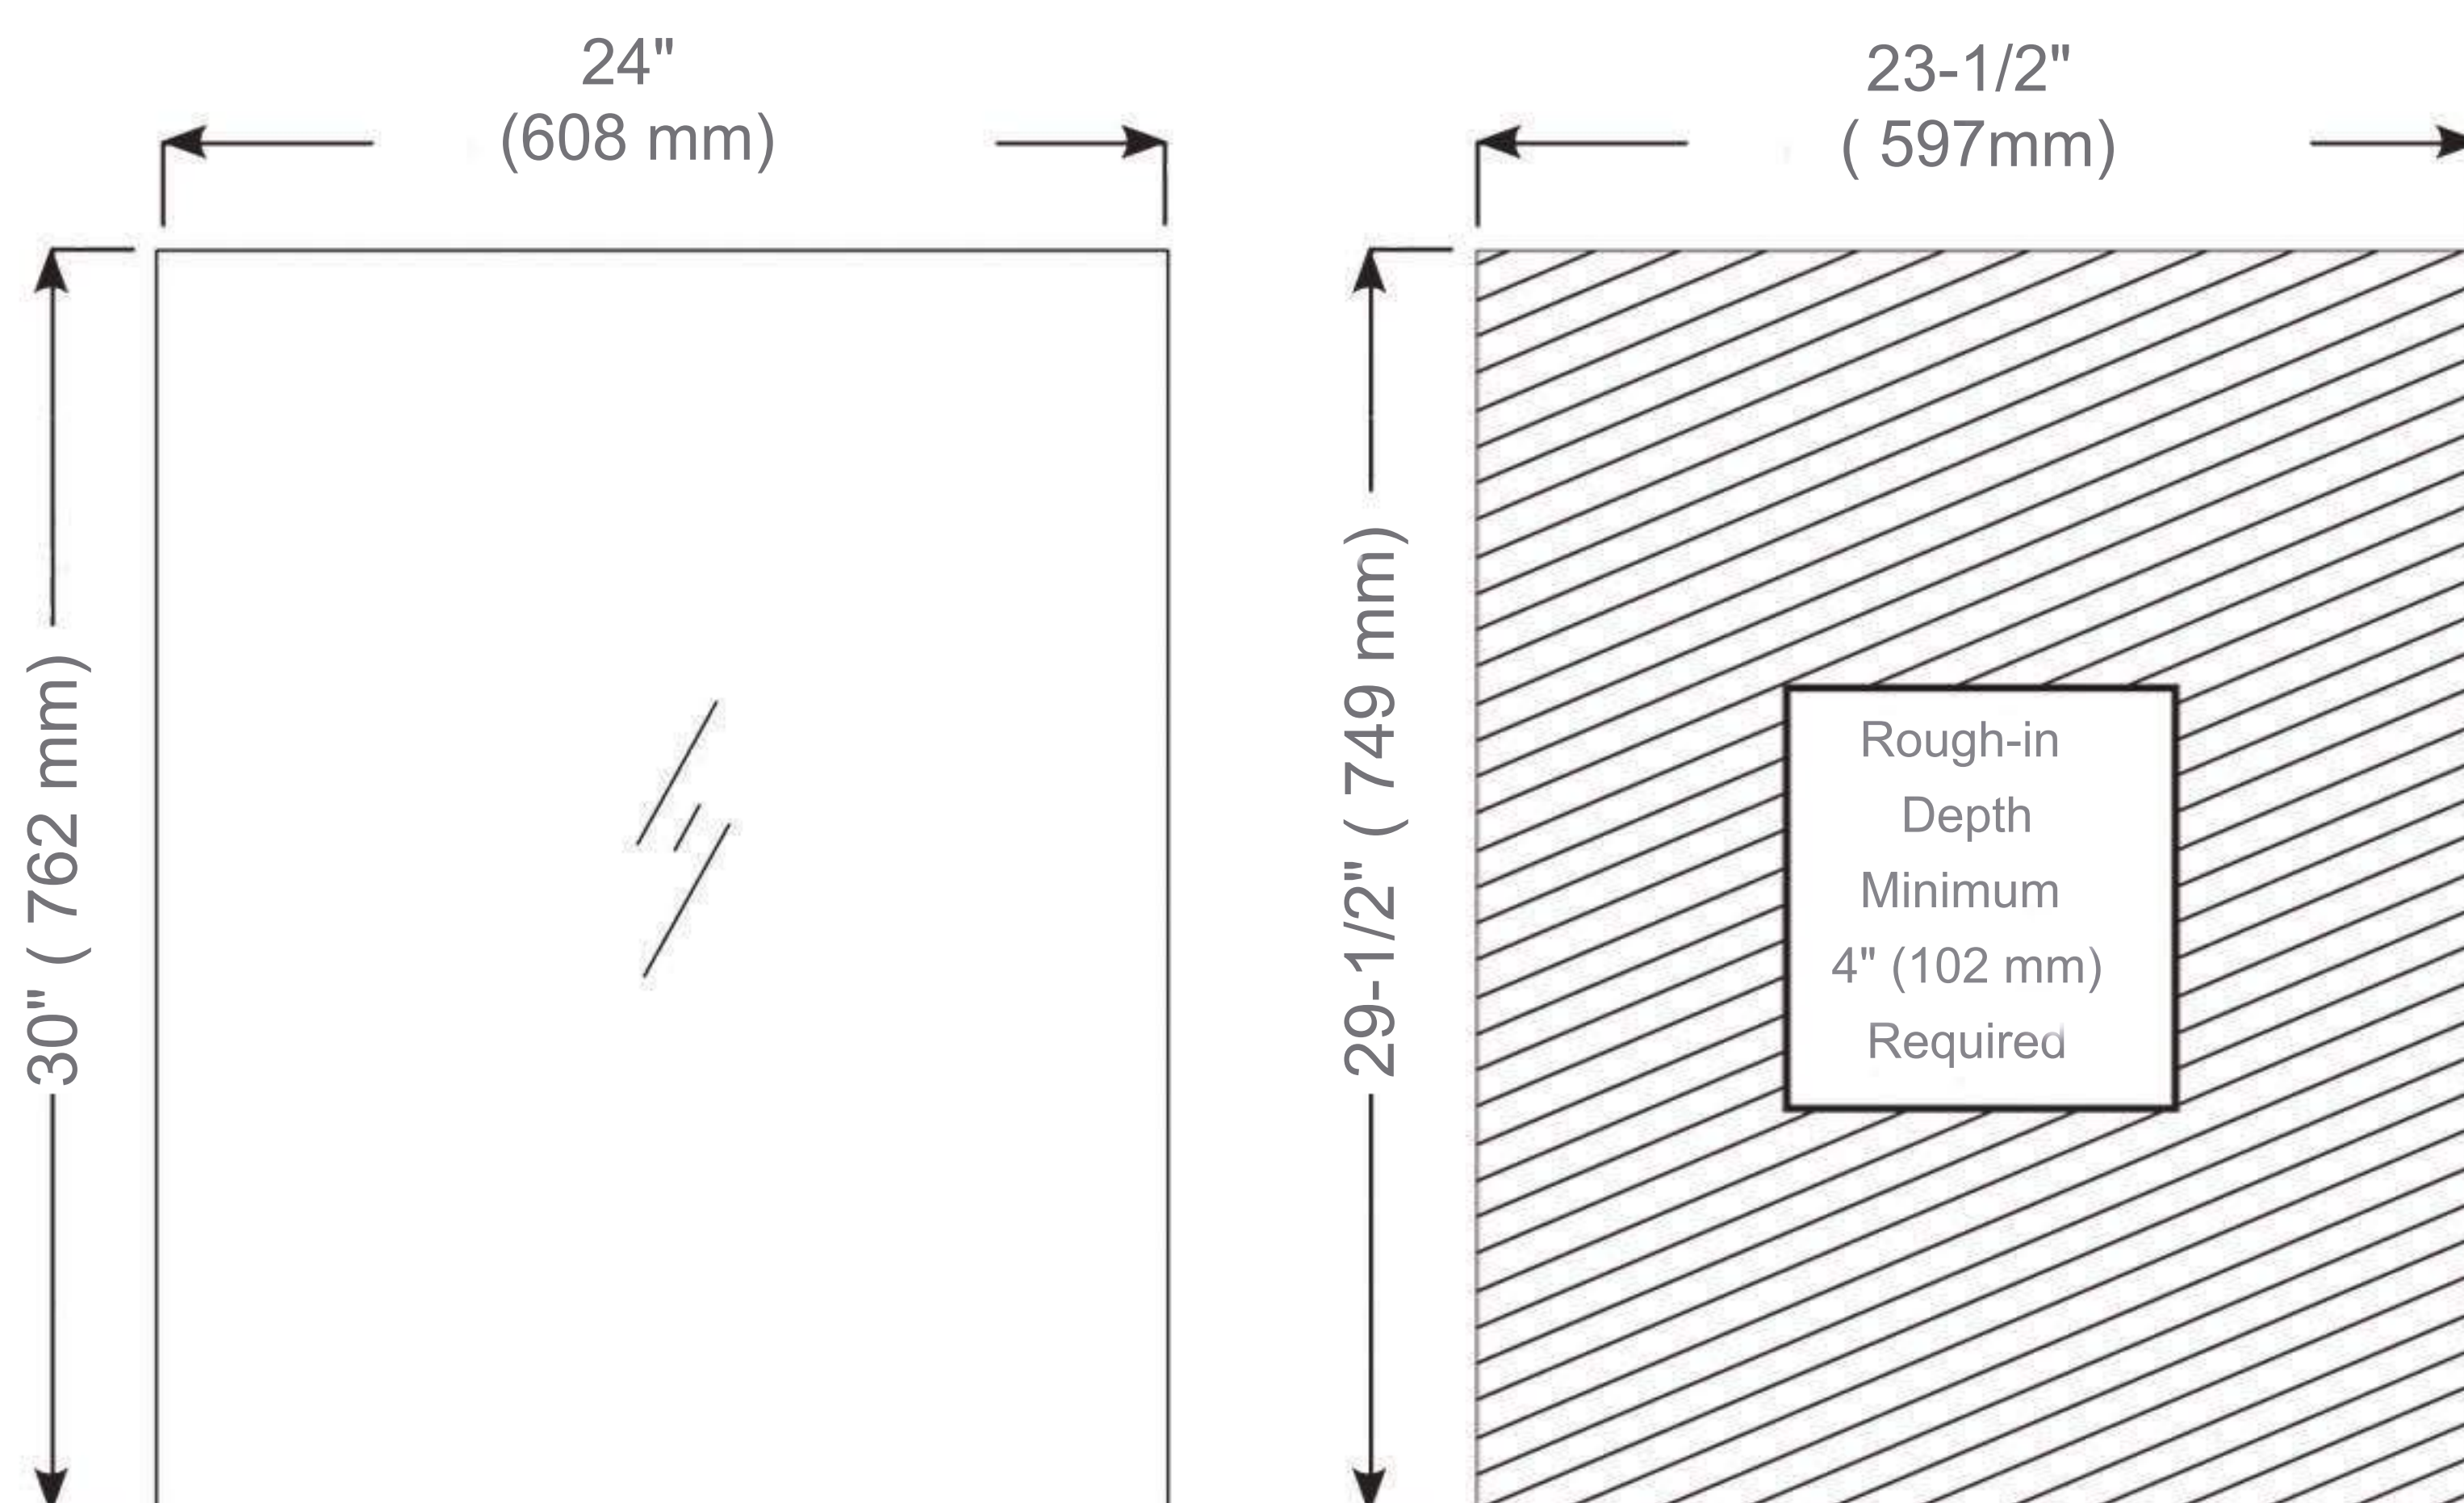

Features

- Mirror cabinet without light
- Mirrored interior with 3 adjustable glass shelves
- Includes installation hardware for recess mounting
- Can be recessed or surface mounted

Construction

- Aluminum body and door frame , grey surface
- 3 mirror design – rear of cabinet and both sides of door
- 2 pieces DTC 155° self-closing hinges

Dimensions

Height: 30" (762 mm)

Width: 24" (608 mm)

Depth: 5" (127 mm) When surface mounted

1" (25 mm) When recessed

Options

- Left or Right hand hinged
- Other widths / heights available

Installation Options

- Recessed Mount - Rough Opening - 29-1/2"H x 23-1/2"W x 4"D
(749 mm H x 597mm W x 102mm D)
- Surface Mount - Surface Mount Kit is included

Cabinet Dimensions

Rough-in Dimensions

Recessed Mount

Surface Mount