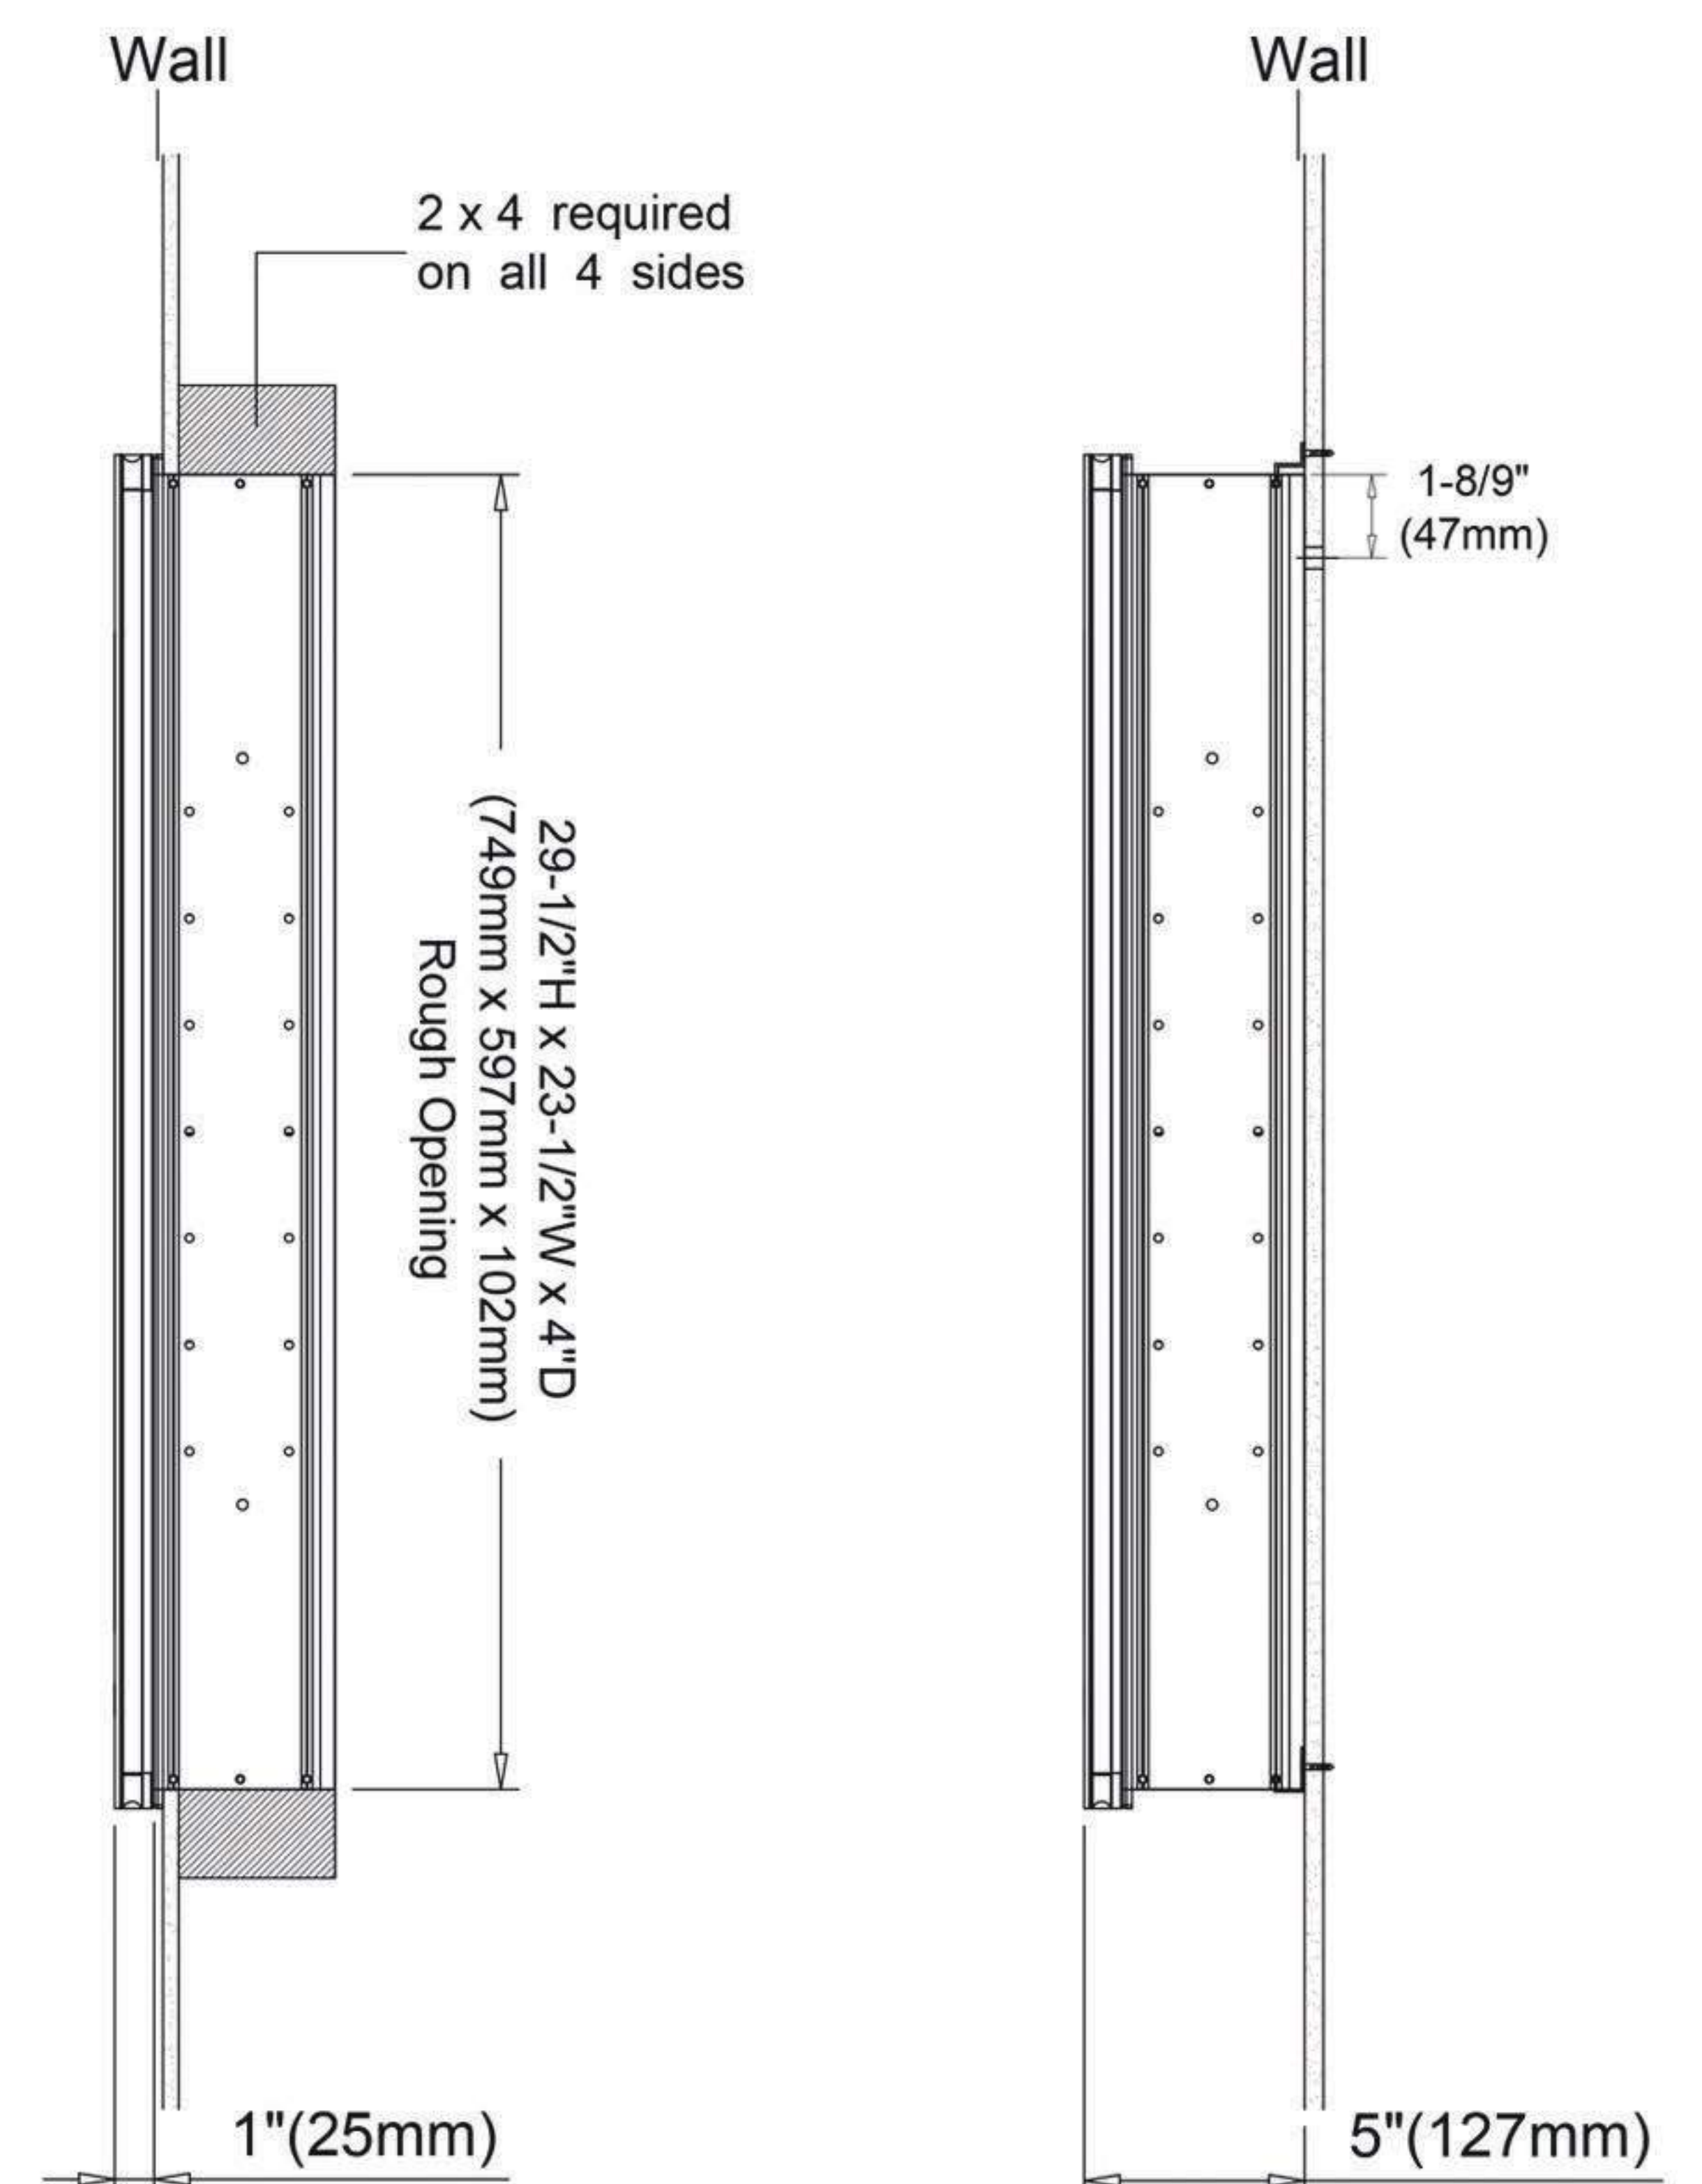

Features

- Mirror cabinet without light
- Mirrored interior with 3 adjustable glass shelves
- Includes installation hardware for recess mounting
- Can be recessed or surface mounted

Construction

- Aluminum body and door frame , grey surface
- 3 mirror design – rear of cabinet and both sides of door
- 2 pieces DTC 155° self-closing hinges

Dimensions

Height: 30" (762 mm)

Width: 24" (608 mm)

Depth: 5" (127 mm) When surface mounted

1" (25 mm) When recessed

Options

- Left or Right hand hinged
- Other widths / heights available

Installation Options

- Recessed Mount - Rough Opening - 29-1/2"H x 23-1/2"W x 4"D
(749 mm H x 597mm W x 102mm D)
- Surface Mount - Surface Mount Kit is included

Cabinet Dimensions

Rough-in Dimensions

Recessed Mount

Surface Mount