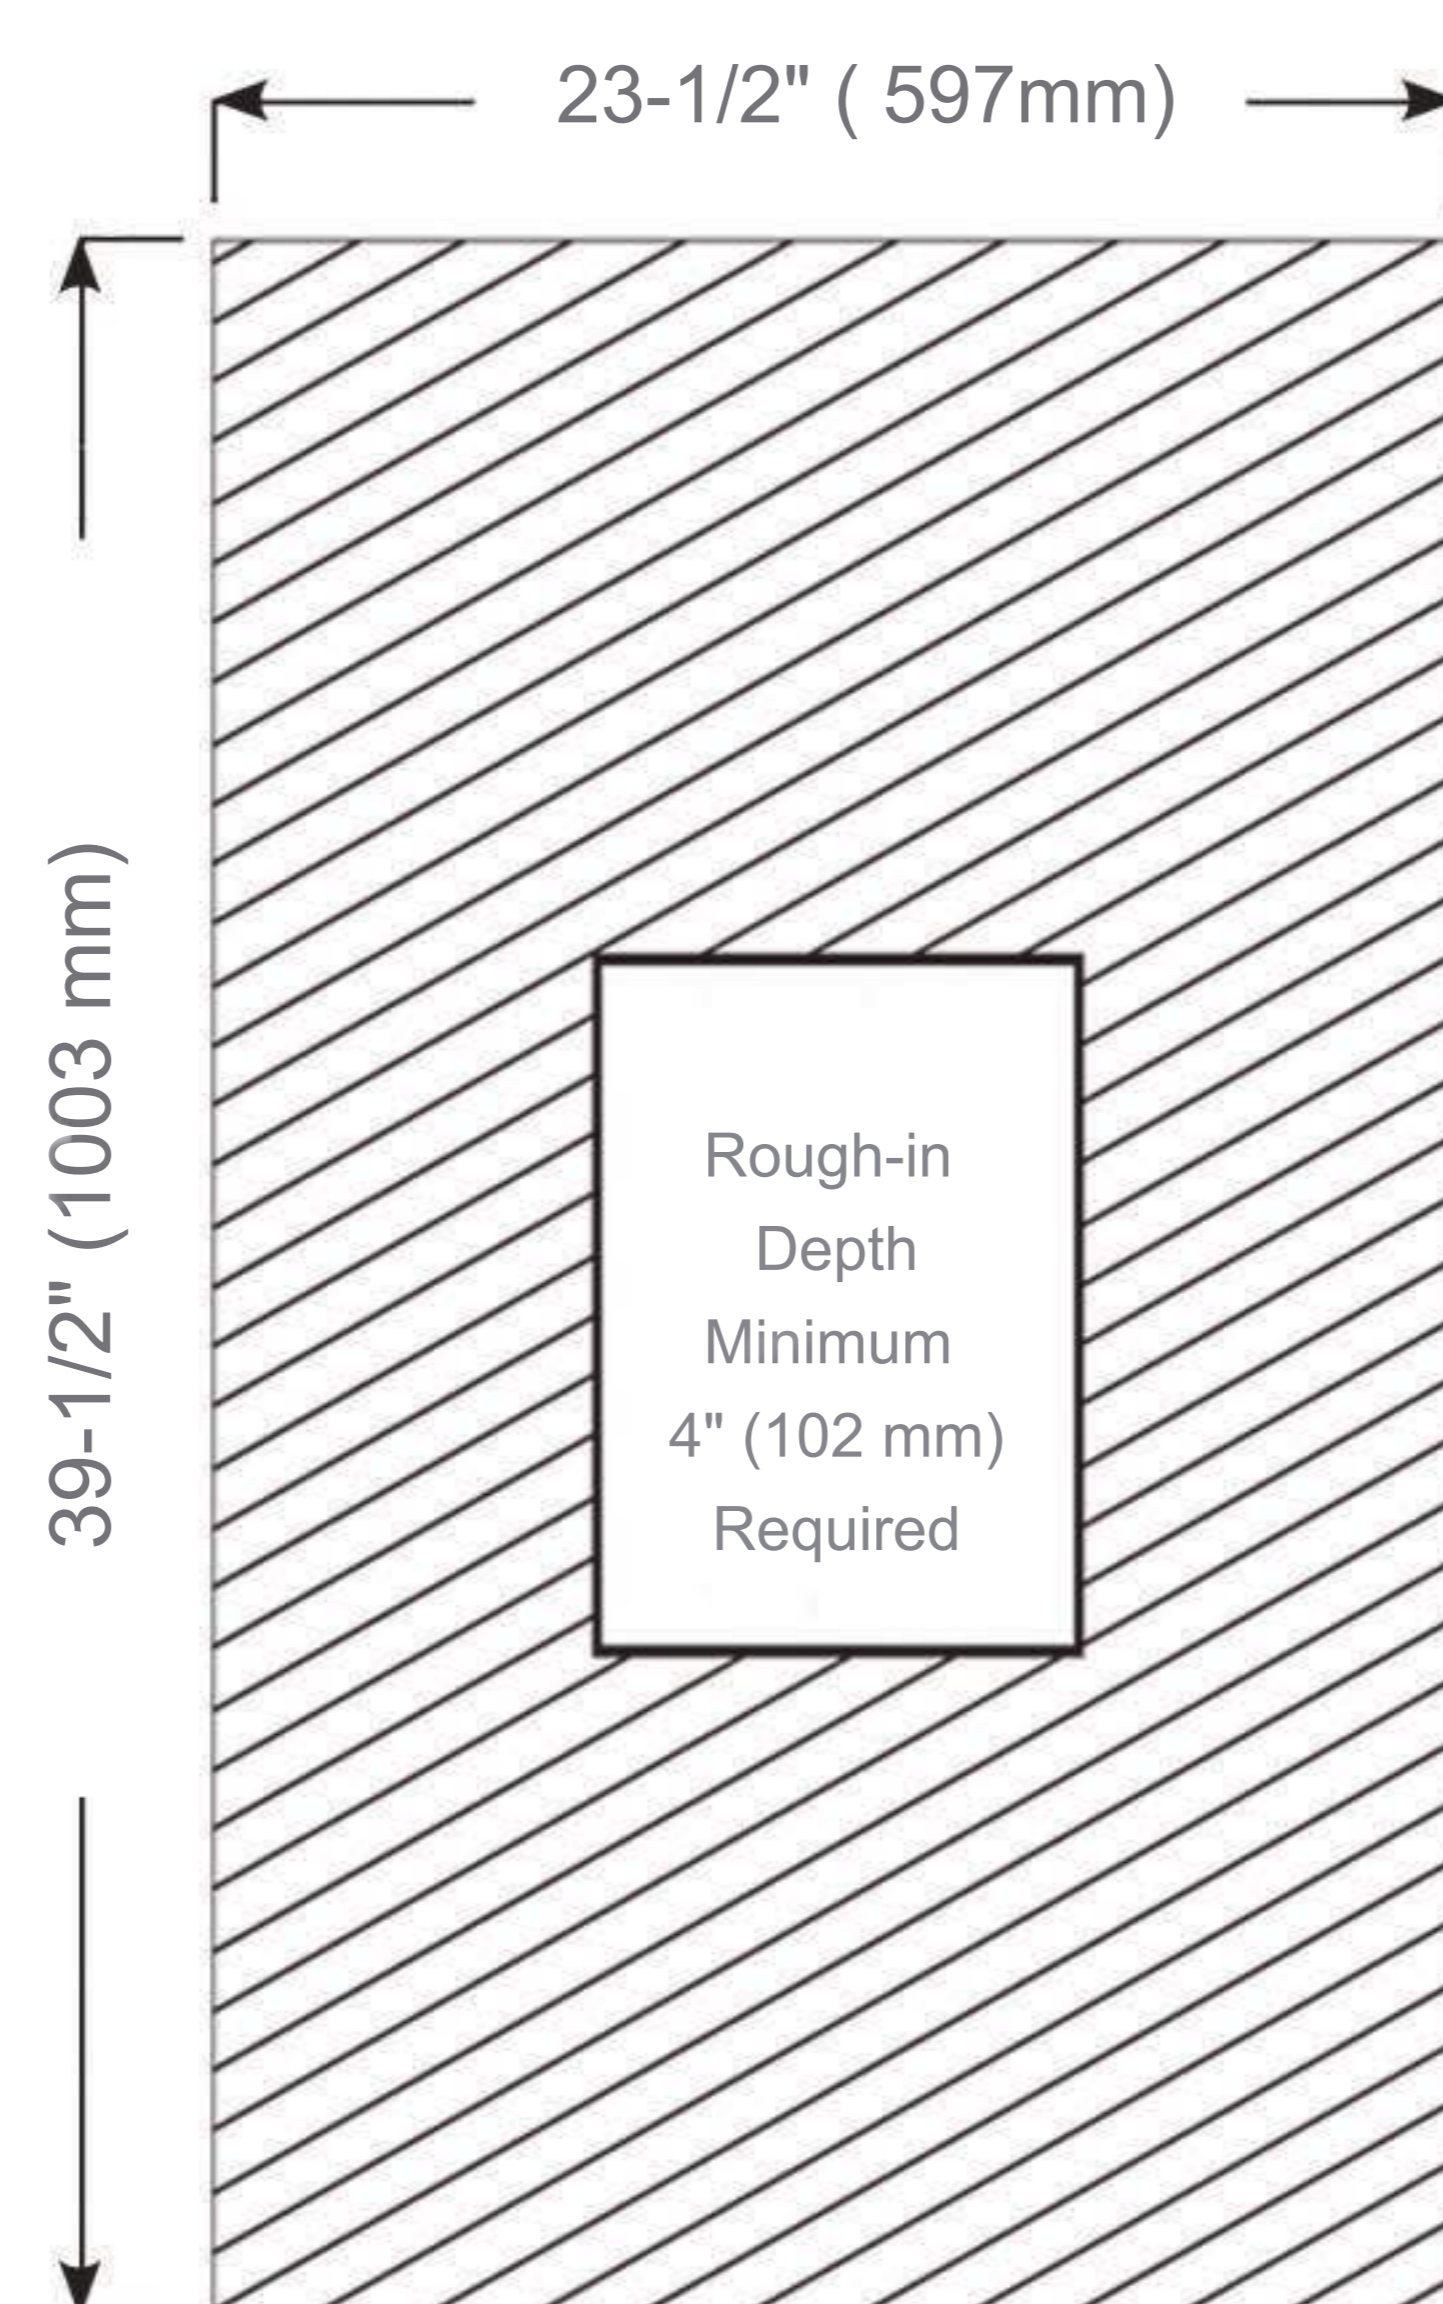

Features

- Mirror cabinet without light
- Mirrored interior with 4 adjustable glass shelves
- Includes installation hardware for recess mounting
- Can be recessed or surface mounted

Construction

- Aluminum body and door frame , grey surface
- 3 mirror design – rear of cabinet and both sides of door
- 3 pieces DTC 155° self-closing hinges

Dimensions

Height: 40" (1016 mm)

Width: 24" (608 mm)

Depth: 5" (127 mm) When surface mounted

1" (25 mm) When recessed

Options

- Left or Right hand hinged
- Other widths / heights available

Installation Options

- Recessed Mount - Rough Opening - 39-1/2"H x 23-1/2"W x 4"D
(1003 mm H x 597mm W x 102mm D)
- Surface Mount - Surface Mount Kit is included

Cabinet Dimensions

Rough-in Dimensions

Recessed Mount

Surface Mount