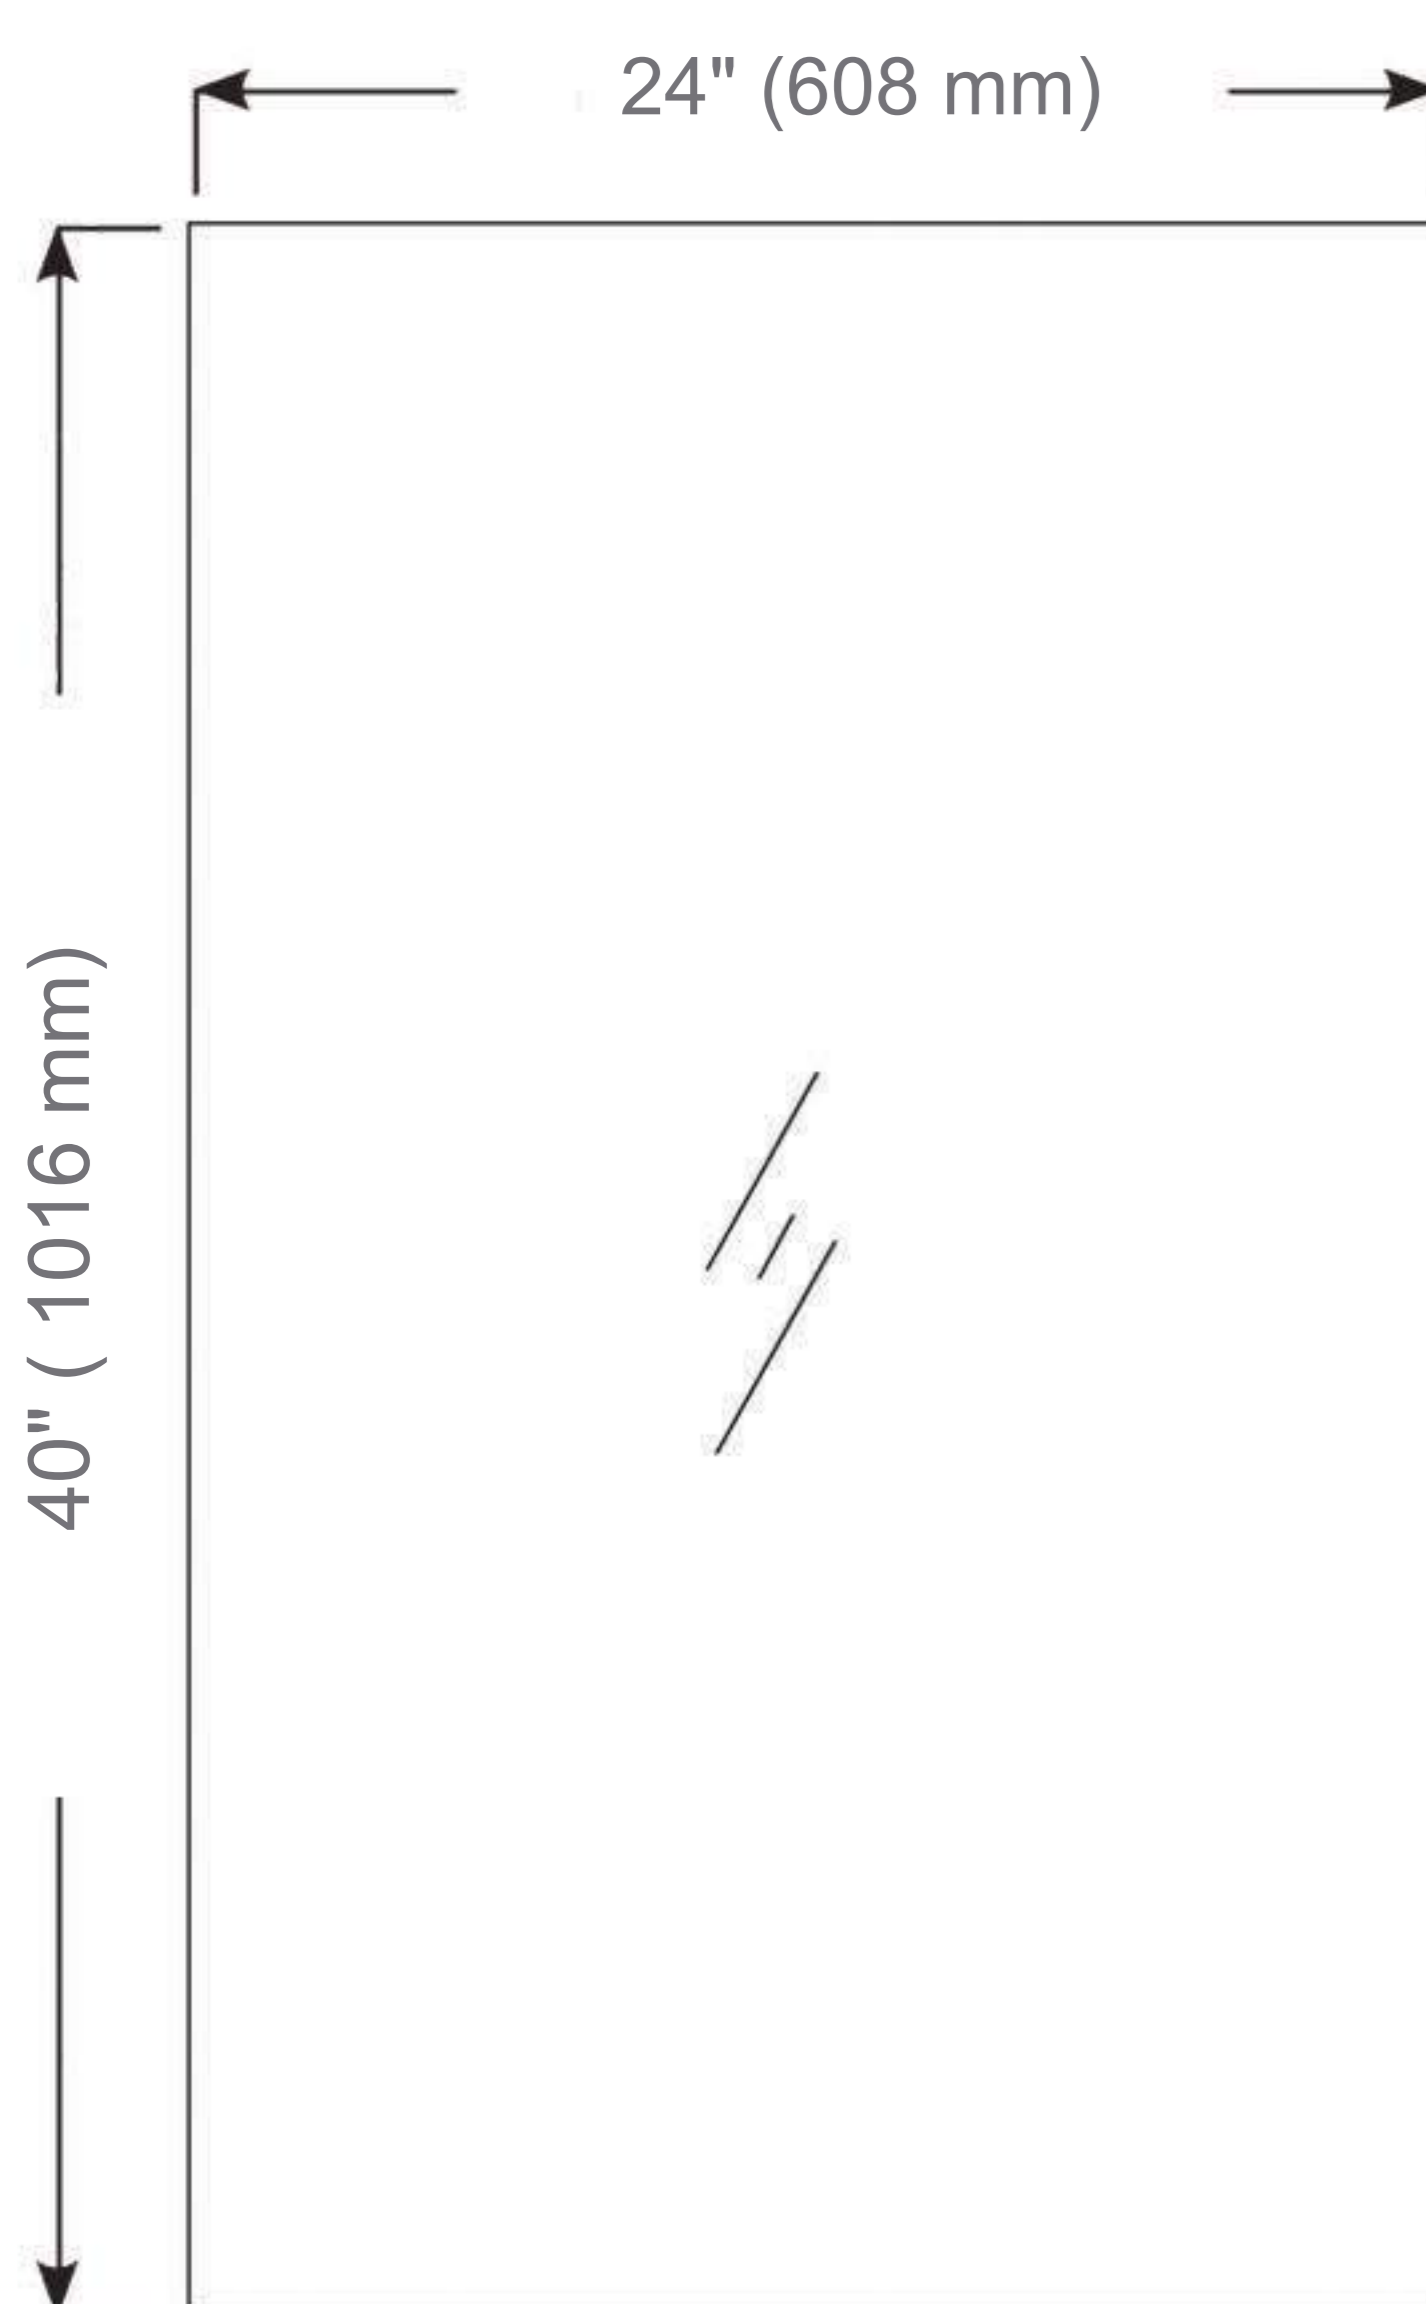

Features

- Mirror cabinet without light
- Mirrored interior with 4 adjustable glass shelves
- Includes installation hardware for recess mounting
- Can be recessed or surface mounted

Construction

- Aluminum body and door frame , grey surface
- 3 mirror design – rear of cabinet and both sides of door
- 3 pieces DTC 155° self-closing hinges

Dimensions

Height: 40" (1016 mm)

Width: 24" (608 mm)

Depth: 5" (127 mm) When surface mounted

1" (25 mm) When recessed

Options

- Left or Right hand hinged
- Other widths / heights available

Installation Options

- Recessed Mount - Rough Opening - 39-1/2"H x 23-1/2"W x 4"D
(1003 mm H x 597mm W x 102mm D)
- Surface Mount - Surface Mount Kit is included

Cabinet Dimensions

Rough-in Dimensions

Recessed Mount

Surface Mount