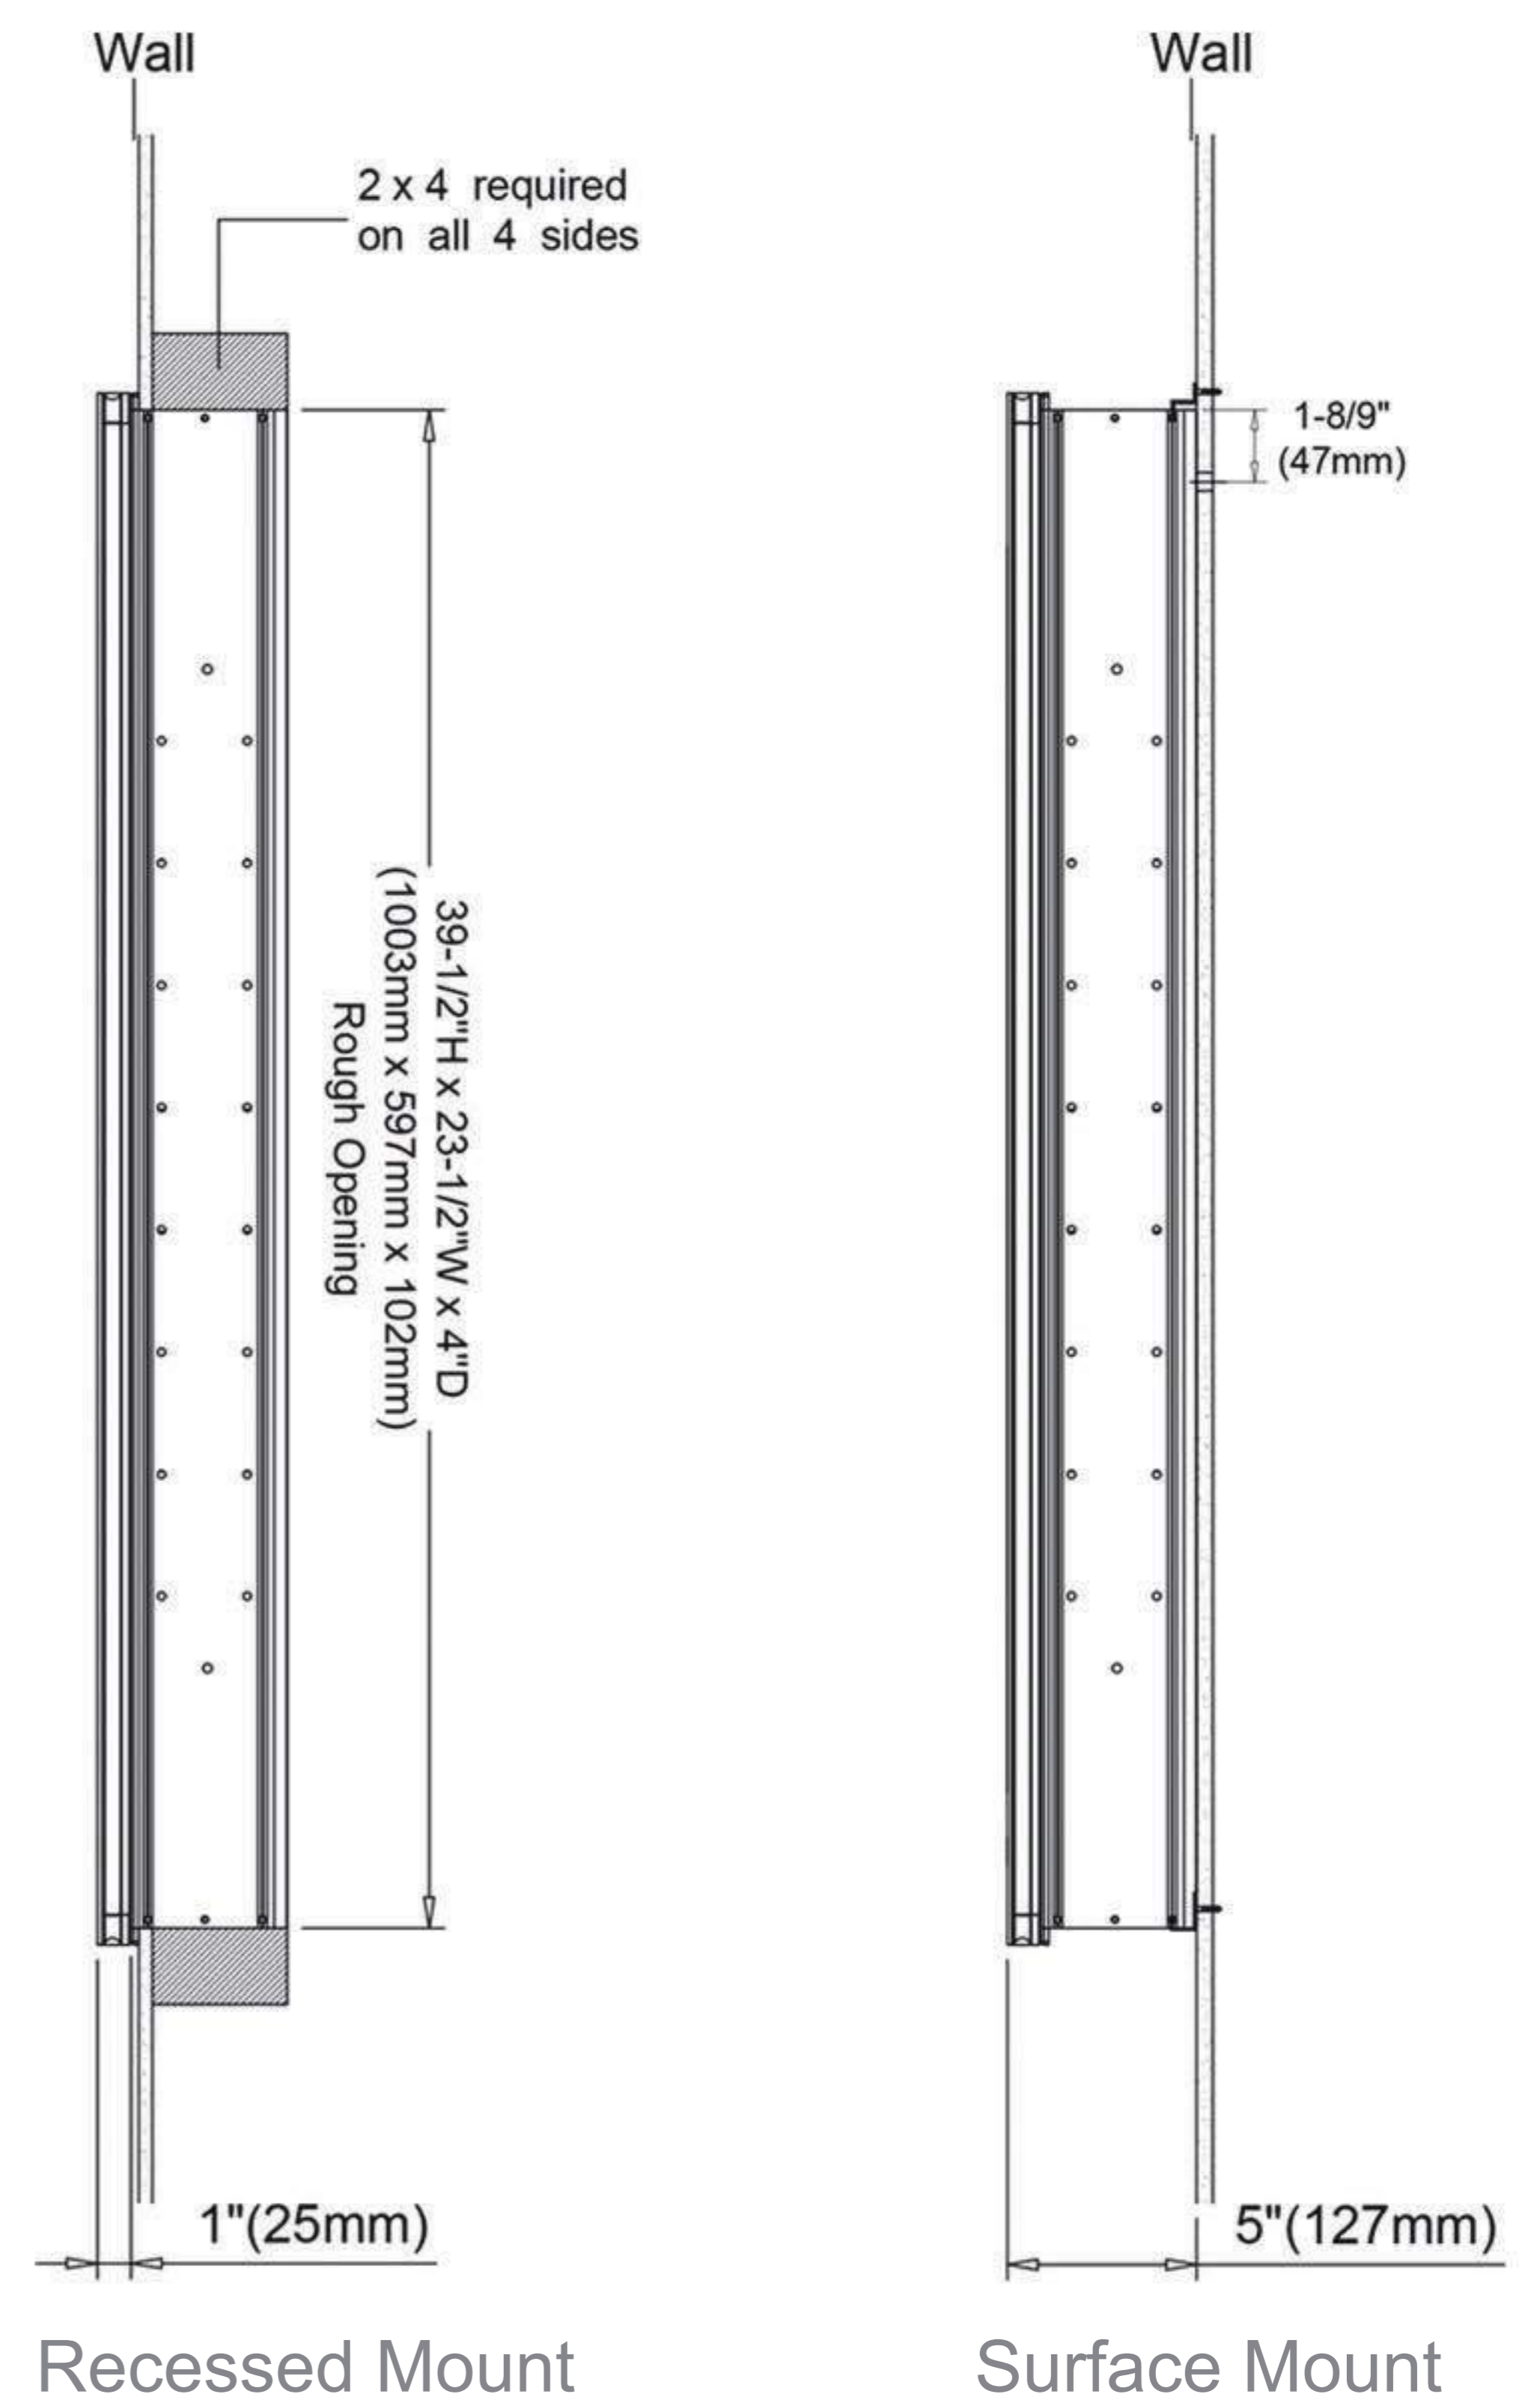

Features

- Mirror cabinet without light
- Mirrored interior with 4 adjustable glass shelves
- Includes installation hardware for recess mounting
- Can be recessed or surface mounted

Construction

- Aluminum body and door frame , grey surface
- 3 mirror design – rear of cabinet and both sides of door
- 3 pieces DTC 155° self-closing hinges

Dimensions

Height: 40" (1016 mm)

Width: 24" (608 mm)

Depth: 5" (127 mm) When surface mounted

1" (25 mm) When recessed

Options

- Left or Right hand hinged
- Other widths / heights available

Installation Options

- Recessed Mount - Rough Opening - 39-1/2"H x 23-1/2"W x 4"D
(1003 mm H x 597mm W x 102mm D)
- Surface Mount - Surface Mount Kit is included

Cabinet Dimensions

Rough-in Dimensions

Recessed Mount

Surface Mount