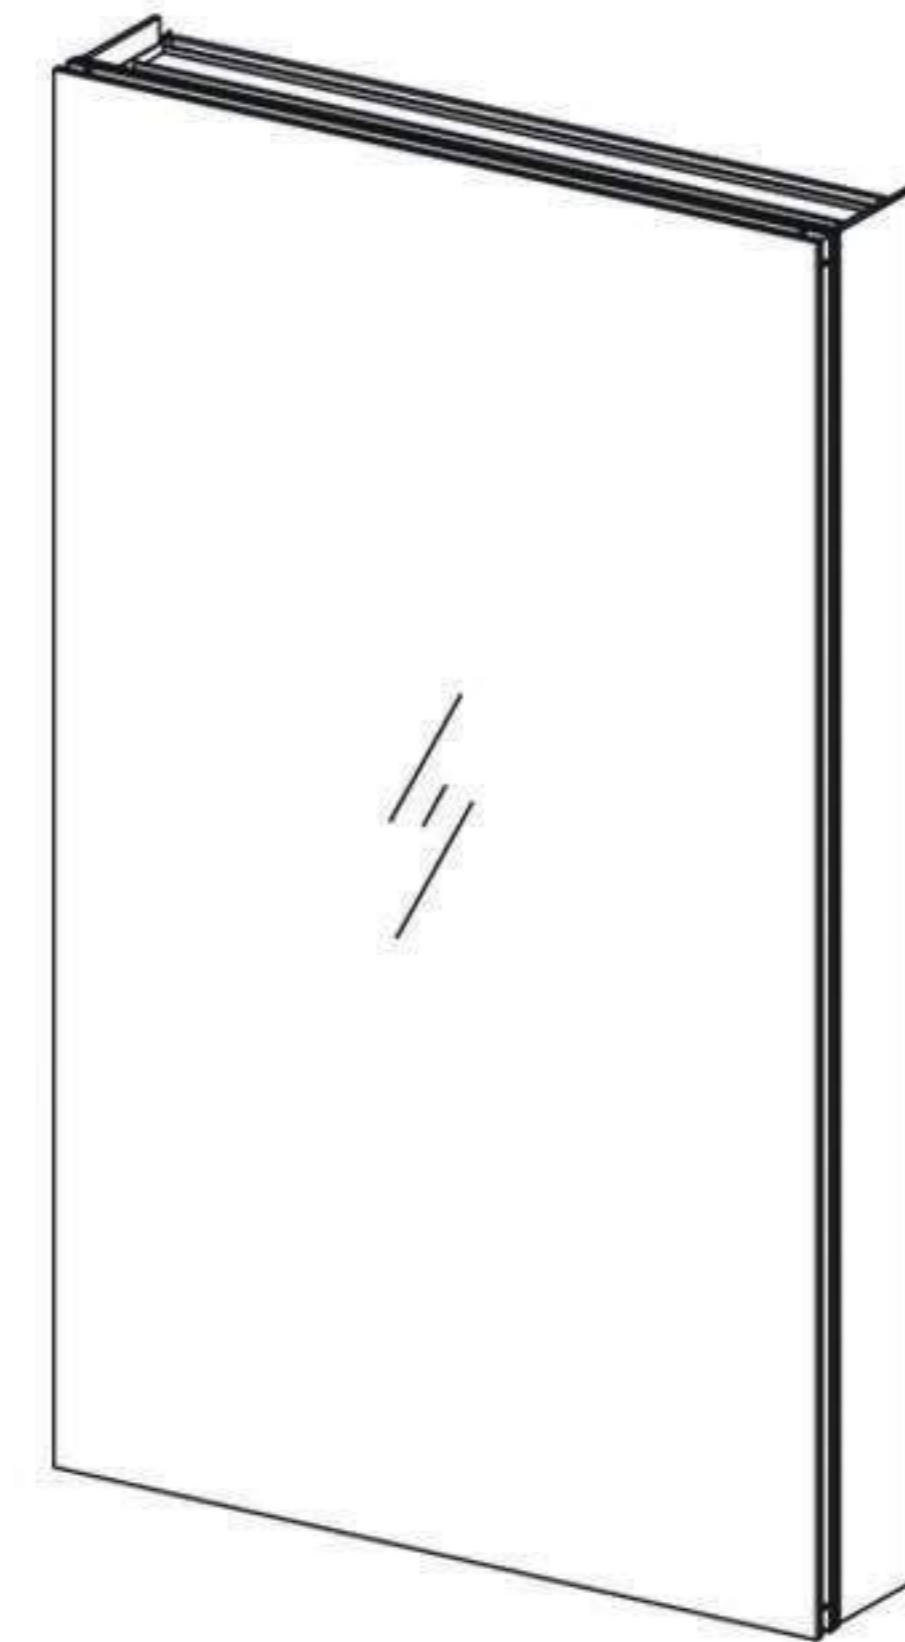

Features

- Mirror cabinet without light
- Mirrored interior with 4 adjustable glass shelves
- Includes installation hardware for recess mounting
- Can be recessed or surface mounted

Construction

- Aluminum body and door frame , grey surface
- 3 mirror design – rear of cabinet and both sides of door
- 3 pieces DTC 155° self-closing hinges

Dimensions

Height: 40" (1016 mm)

Width: 24" (608 mm)

Depth: 5" (127 mm) When surface mounted

1" (25 mm) When recessed

Options

- Left or Right hand hinged
- Other widths / heights available

Installation Options

- Recessed Mount - Rough Opening - 39-1/2"H x 23-1/2"W x 4"D
(1003 mm H x 597mm W x 102mm D)
- Surface Mount - Surface Mount Kit is included

Cabinet Dimensions

Rough-in Dimensions

Recessed Mount

Surface Mount