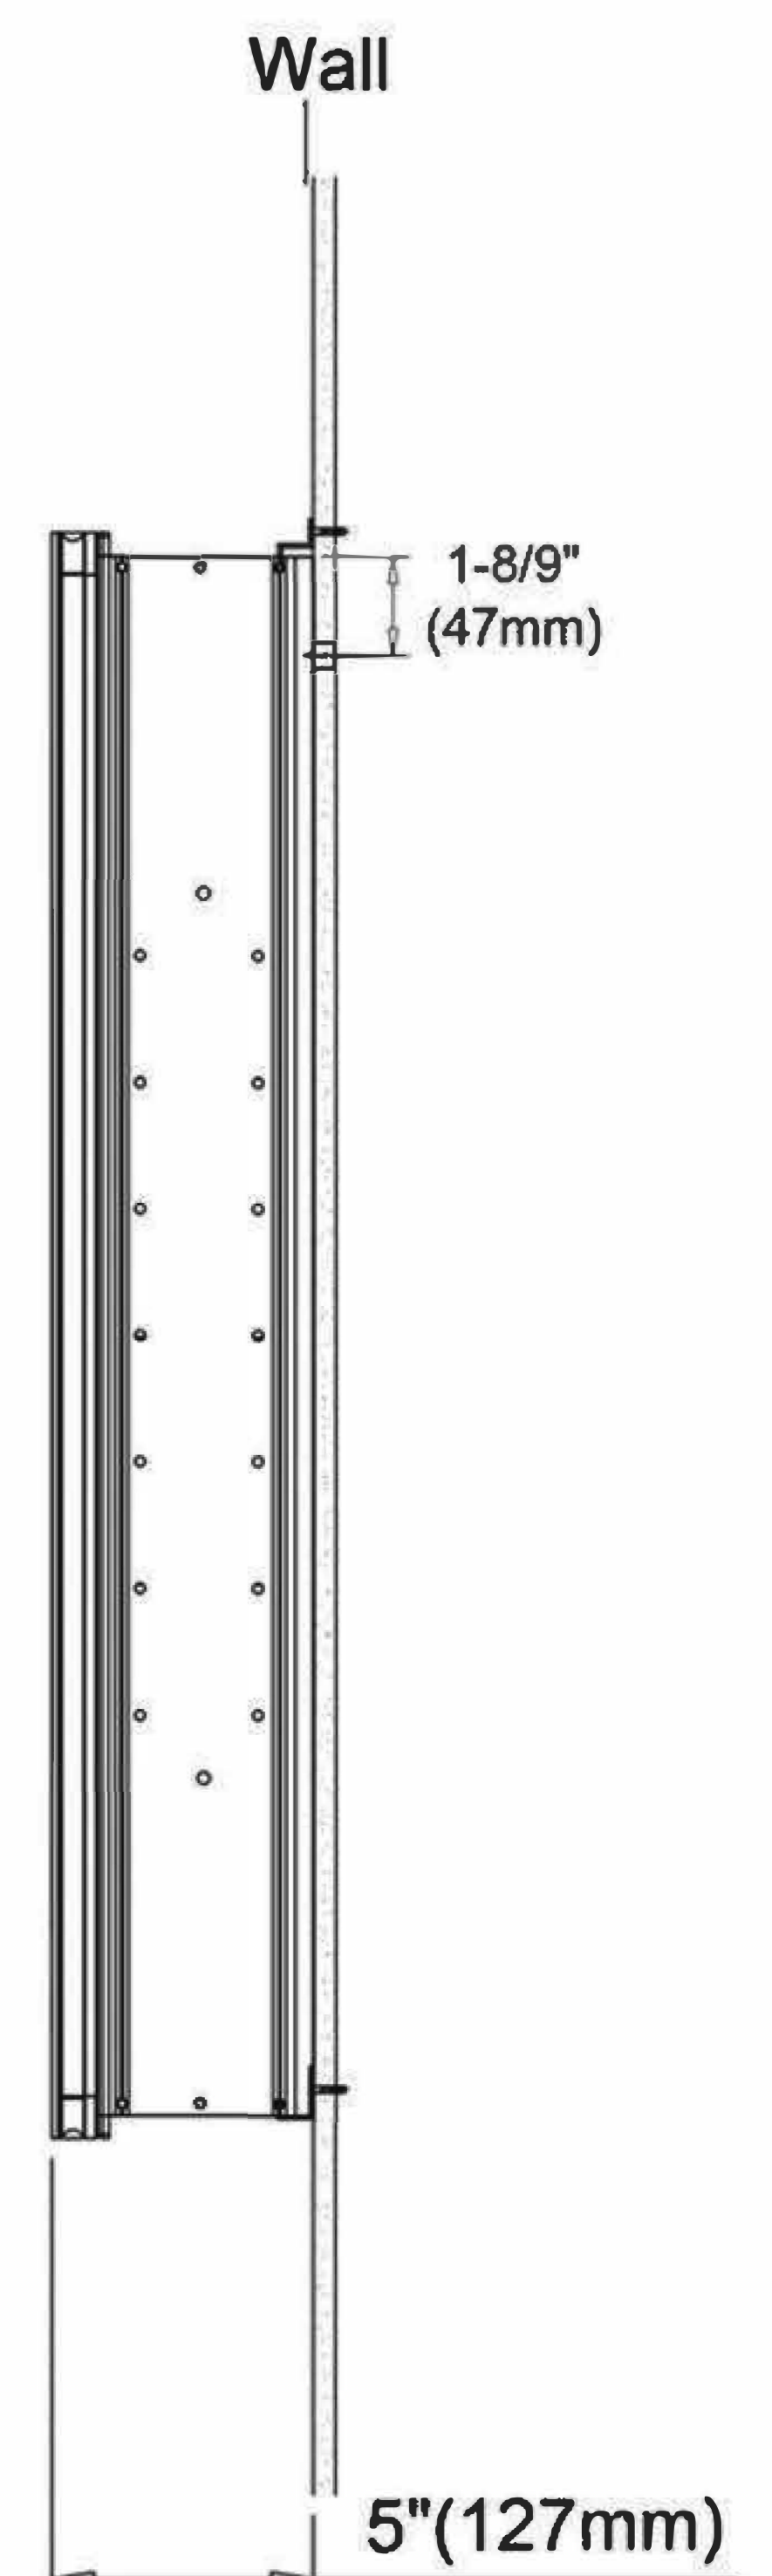

Features

- Mirror cabinet without light
- Mirrored interior with 3 adjustable glass shelves
- Includes installation hardware for recess mounting
- Can be recessed or surface mounted

Construction

- Aluminum body and door frame , grey surface
- 3 mirror design – rear of cabinet and both sides of door
- 2 pieces DTC 155° self-closing hinges

Dimensions

Height: 30" (762 mm)

Width: 18" (457 mm)

Depth: 5" (127 mm) When surface mounted

1" (25 mm) When recessed

Options

- Left or Right hand hinged
- Other widths / heights available

Installation Options

- Recessed Mount - Rough Opening - 29-1/2"H x 17-1/2"W x 4"D
(749 mm H x 445mm W x 102mm D)
- Surface Mount - Surface Mount Kit is included

Cabinet Dimensions

Rough-in Dimensions

Recessed Mount

Surface Mount