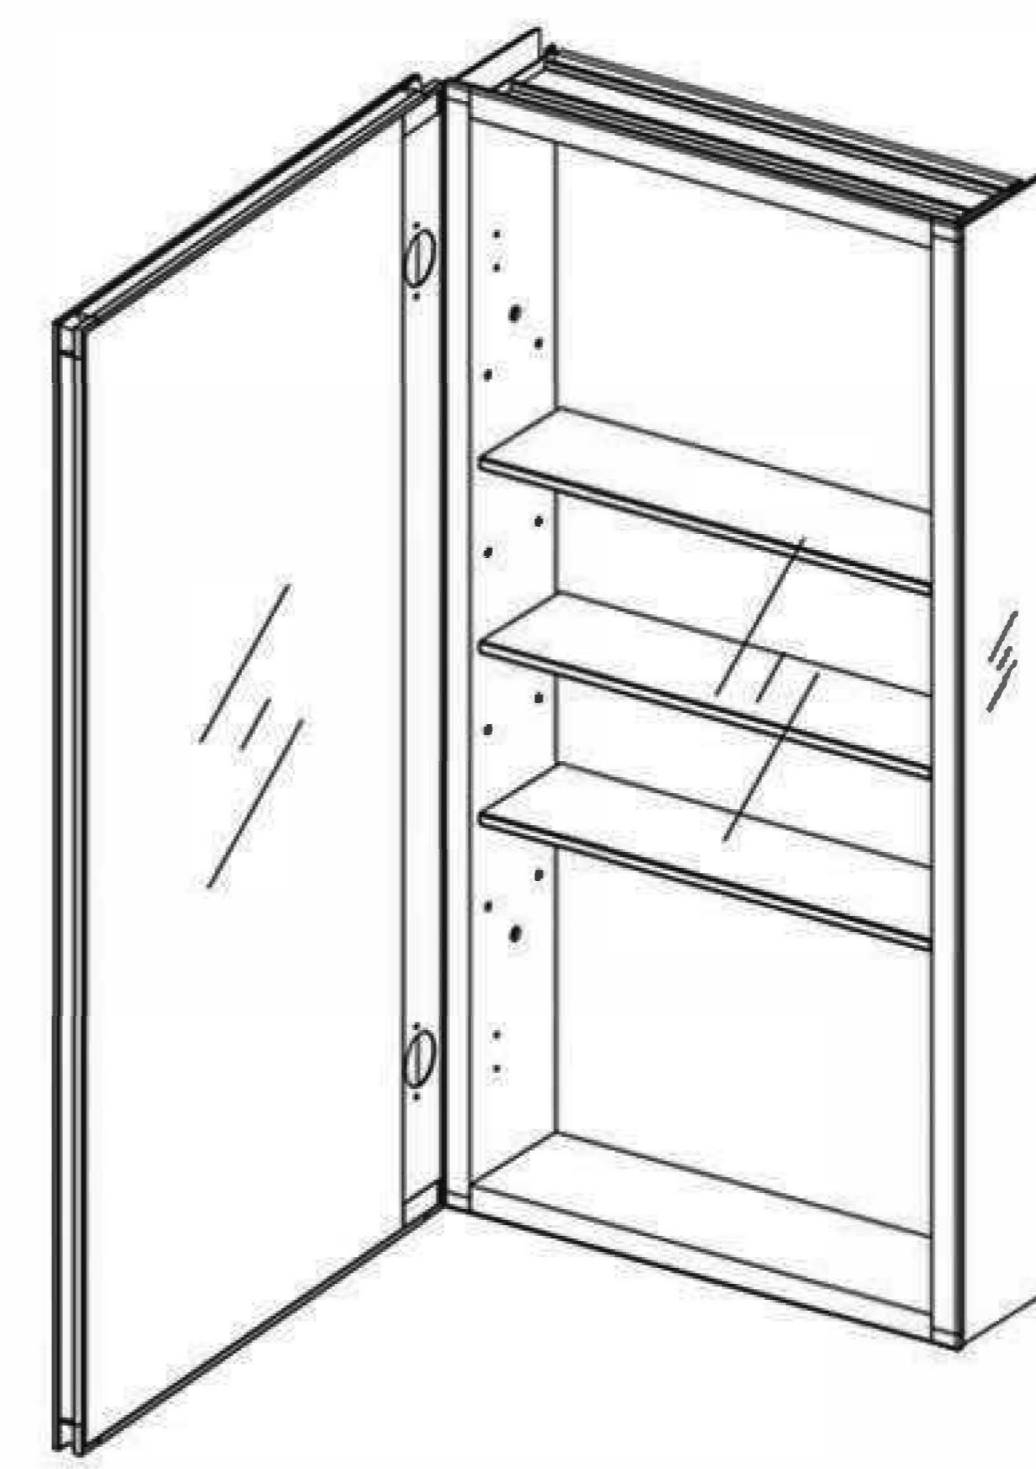

Features

- Mirror cabinet without light
- Mirrored interior with 3 adjustable glass shelves
- Includes installation hardware for recess mounting
- Can be recessed or surface mounted

Construction

- Aluminum body and door frame , grey surface
- 3 mirror design – rear of cabinet and both sides of door
- 2 pieces DTC 155° self-closing hinges

Dimensions

Height: 30" (762 mm)

Width: 18" (457 mm)

Depth: 5" (127 mm) When surface mounted

1" (25 mm) When recessed

Options

- Left or Right hand hinged
- Other widths / heights available

Installation Options

- Recessed Mount - Rough Opening - 29-1/2"H x 17-1/2"W x 4"D
(749 mm H x 445mm W x 102mm D)
- Surface Mount - Surface Mount Kit is included

Cabinet Dimensions

Rough-in Dimensions

Recessed Mount

Surface Mount