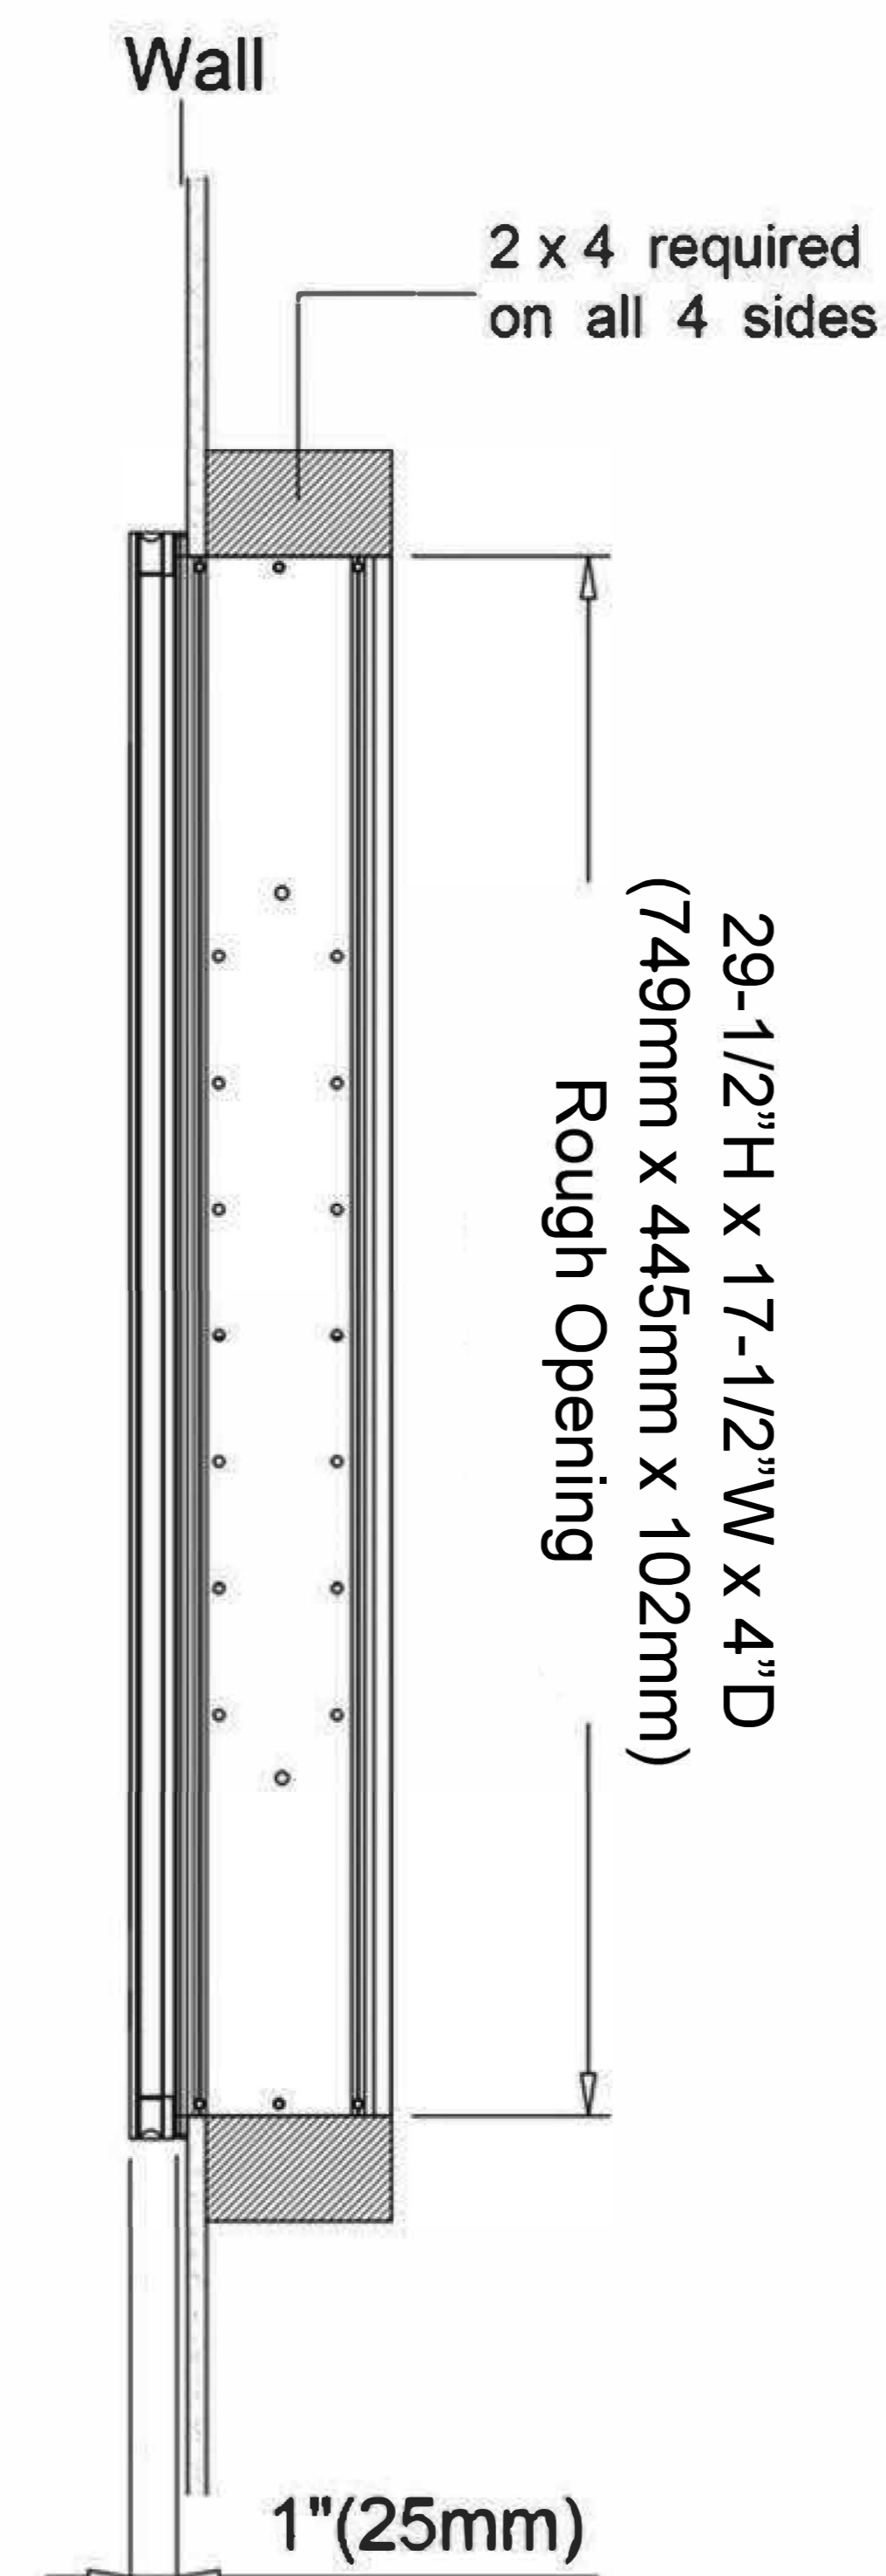

Features

- Mirror cabinet without light
- Mirrored interior with 3 adjustable glass shelves
- Includes installation hardware for recess mounting
- Can be recessed or surface mounted

Construction

- Aluminum body and door frame , grey surface
- 3 mirror design – rear of cabinet and both sides of door
- 2 pieces DTC 155° self-closing hinges

Dimensions

Height: 30" (762 mm)

Width: 18" (457 mm)

Depth: 5" (127 mm) When surface mounted

1" (25 mm) When recessed

Options

- Left or Right hand hinged
- Other widths / heights available

Installation Options

- Recessed Mount - Rough Opening - 29-1/2"H x 17-1/2"W x 4"D
(749 mm H x 445mm W x 102mm D)
- Surface Mount - Surface Mount Kit is included

Cabinet Dimensions

Rough-in Dimensions

Recessed Mount

Surface Mount