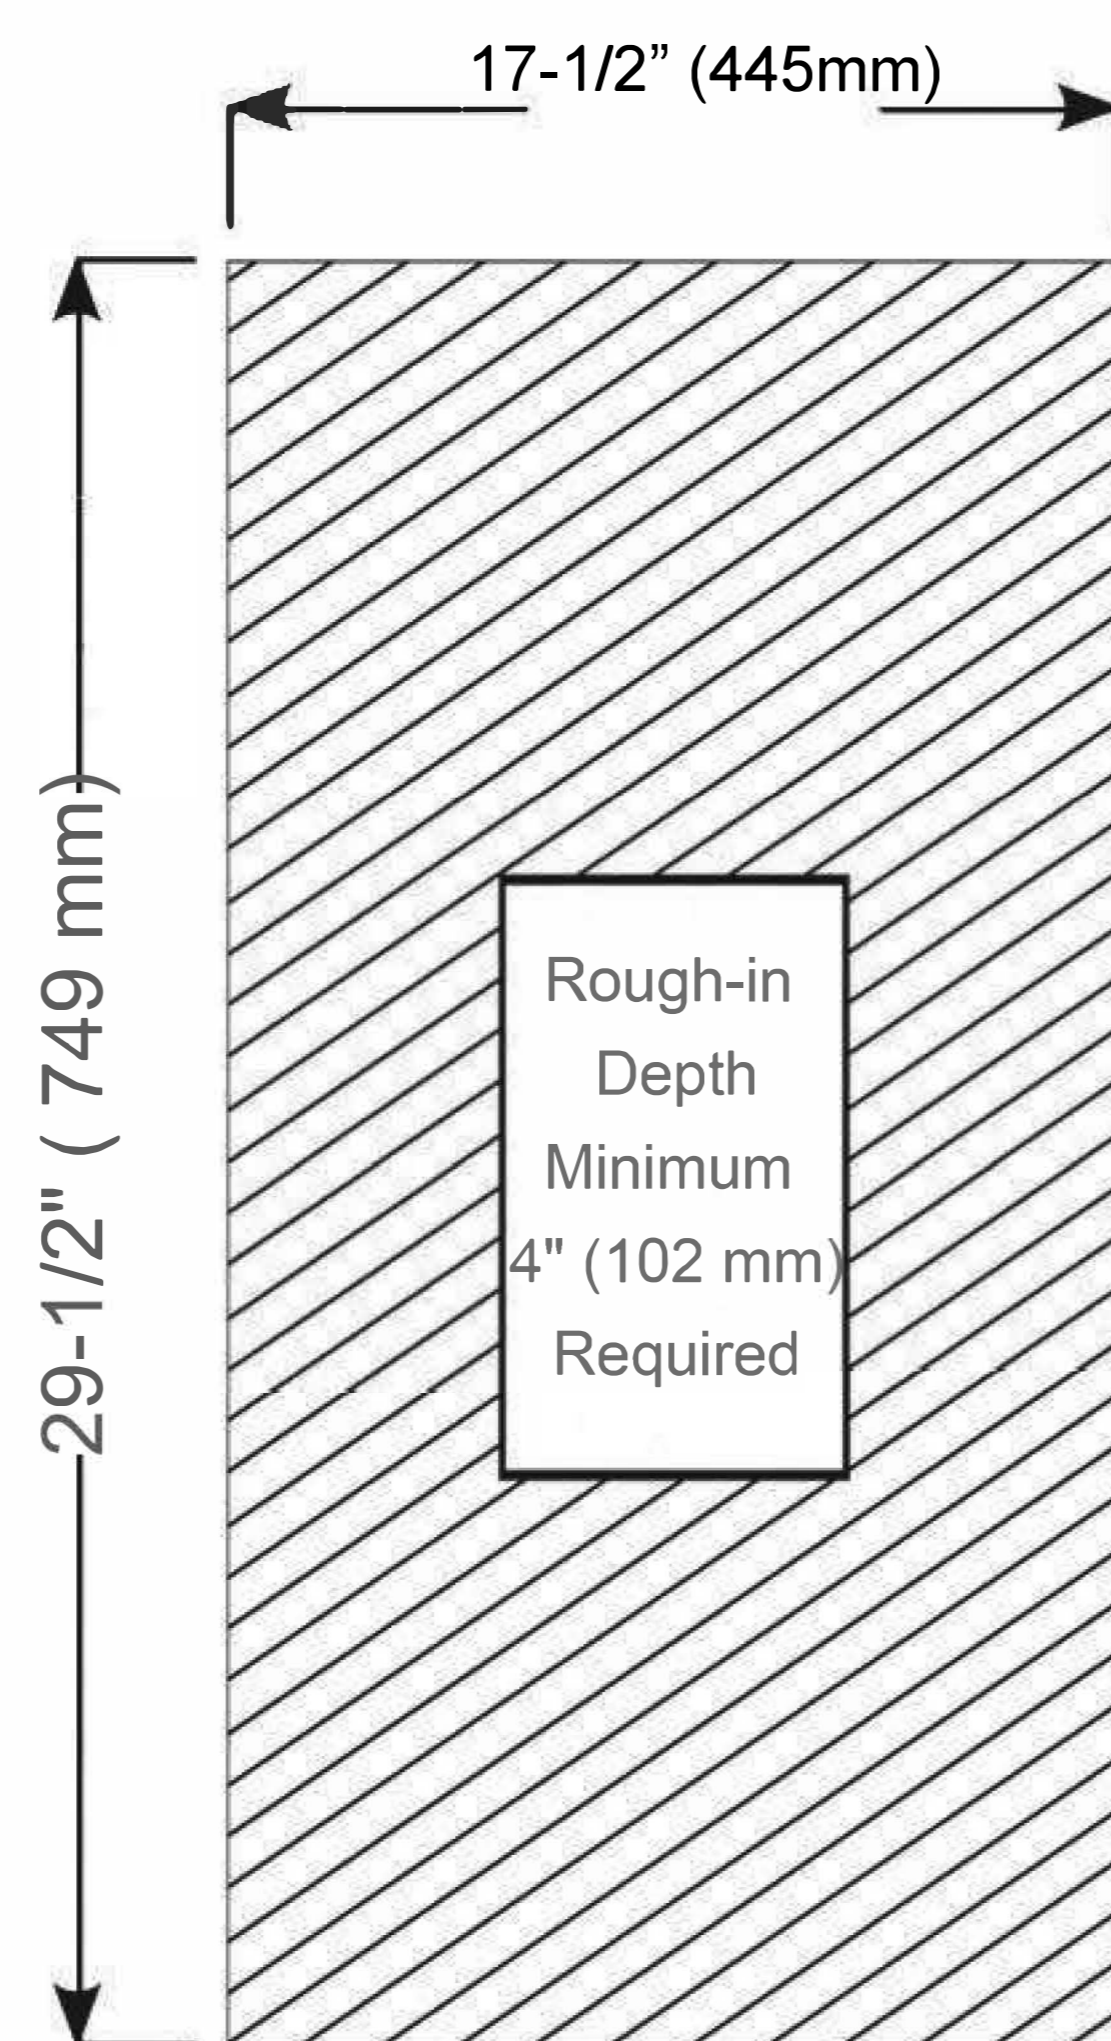

Features

- Mirror cabinet without light
- Mirrored interior with 3 adjustable glass shelves
- Includes installation hardware for recess mounting
- Can be recessed or surface mounted

Construction

- Aluminum body and door frame , grey surface
- 3 mirror design – rear of cabinet and both sides of door
- 2 pieces DTC 155° self-closing hinges

Dimensions

Height: 30" (762 mm)

Width: 18" (457 mm)

Depth: 5" (127 mm) When surface mounted

1" (25 mm) When recessed

Options

- Left or Right hand hinged
- Other widths / heights available

Installation Options

- Recessed Mount - Rough Opening - 29-1/2"H x 17-1/2"W x 4"D
(749 mm H x 445mm W x 102mm D)
- Surface Mount - Surface Mount Kit is included

Cabinet Dimensions

Rough-in Dimensions

Recessed Mount

Surface Mount