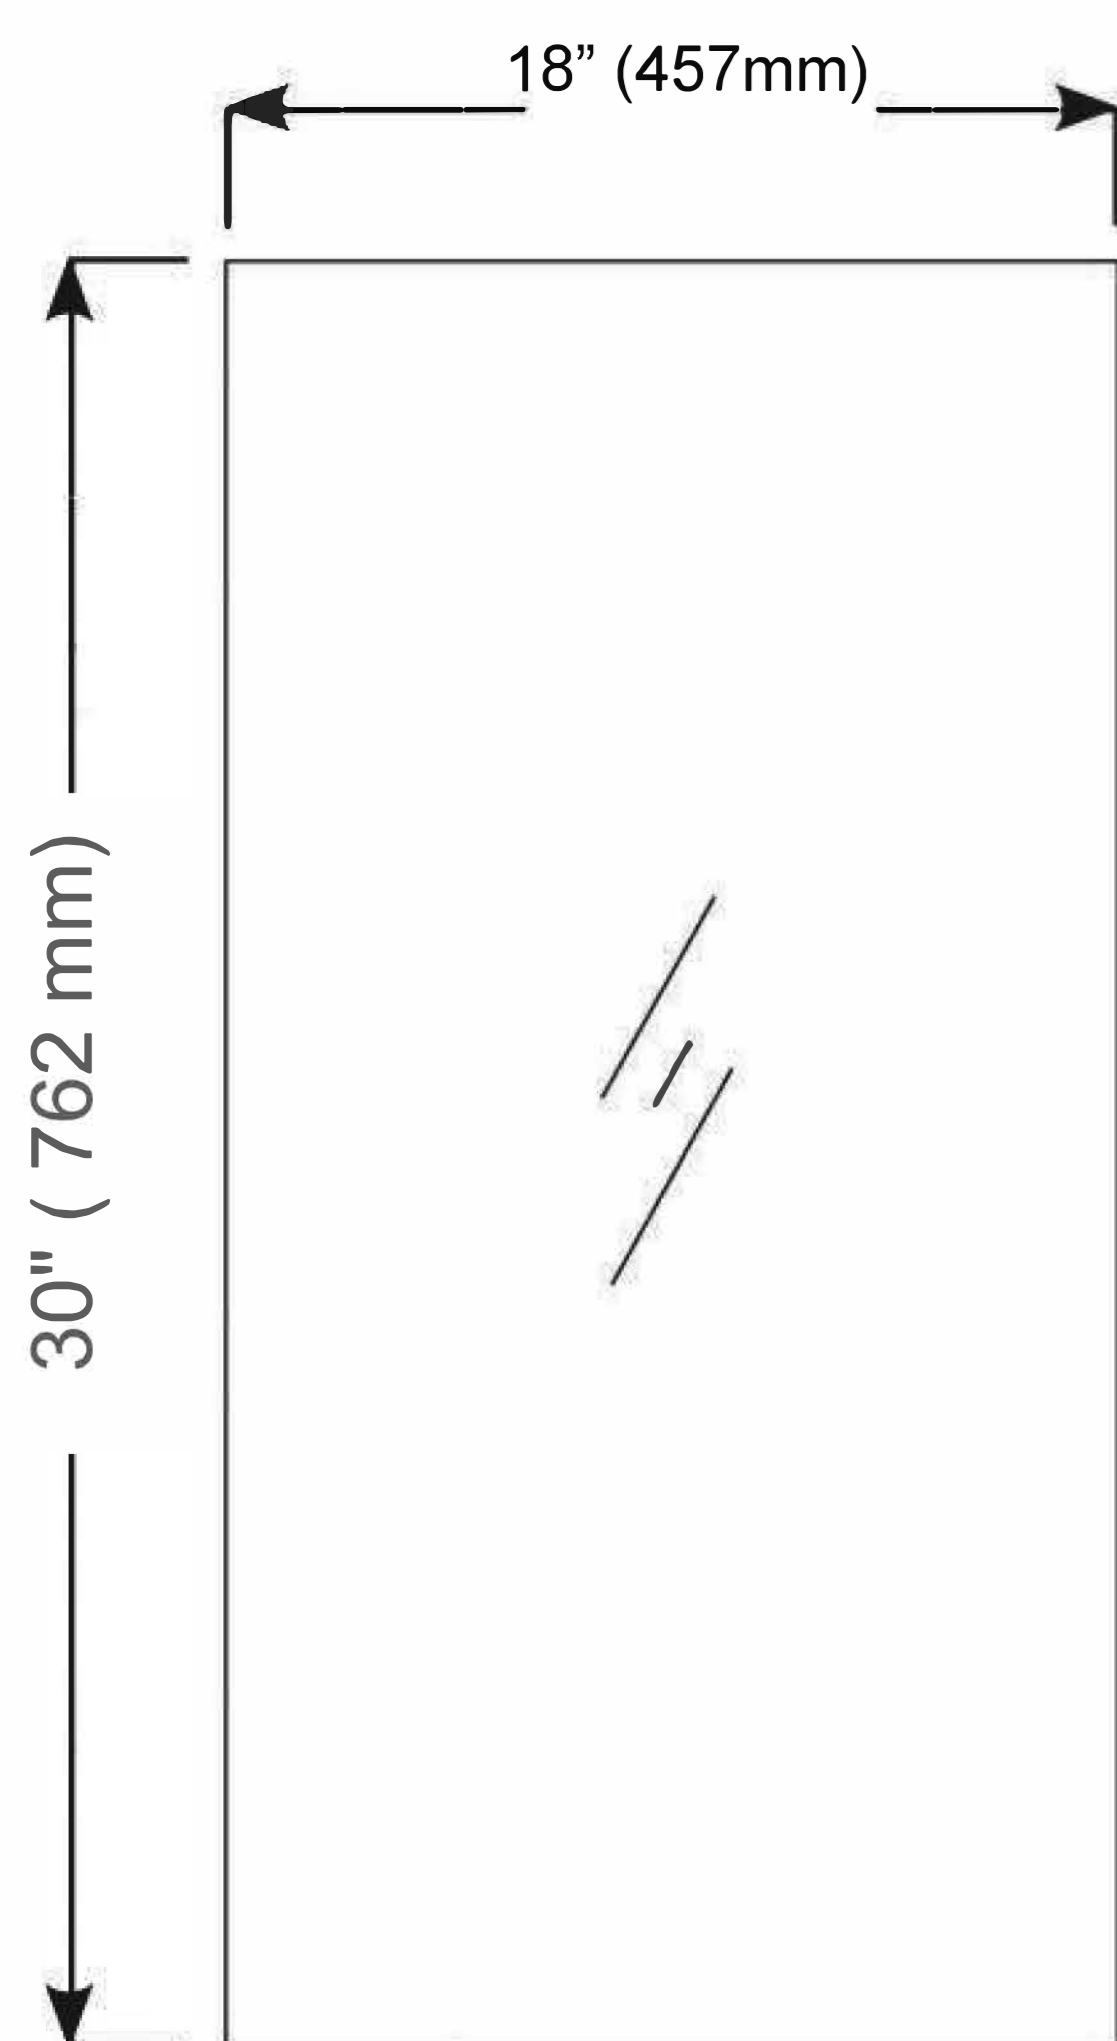

Features

- Mirror cabinet without light
- Mirrored interior with 3 adjustable glass shelves
- Includes installation hardware for recess mounting
- Can be recessed or surface mounted

Construction

- Aluminum body and door frame , grey surface
- 3 mirror design – rear of cabinet and both sides of door
- 2 pieces DTC 155° self-closing hinges

Dimensions

Height: 30" (762 mm)

Width: 18" (457 mm)

Depth: 5" (127 mm) When surface mounted

1" (25 mm) When recessed

Options

- Left or Right hand hinged
- Other widths / heights available

Installation Options

- Recessed Mount - Rough Opening - 29-1/2"H x 17-1/2"W x 4"D
(749 mm H x 445mm W x 102mm D)
- Surface Mount - Surface Mount Kit is included

Cabinet Dimensions

Rough-in Dimensions

Recessed Mount

Surface Mount