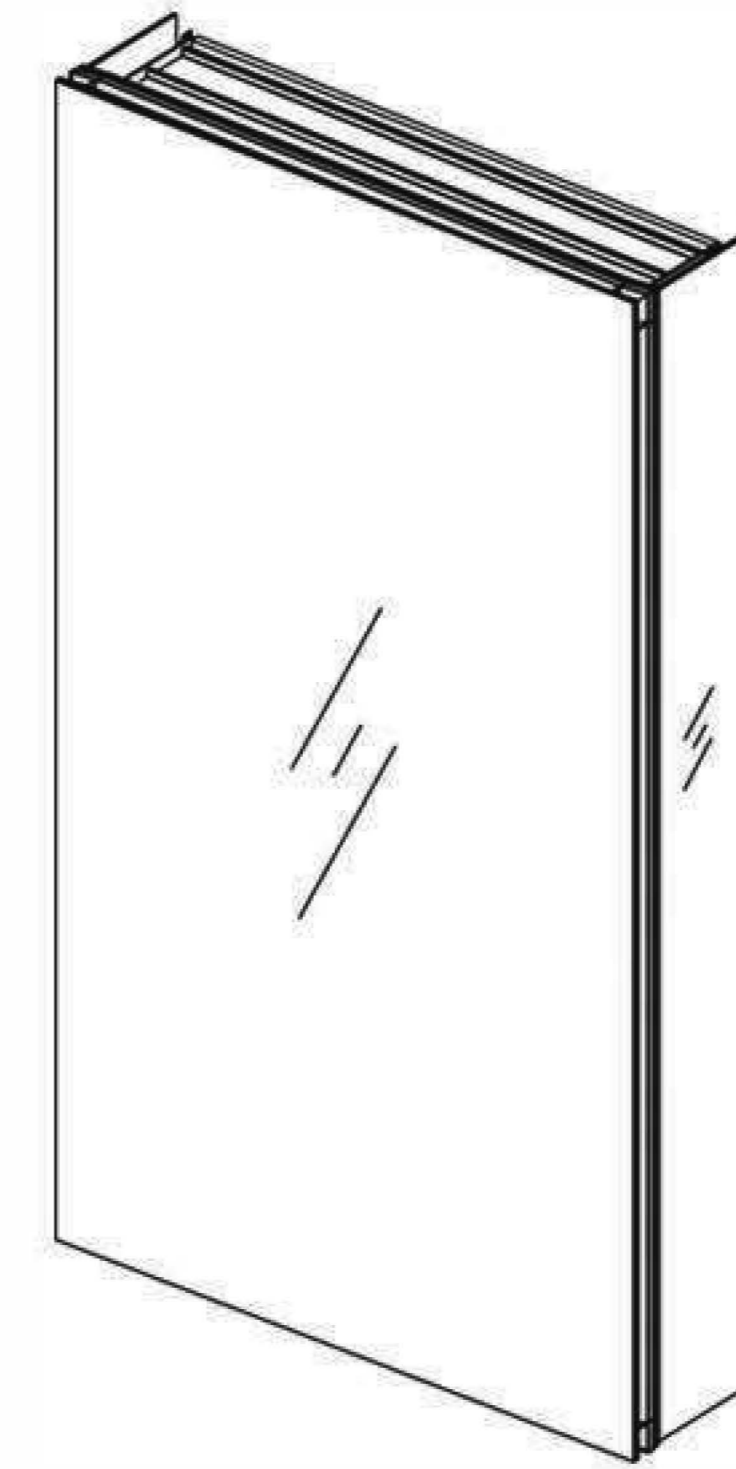

Features

- Mirror cabinet without light
- Mirrored interior with 3 adjustable glass shelves
- Includes installation hardware for recess mounting
- Can be recessed or surface mounted

Construction

- Aluminum body and door frame , grey surface
- 3 mirror design – rear of cabinet and both sides of door
- 2 pieces DTC 155° self-closing hinges

Dimensions

Height: 30" (762 mm)

Width: 18" (457 mm)

Depth: 5" (127 mm) When surface mounted

1" (25 mm) When recessed

Options

- Left or Right hand hinged
- Other widths / heights available

Installation Options

- Recessed Mount - Rough Opening - 29-1/2"H x 17-1/2"W x 4"D
(749 mm H x 445mm W x 102mm D)
- Surface Mount - Surface Mount Kit is included

Cabinet Dimensions

Rough-in Dimensions

Recessed Mount

Surface Mount