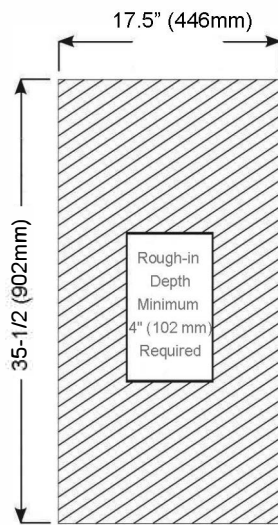

Features

- Mirror cabinet without light
- Mirrored interior with 3 adjustable glass shelves
- Includes installation hardware for recess mounting
- Can be recessed or surface mounted

Construction

- Aluminum body and door frame , grey surface
- 3 mirror design – rear of cabinet and both sides of door
- 2 pieces DTC 155° self-closing hinges

Dimensions

Height: 36" (914 mm)

Width: 18" (457 mm)

Depth: 5" (127 mm) When surface mounted

1" (25 mm) When recessed

Options

- Left or Right hand hinged
- Other widths / heights available

Installation Options

- Recessed Mount - Rough Opening - 35-1/2"H x 17-1/2"W x 4"D
(902 mm H x 446mm W x 102mm D)
- Surface Mount - Surface Mount Kit is included

Cabinet Dimensions

Rough-in Dimensions