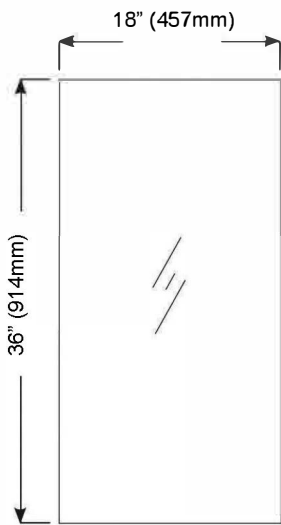

Features

- Mirror cabinet without light
- Mirrored interior with 3 adjustable glass shelves
- Includes installation hardware for recess mounting
- Can be recessed or surface mounted

Construction

- Aluminum body and door frame , grey surface
- 3 mirror design – rear of cabinet and both sides of door
- 2 pieces DTC 155° self-closing hinges

Dimensions

Height: 36" (914 mm)

Width: 18" (457 mm)

Depth: 5" (127 mm) When surface mounted

1" (25 mm) When recessed

Options

- Left or Right hand hinged
- Other widths / heights available

Installation Options

- Recessed Mount - Rough Opening - 35-1/2"H x 17-1/2"W x 4"D
(902 mm H x 446mm W x 102mm D)
- Surface Mount - Surface Mount Kit is included

Cabinet Dimensions

Rough-in Dimensions