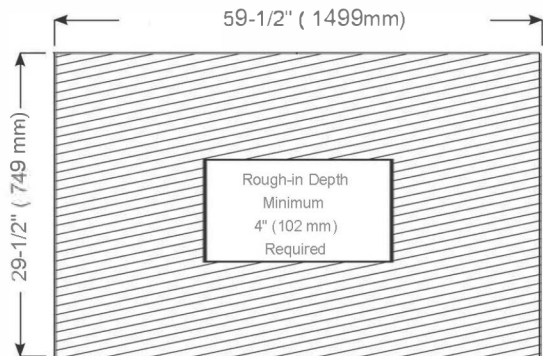

Construction

- Aluminum body and door frame , grey surface
- 3 mirror design – rear of cabinet and both sides of door
- 2 pieces DTC 155° self-closing hinges for each door

Dimensions

Height: 36" (914 mm)

Width: 60" (1524 mm)

Depth: 5" (127 mm) When surface mounted

1" (25 mm) When recessed

Options

- Other widths / heights available

Installation Options

- Recessed Mount - Rough Opening - 35-1/2"H x 59-1/2"W x 4"D (902 mm H x 1499 mm W x 102mm D)
- Surface Mount - Surface Mount Kit is included

Cabinet Dimensions

Rough-in Dimensions

Recessed Mount

Surface Mount