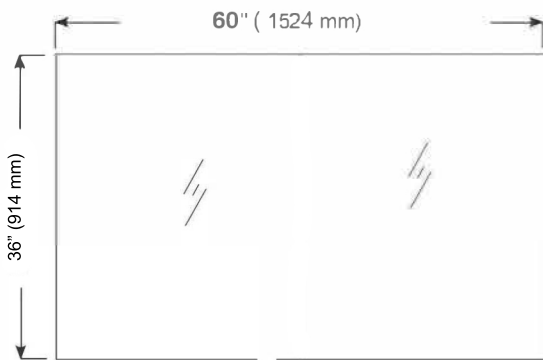

Construction

- Aluminum body and door frame , grey surface
- 3 mirror design – rear of cabinet and both sides of door
- 2 pieces DTC 155° self-closing hinges for each door

Dimensions

Height: 36" (914 mm)

Width: 60" (1524 mm)

Depth: 5" (127 mm) When surface mounted

1" (25 mm) When recessed

Options

- Other widths / heights available

Installation Options

- Recessed Mount - Rough Opening - 35-1/2"H x 59-1/2"W x 4"D (902 mm H x 1499 mm W x 102mm D)
- Surface Mount - Surface Mount Kit is included

Cabinet Dimensions

Rough-in Dimensions

Recessed Mount

Surface Mount