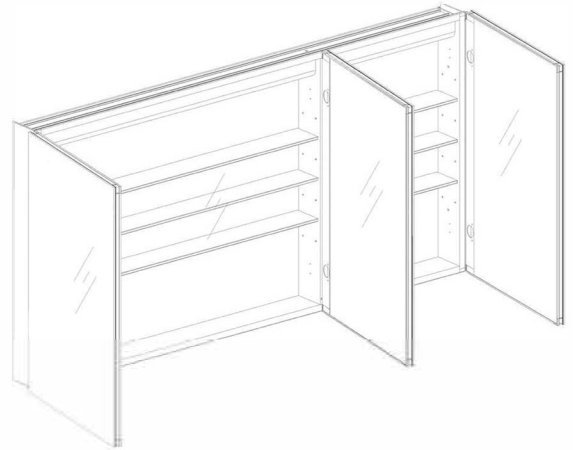

Features

- Mirror cabinet without light
- Mirrored interior with 3 adjustable glass shelves
- Includes installation hardware for recess mounting
- Can be recessed or surface mounted
- 3X Magnifying mirror

Construction

- Aluminum body and door frame , grey surface
- 3 mirror design – rear of cabinet and both sides of door
- 2 pieces DTC 155° self-closing hinges for each door

Dimensions

Height: 36" (914 mm)

Width: 60" (1524 mm)

Depth: 5" (127 mm) When surface mounted

1" (25 mm) When recessed

Options

- Other widths / heights available

Installation Options

- Recessed Mount - Rough Opening - 35-1/2"H x 59-1/2"W x 4"D (902 mm H x 1499 mm W x 102mm D)
- Surface Mount - Surface Mount Kit is included

Cabinet Dimensions

Rough-in Dimensions

Recessed Mount

Surface Mount