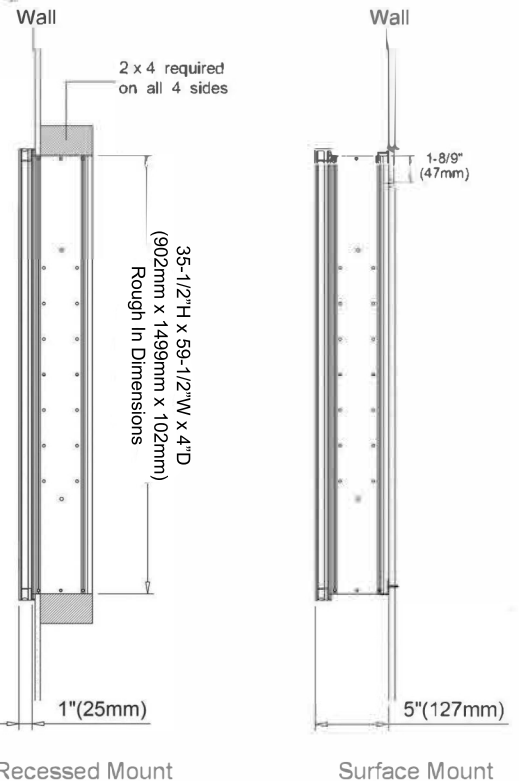

Construction

- Aluminum body and door frame , grey surface
- 3 mirror design – rear of cabinet and both sides of door
- 2 pieces DTC 155° self-closing hinges for each door

Dimensions

Height: 36" (914 mm)

Width: 60" (1524 mm)

Depth: 5" (127 mm) When surface mounted

1" (25 mm) When recessed

Options

- Other widths / heights available

Installation Options

- Recessed Mount - Rough Opening - 35-1/2"H x 59-1/2"W x 4"D (902 mm H x 1499 mm W x 102mm D)
- Surface Mount - Surface Mount Kit is included

Cabinet Dimensions

Rough-in Dimensions

Recessed Mount

Surface Mount