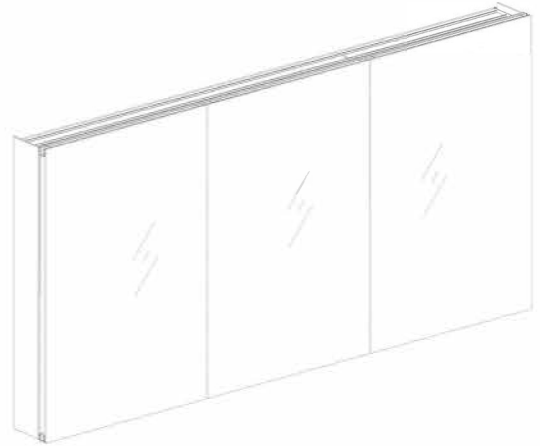

Features

- Mirror cabinet without light
- Mirrored interior with 3 adjustable glass shelves
- Includes installation hardware for recess mounting
- Can be recessed or surface mounted
- 3X Magnifying mirror

Construction

- Aluminum body and door frame , grey surface
- 3 mirror design – rear of cabinet and both sides of door
- 2 pieces DTC 155° self-closing hinges for each door

Dimensions

Height: 36" (914 mm)

Width: 60" (1524 mm)

Depth: 5" (127 mm) When surface mounted

1" (25 mm) When recessed

Options

- Other widths / heights available

Installation Options

- Recessed Mount - Rough Opening - 35-1/2"H x 59-1/2"W x 4"D (902 mm H x 1499 mm W x 102mm D)
- Surface Mount - Surface Mount Kit is included