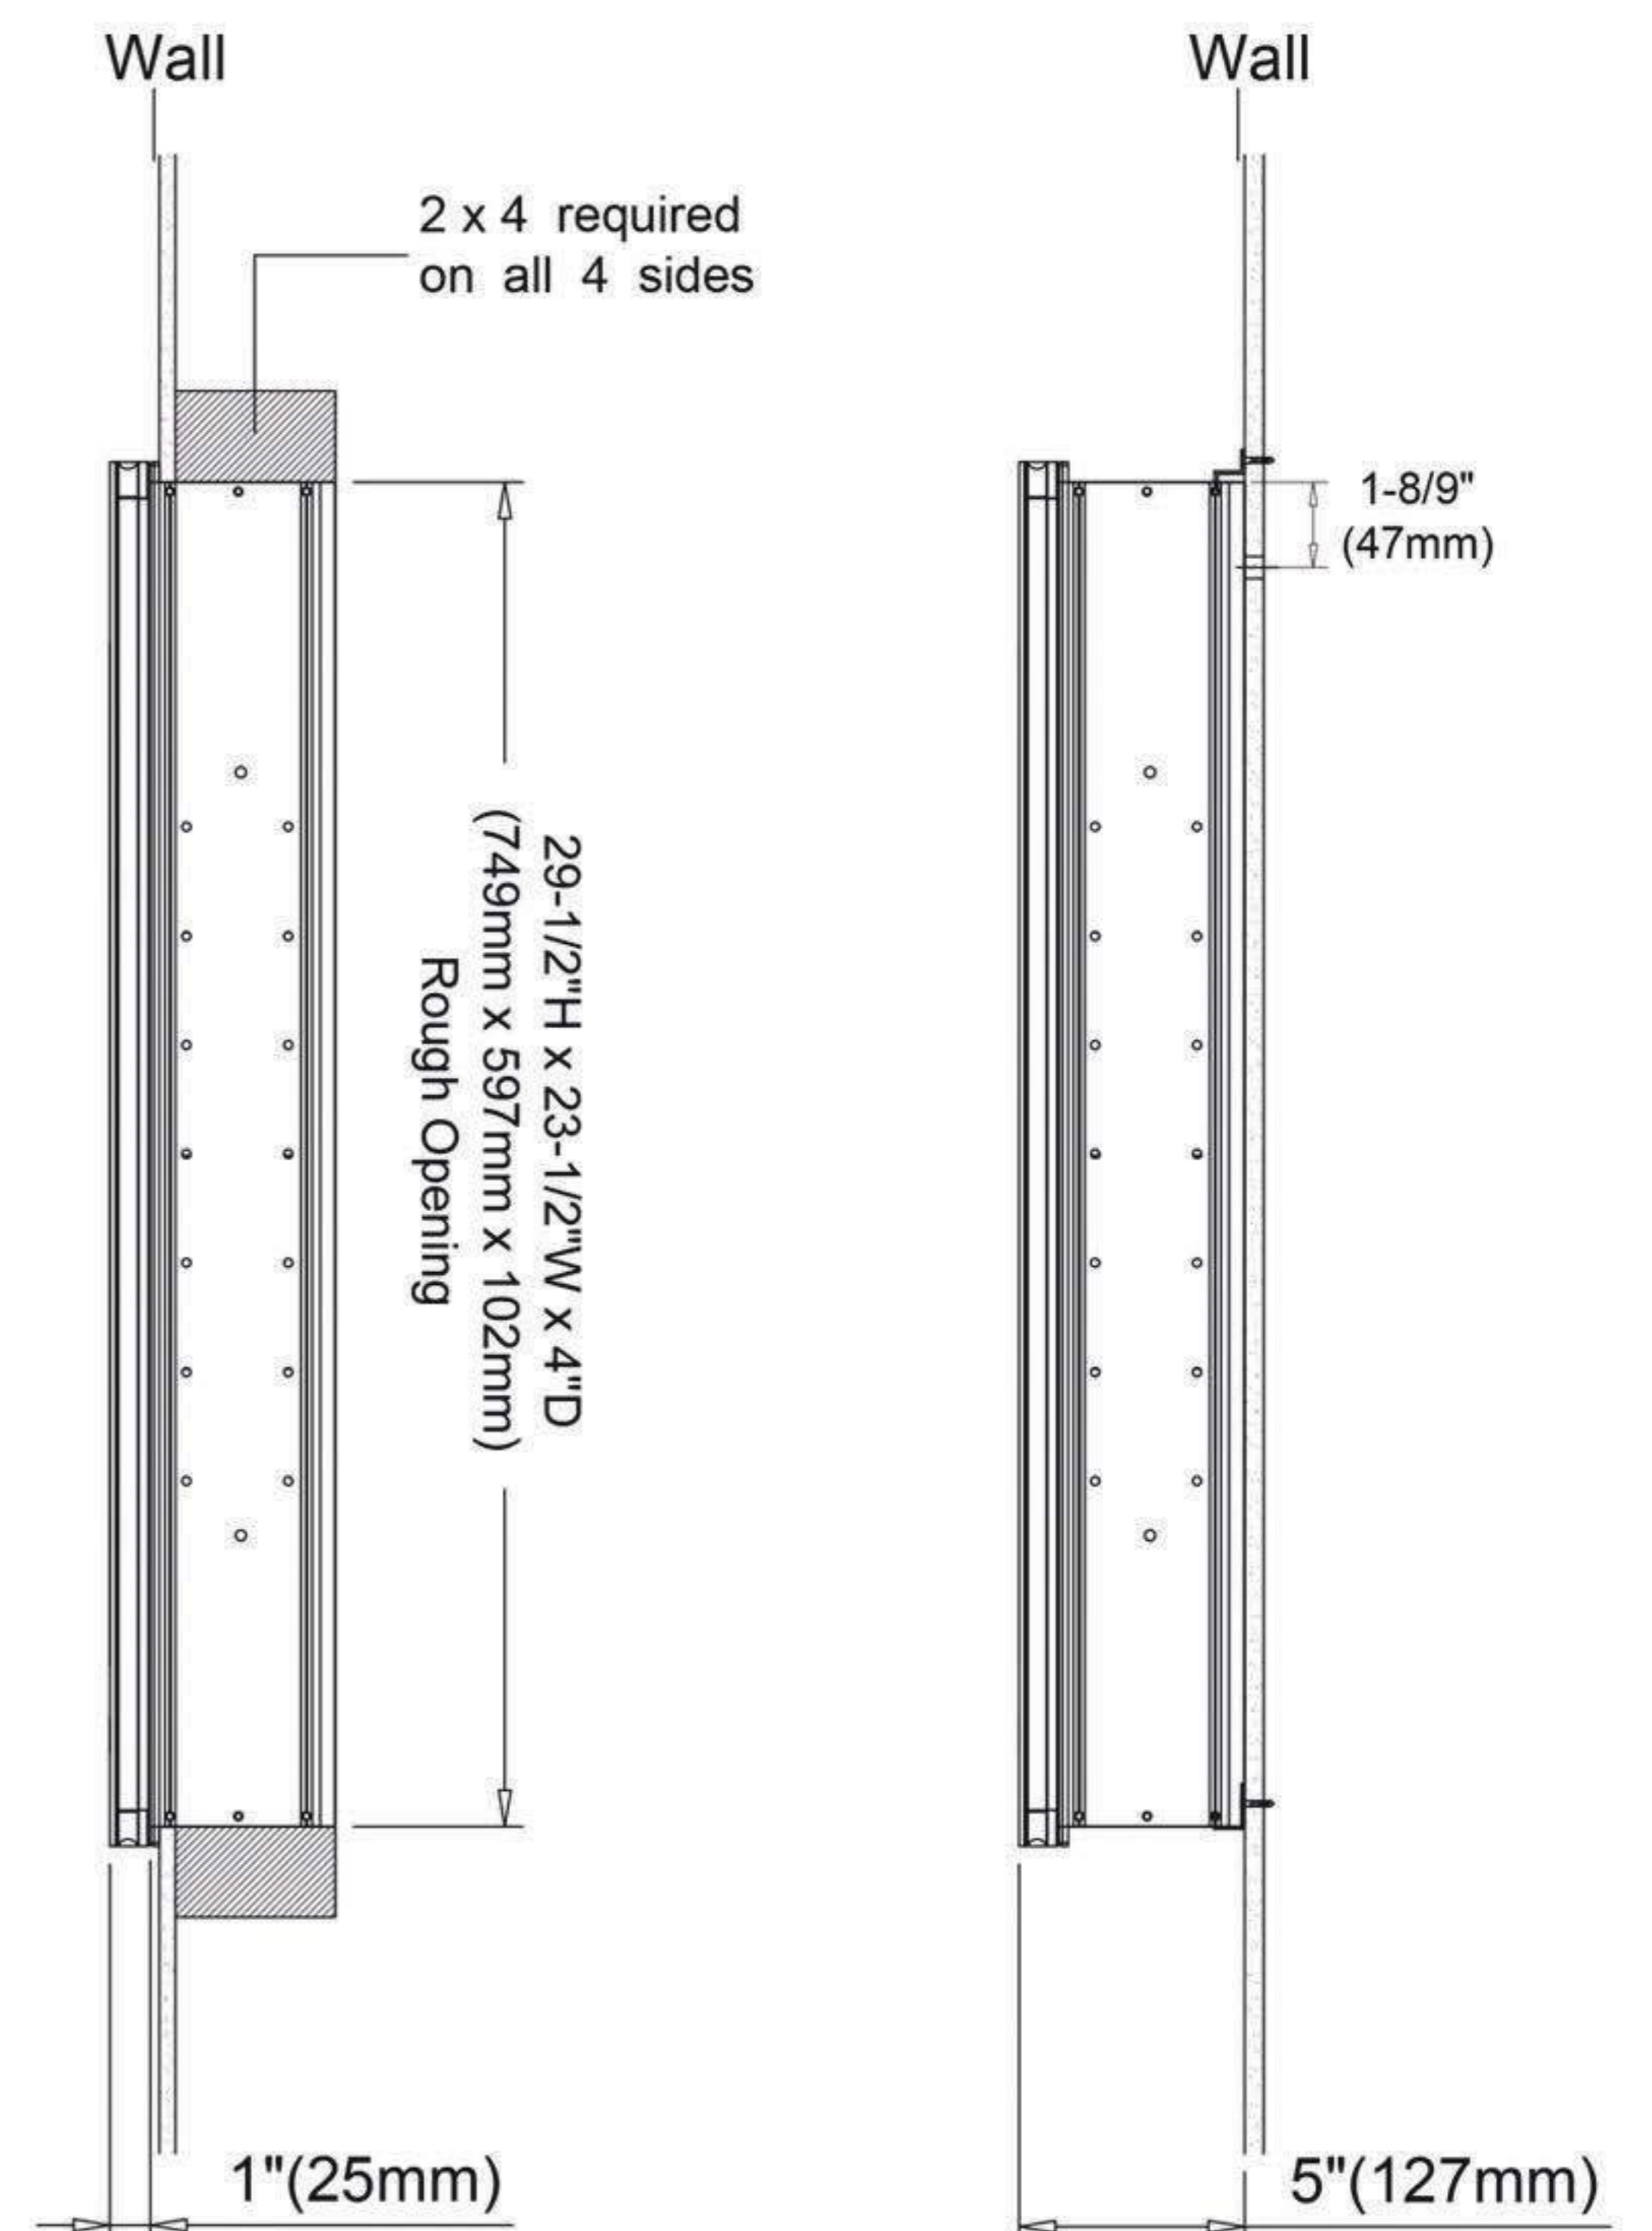

## Dimensions

Height: 30" ( 762 mm)

Width: 30" ( 762 mm)

Depth: 5" (127 mm) When surface mounted

1" (25 mm) When recessed

## Options

- Left door 20" width , Right door 10" width  
Or Left door 10" width , Right door 20" width
- Other widths / heights available

## Installation Options

- Recessed Mount - Rough Opening - 29-1/2"H x 29-1/2"W x 4"D  
(749 mm H x 749mm W x 102mm D)
- Surface Mount - Surface Mount Kit is included

Cabinet Dimensions

Rough-in Dimensions

Recessed Mount

Surface Mount