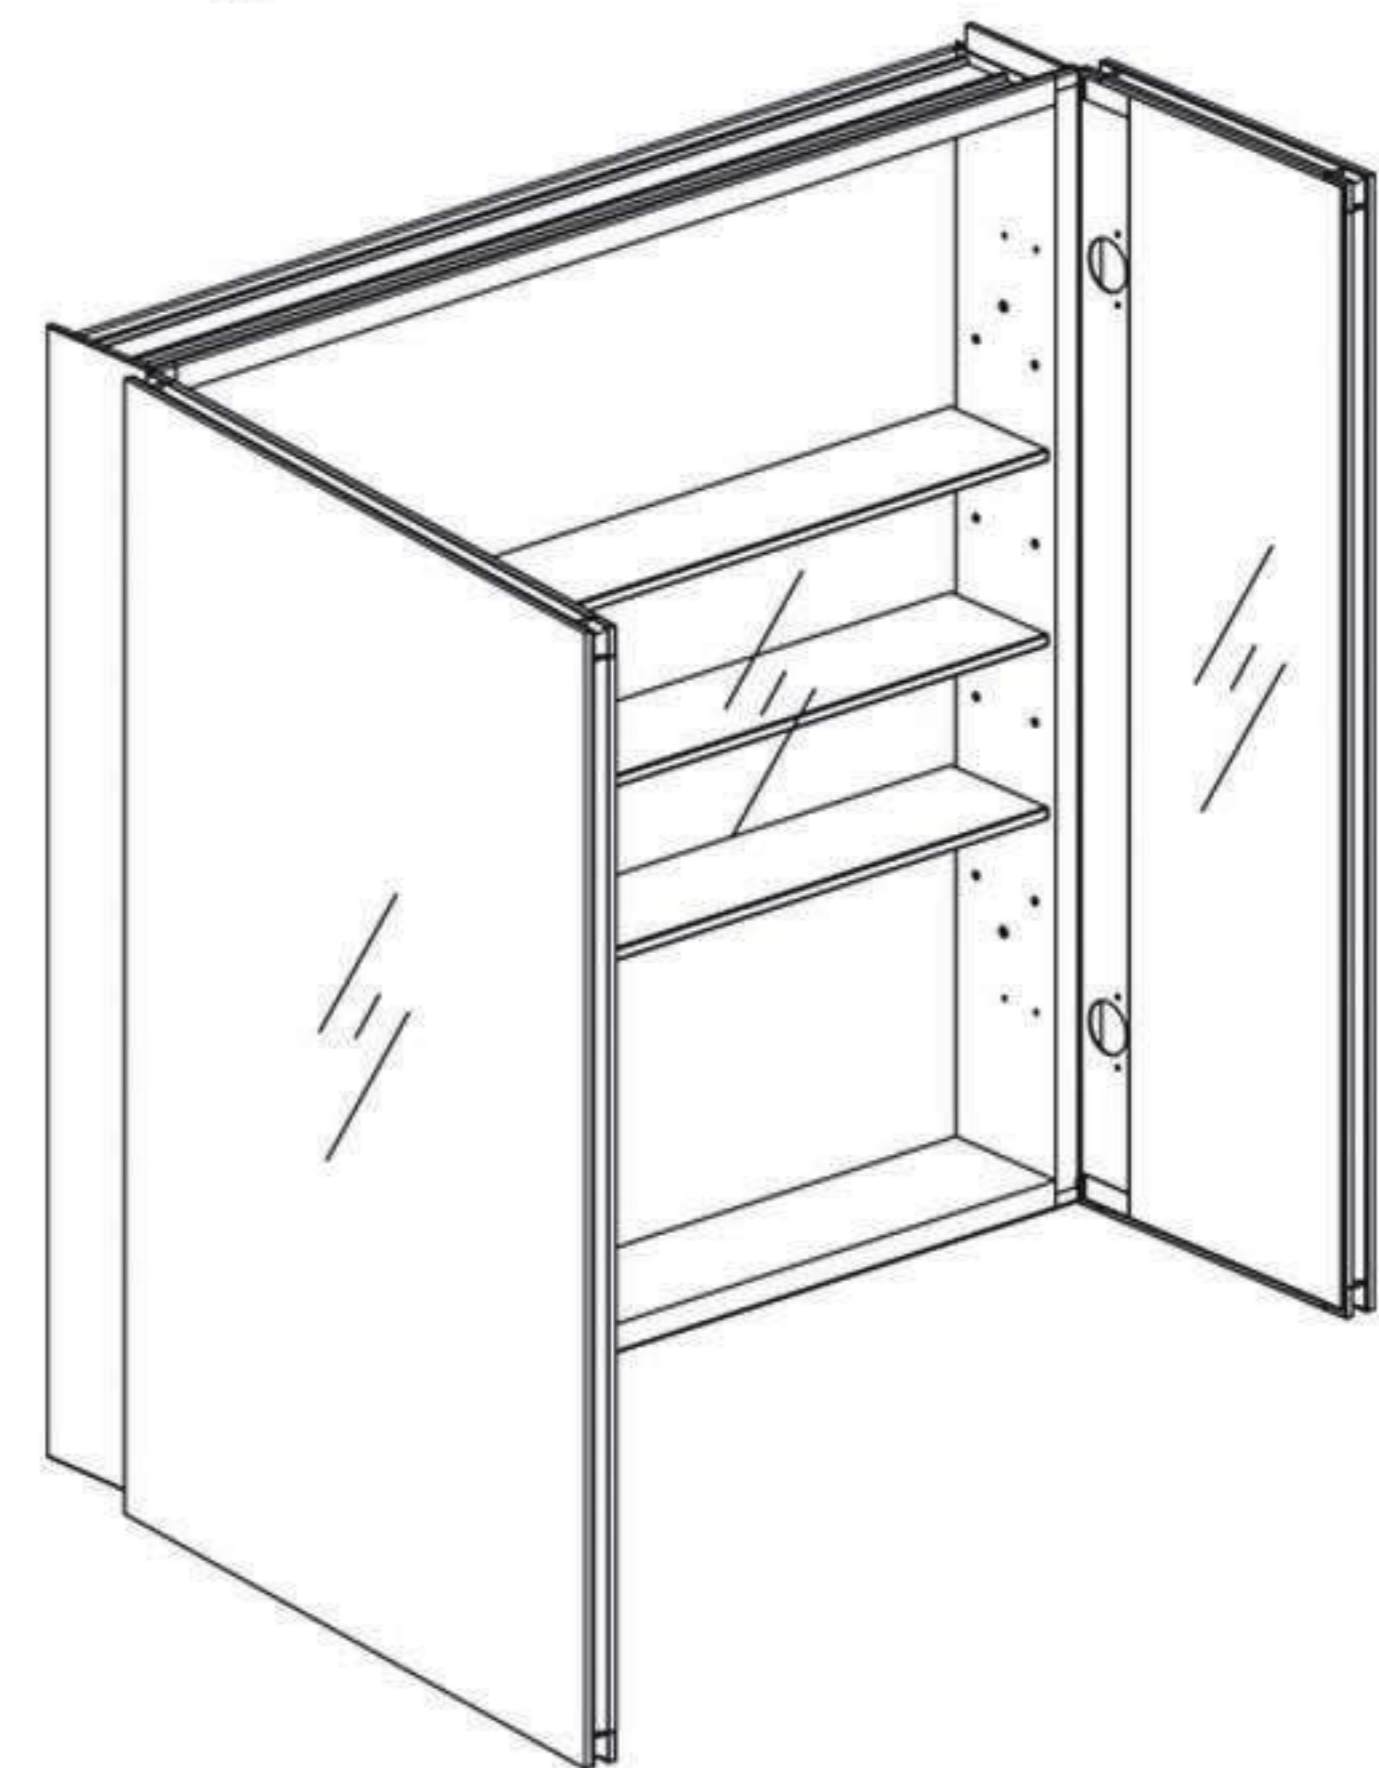

## Features

- Mirror cabinet without light
- Mirrored interior with 3 adjustable glass shelves
- Includes installation hardware for recess mounting
- Can be recessed or surface mounted

## Dimensions

Height: 30" ( 762 mm)

Width: 30" ( 762 mm)

Depth: 5" (127 mm) When surface mounted

1" (25 mm) When recessed

## Options

- Left door 20" width , Right door 10" width  
Or Left door 10" width , Right door 20" width
- Other widths / heights available

## Installation Options

- Recessed Mount - Rough Opening - 29-1/2"H x 29-1/2"W x 4"D  
(749 mm H x 749mm W x 102mm D)
- Surface Mount - Surface Mount Kit is included

Cabinet Dimensions

Rough-in Dimensions