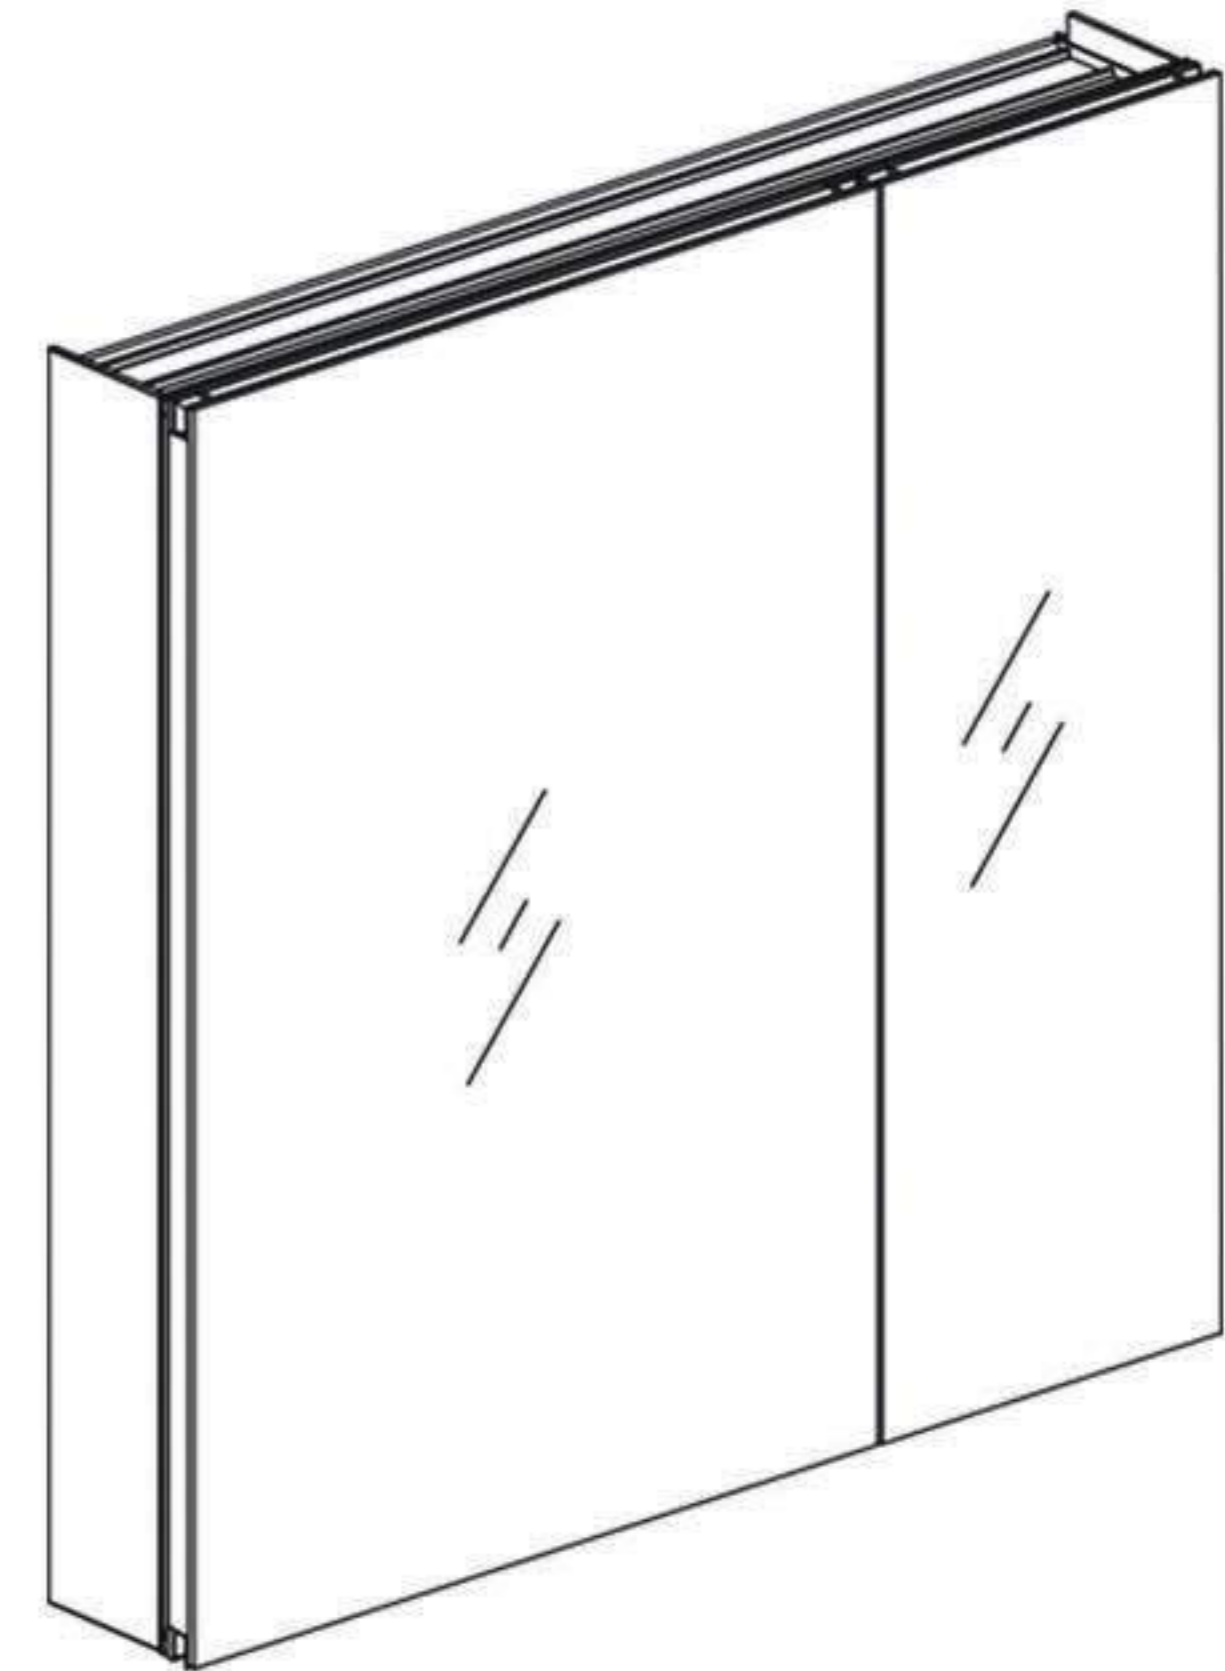

Features

- Mirror cabinet without light
- Mirrored interior with 3 adjustable glass shelves
- Includes installation hardware for recess mounting
- Can be recessed or surface mounted

Construction

- Aluminum body and door frame , grey surface
- 3 mirror design – rear of cabinet and both sides of door
- 2 pieces DTC 155° self-closing hinges for each door

Dimensions

Height: 30" (762 mm)

Width: 30" (762 mm)

Depth: 5" (127 mm) When surface mounted

1" (25 mm) When recessed

Options

- Left door 20" width , Right door 10" width
  Or Left door 10" width , Right door 20" width
- Other widths / heights available

Installation Options

- Recessed Mount - Rough Opening - 29-1/2"H x 29-1/2"W x 4"D
  (749 mm H x 749mm W x 102mm D)
- Surface Mount - Surface Mount Kit is included

Cabinet Dimensions

Rough-in Dimensions