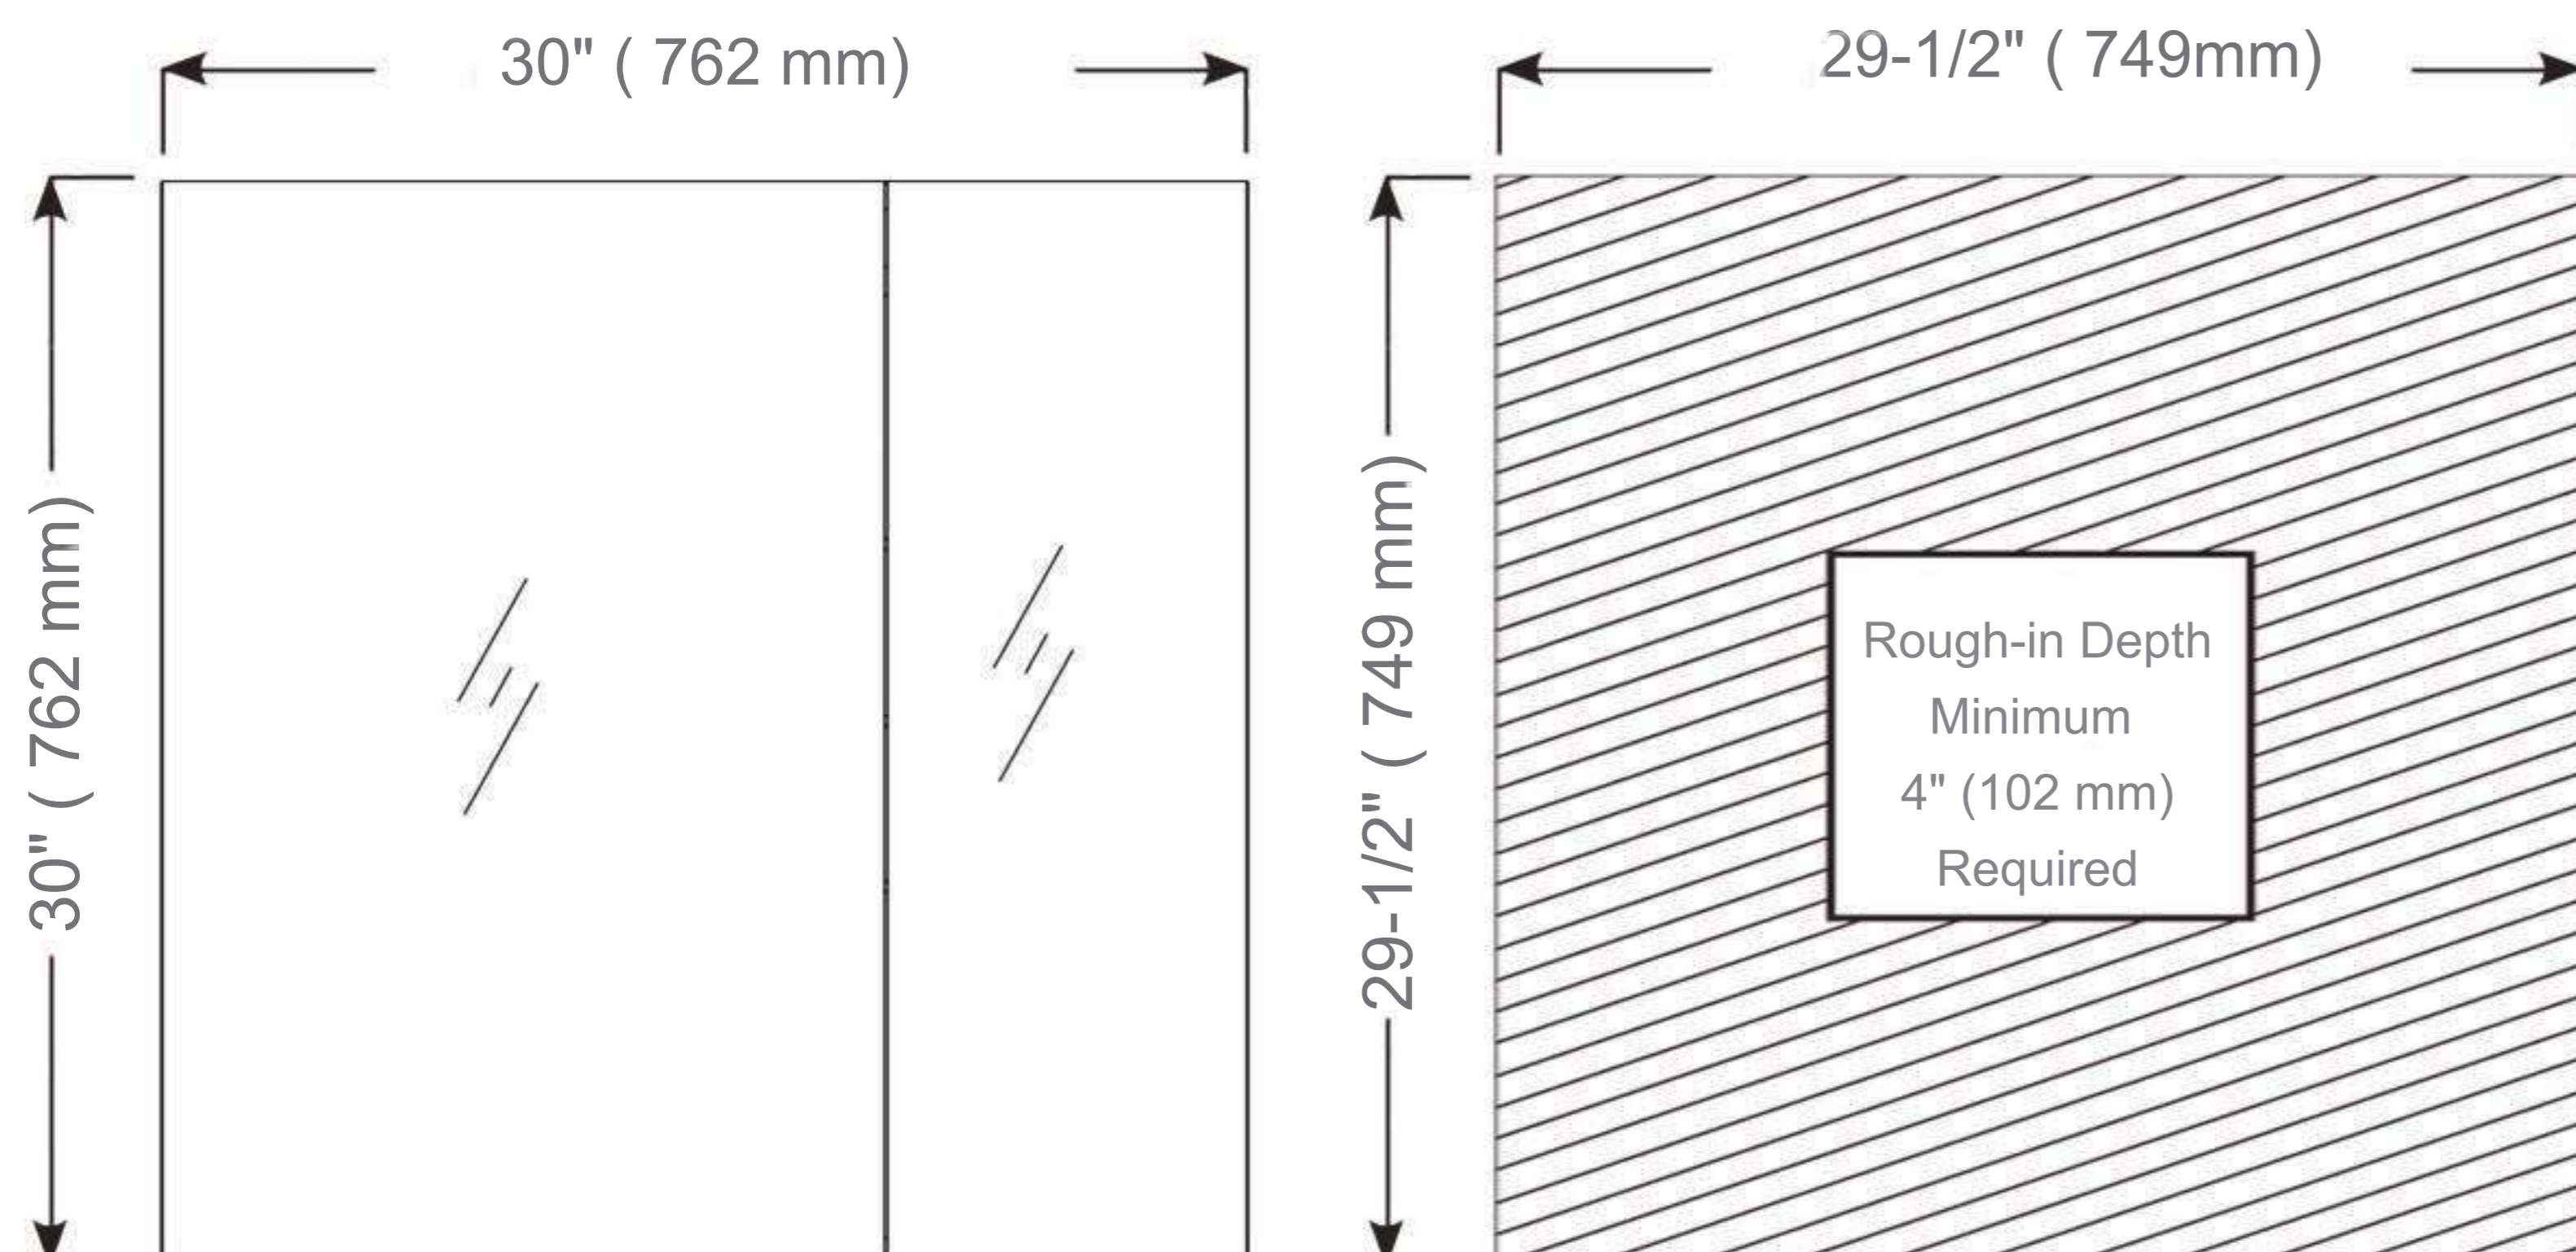

## Dimensions

Height: 30" ( 762 mm)

Width: 30" ( 762 mm)

Depth: 5" (127 mm) When surface mounted

1" (25 mm) When recessed

## Options

- Left door 20" width , Right door 10" width  
Or Left door 10" width , Right door 20" width
- Other widths / heights available

## Installation Options

- Recessed Mount - Rough Opening - 29-1/2"H x 29-1/2"W x 4"D  
(749 mm H x 749mm W x 102mm D)
- Surface Mount - Surface Mount Kit is included

Cabinet Dimensions

Rough-in Dimensions