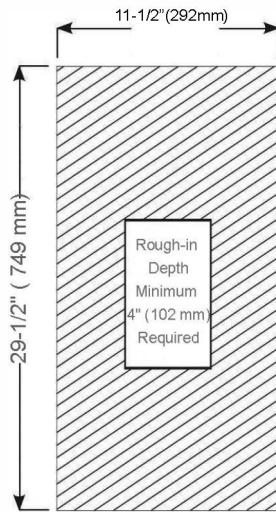

Construction

- Aluminum body and door frame , grey surface
- 3 mirror design – rear of cabinet and both sides of door
- 2 pieces DTC 155° self-closing hinges

Dimensions

Height: 30" (762 mm)

Width: 12" (305 mm)

Depth: 5" (127 mm) When surface mounted

1" (25 mm) When recessed

Options

- Left or Right hand hinged
- Other widths / heights available

Installation Options

- Recessed Mount - Rough Opening - 29-1/2"H x 11-1/2"W x 4"D (749 mm H x 292mm W x 102mm D)
- Surface Mount - Surface Mount Kit is included

Cabinet Dimensions

Rough-in Dimensions

Recessed Mount

Surface Mount