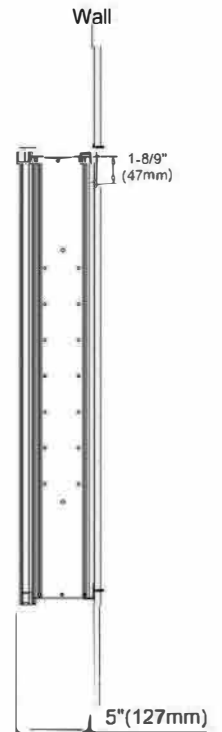

Features

- Mirror cabinet without light
- Mirrored interior with 3 adjustable glass shelves
- Includes installation hardware for recess mounting
- Can be recessed or surface mounted
- 3X Magnifying Mirror

Construction

- Aluminum body and door frame , grey surface
- 3 mirror design – rear of cabinet and both sides of door
- 2 pieces DTC 155° self-closing hinges

Dimensions

Height: 30" (762 mm)

Width: 12" (305 mm)

Depth: 5" (127 mm) When surface mounted

1" (25 mm) When recessed

Options

- Left or Right hand hinged
- Other widths / heights available

Installation Options

- Recessed Mount - Rough Opening - 29-1/2"H x 11-1/2"W x 4"D (749 mm H x 292mm W x 102mm D)
- Surface Mount - Surface Mount Kit is included

Cabinet Dimensions

Rough-in Dimensions

Recessed Mount

Surface Mount