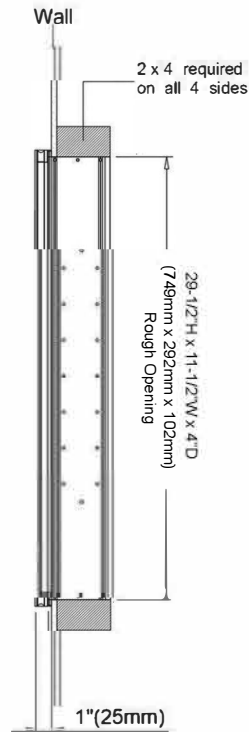

Features

- Mirror cabinet without light
- Mirrored interior with 3 adjustable glass shelves
- Includes installation hardware for recess mounting
- Can be recessed or surface mounted
- 3X Magnifying Mirror

Construction

- Aluminum body and door frame , grey surface
- 3 mirror design – rear of cabinet and both sides of door
- 2 pieces DTC 155° self-closing hinges

Dimensions

Height: 30" (762 mm)

Width: 12" (305 mm)

Depth: 5" (127 mm) When surface mounted

1" (25 mm) When recessed

Options

- Left or Right hand hinged
- Other widths / heights available

Installation Options

- Recessed Mount - Rough Opening - 29-1/2"H x 11-1/2"W x 4"D (749 mm H x 292mm W x 102mm D)
- Surface Mount - Surface Mount Kit is included

Cabinet Dimensions

Rough-in Dimensions

Recessed Mount

Surface Mount