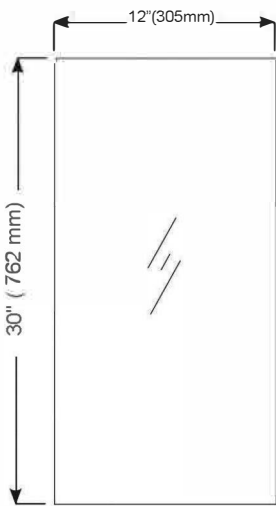

Construction

- Aluminum body and door frame , grey surface
- 3 mirror design – rear of cabinet and both sides of door
- 2 pieces DTC 155° self-closing hinges

Dimensions

Height: 30" (762 mm)

Width: 12" (305 mm)

Depth: 5" (127 mm) When surface mounted

1" (25 mm) When recessed

Options

- Left or Right hand hinged
- Other widths / heights available

Installation Options

- Recessed Mount - Rough Opening - 29-1/2"H x 11-1/2"W x 4"D (749 mm H x 292mm W x 102mm D)
- Surface Mount - Surface Mount Kit is included

Cabinet Dimensions

Rough-in Dimensions

Recessed Mount

Surface Mount