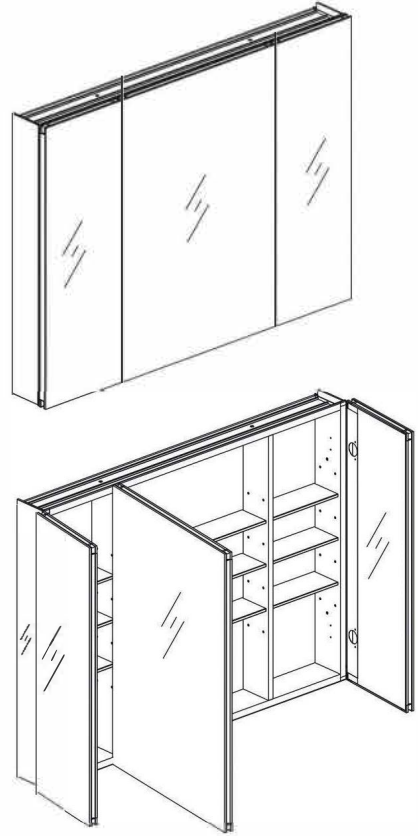

Features

- Mirror cabinet without light
- Mirrored interior with 3 rows of adjustable glass shelves
- Includes installation hardware for recess mounting
- Can be recessed or surface mounted
- 3X Magnifying Mirror

Construction

- Aluminum body and door frame , grey surface
- 3 mirror design – rear of cabinet and both sides of door
- 4 pieces DTC 155° self-closing hinges , 2 DTC 90° in the middle

Dimensions

Height: 30" (762 mm)
 Width: 48" (1219 mm)
 Depth: 5" (127 mm) When surface mounted
 1" (25 mm) When recessed

Options

- Other widths / heights available

Installation Options

- Recessed Mount - Rough Opening - 29-1/2"H x 47-1/2"W x 4"D (749 mm H x 1206 mm W x 102mm D)
- Surface Mount - Surface Mount Kit is included

Cabinet Dimensions

Rough-in Dimensions

Recessed Mount

Surface Mount