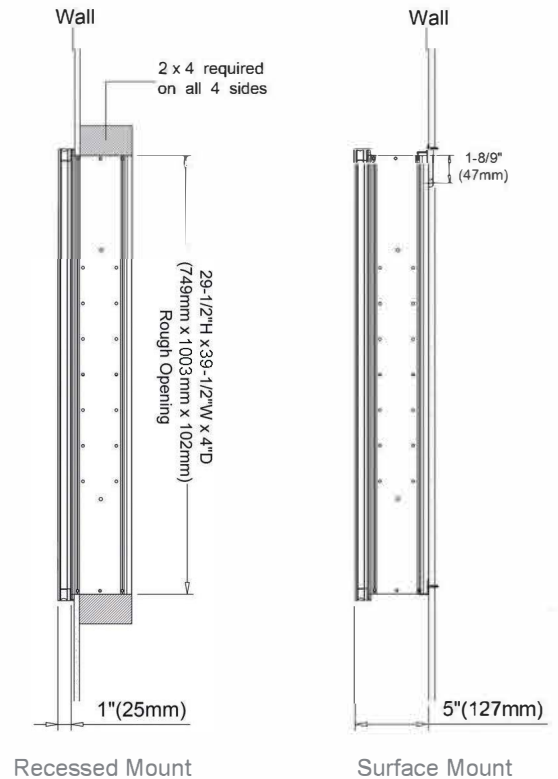

Features

- Mirror cabinet without light
- Mirrored interior with 3 rows of adjustable glass shelves
- Includes installation hardware for recess mounting
- Can be recessed or surface mounted
- 3X Magnifying Mirror

Construction

- Aluminum body and door frame , grey surface
- 3 mirror design – rear of cabinet and both sides of door
- 4 pieces DTC 155° self-closing hinges , 2 DTC 90° in the middle

Dimensions

Height: 30" (762 mm)
 Width: 48" (1219 mm)
 Depth: 5" (127 mm) When surface mounted
 1" (25 mm) When recessed

Options

- Other widths / heights available

Installation Options

- Recessed Mount - Rough Opening - 29-1/2"H x 47-1/2"W x 4"D (749 mm H x 1206 mm W x 102mm D)
- Surface Mount - Surface Mount Kit is included

Cabinet Dimensions

Rough-in Dimensions

Recessed Mount

Surface Mount