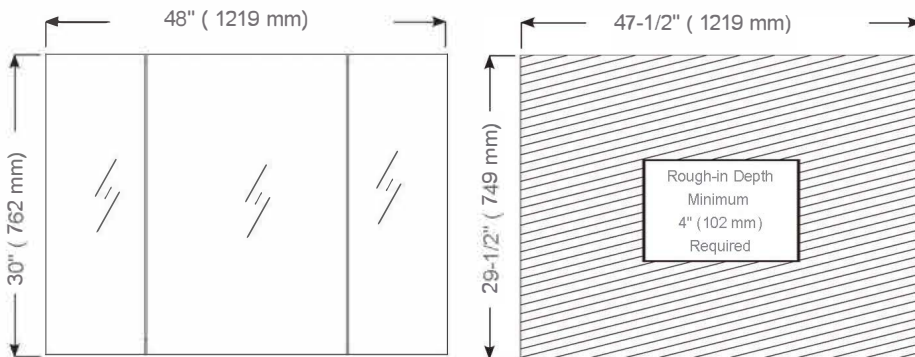

Construction

- Aluminum body and door frame , grey surface
- 3 mirror design – rear of cabinet and both sides of door
- 4 pieces DTC 155° self-closing hinges , 2 DTC 90° in the middle

Dimensions

Height: 30" (762 mm)
 Width: 48" (1219 mm)
 Depth: 5" (127 mm) When surface mounted
 1" (25 mm) When recessed

Options

- Other widths / heights available

Installation Options

- Recessed Mount - Rough Opening - 29-1/2"H x 47-1/2"W x 4"D (749 mm H x 1206 mm W x 102mm D)
- Surface Mount - Surface Mount Kit is included

Cabinet Dimensions

Rough-in Dimensions

Recessed Mount

Surface Mount